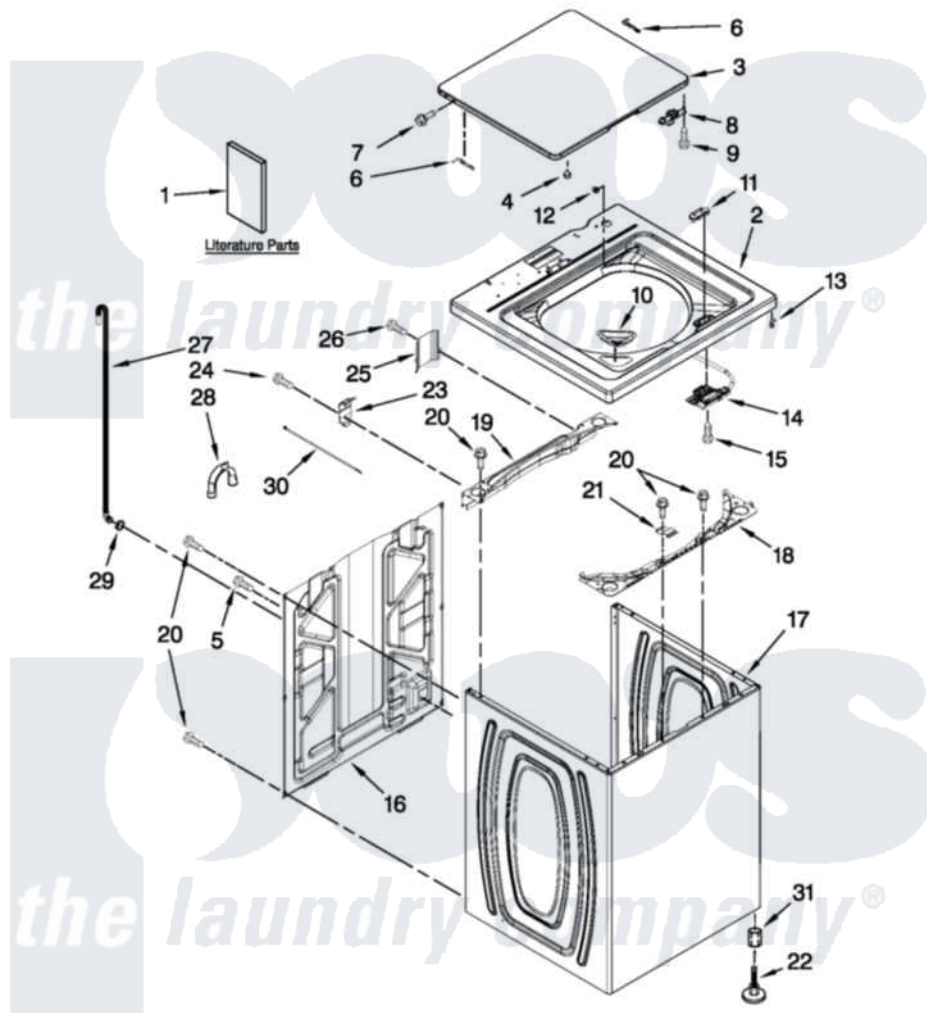

Amana 4GNTW4400YQ0 01 - TOP AND CABINET PARTS

TOP AND CABINET PARTS

AUTOMATIC WASHER

For Model: 4GNTW4400YQ0
(White)

FOR ORDERING INFORMATION REFER TO PARTS PRICE LIST

2-12 Litho in U.S.A. (JLP)(bay)

1

Part No. W10479811 Rev. A

Amana [Residential Amana 4GNTW4400YQ0 Washer Parts](#) Parts Diagram 01 - TOP AND CABINET PARTS

[Click on the part number to view part](#)

Item	Original Part Number	Replaced By	Status	Part Description
1	W10454261		Not Available	INSTALLATION INSTRUCTIONS
"	W10462976		Not Available	USE & CARE GUIDE
"	W10280489		Not Available	INSTALLATION (TECH SHEET)
2	W10251299			Top
3	W10251302	W10338625		Lid
4	9724509			Bumper, Lid
5	9740848			Screw, Mixing Valve Mounting
6	91770			Hinge, Lid
7	W10119872	W10119828		Screw, Lid Hinge Mounting
8	W10240513			Strike, Lid Lock
9	W10273971			Screw, 6-19 X 1/2
10	W10192089			Dispenser, Bleach
11	W10392041			Bezel, Lid Lock
12	21258			Bearing, Lid Hinge
13	90016			Clip, Pressure Switch Hose