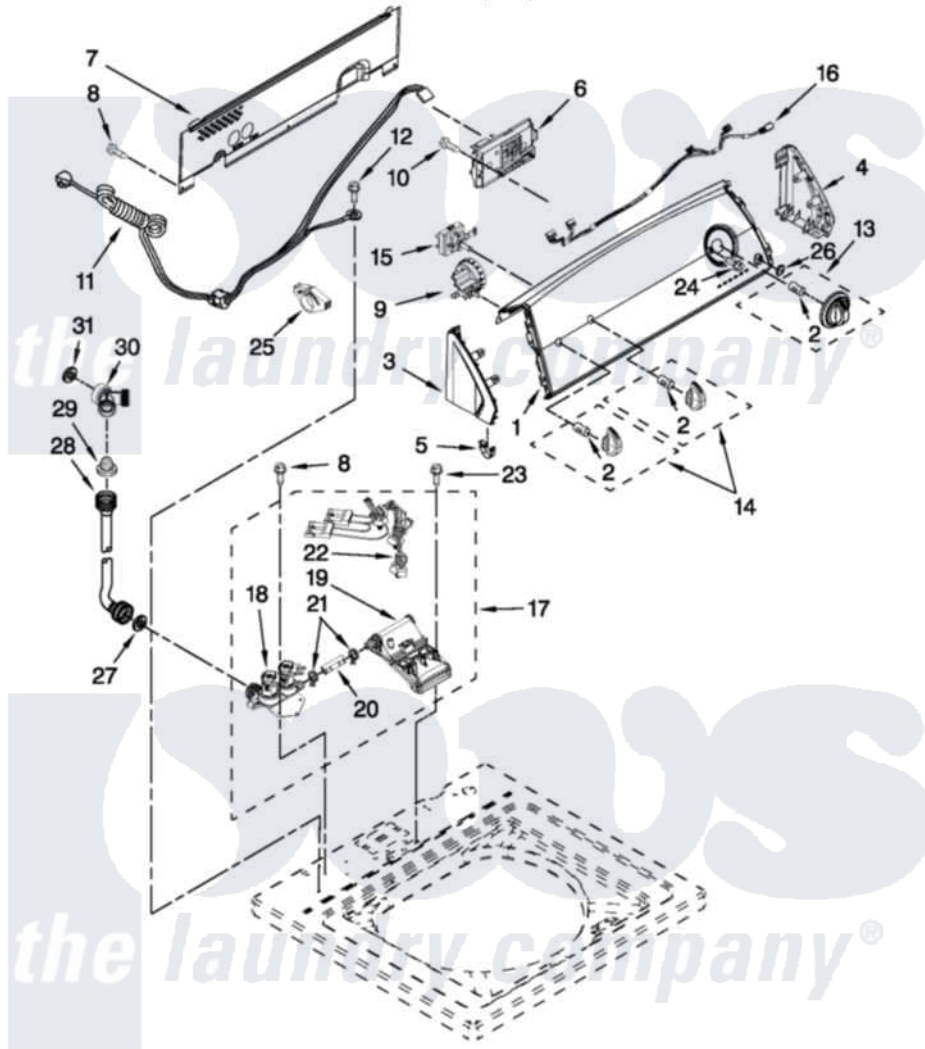

Amana 4GNTW4400YQ0 02 - CONTROLS AND WATER INLET PARTS

CONTROLS AND WATER INLET PARTS

For Model: 4GNTW4400YQ0
(White)

FOR ORDERING INFORMATION REFER TO PARTS PRICE LIST

W10479811

3

Amana [Residential Amana 4GNTW4400YQ0 Washer Parts](#) Parts Diagram 02 - CONTROLS AND WATER INLET PARTS
Click on the part number to view part

Item	Original Part Number	Replaced By	Status	Part Description
1	W10449048			Panel, Console
2	8536939			Clip, Knob
3	W10251358			Cap, End
4	W10251355			Cap, End
5	8312709			Clip-Console
6	W10455302			Control Unit Assembly, Machine And Motor
7	W10420985			Panel, Console Rear Cover
8	1157158	489069		Xxscrew, 10-12 X 1/2
9	W10268911			Hose, Pressure Switch
10	90767			Screw, 8A X 3/8 HeX Washer Head Tapping
11	W10422755			Cord, Power
12	3400076			Screw, Bracket Mounting
13	W10327522			Knob, Timer Assembly
14	W10327523			Knob, Controls
15	W10285512			Switch, Rotary Encoder

16	W10291178		Harness, Upper
17	W10337066		Inlet Assembly, Water
18	W10336726	Not Available	VALVE, WATER MIXING
19	W10441423		Vacuum Break
20	W10238347		Hose, Vacuum Break
21	W10117298	596669	Clamp, Manifold
22	W10344775		Harness, Valve
23	8281163		Screw, Dispenser Housing Mounting
24	3400818		Screw, Timer Mounting
25	W10348582		Cable Tie
26	W10251309		Pushbutton, Start
27	W10242307	16123	Washer Inlet-Hose Miscellaneous Parts Must be Ordered Separately.
28	W10194210	89503	Hose-Inlet
"	W10196191	89503	Hose-Inlet
29	353362	285452	Hose Screen
30	W10269488		Connector- Hose, Y
31	3357450		Washer, Water Inlet Hose