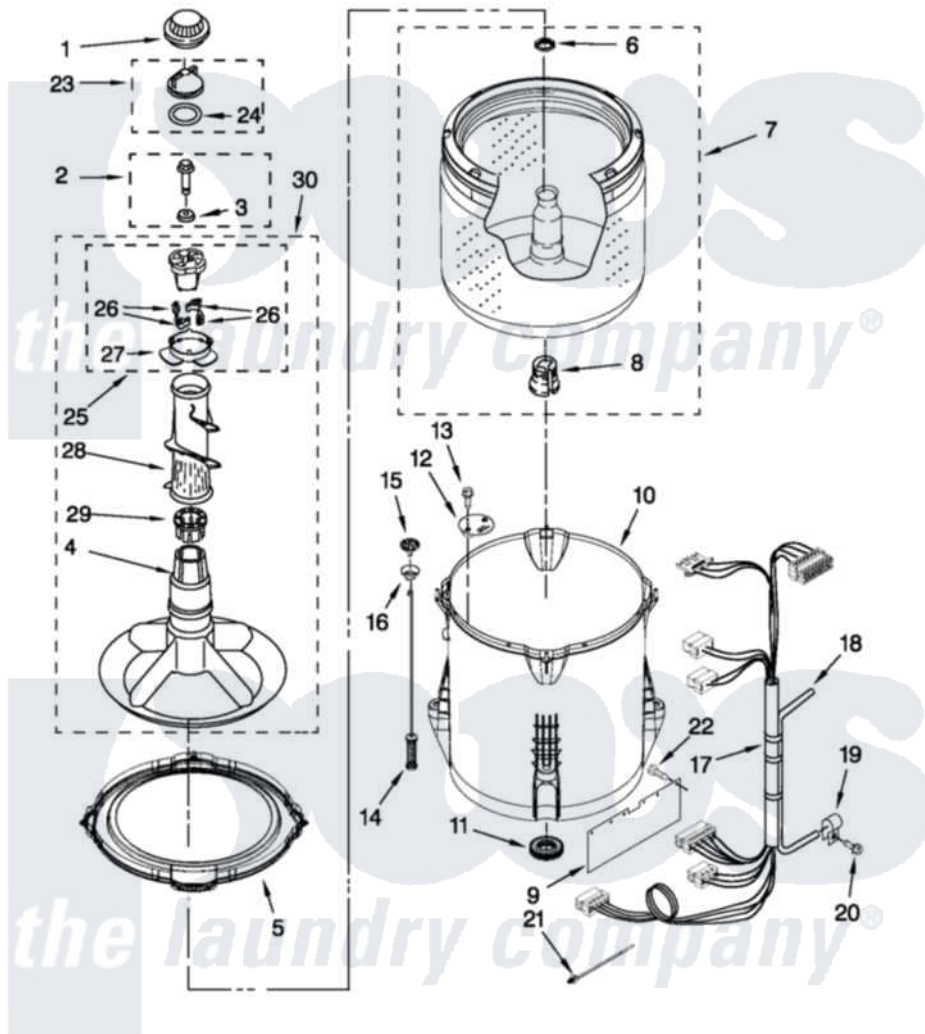

# Amana 4GNTW4400YQ0 03 - BASKET AND TUB PARTS

## BASKET AND TUB PARTS

For Model: 4GNTW4400YQ0  
(White)

FOR ORDERING INFORMATION REFER TO PARTS PRICE LIST

W10479811

5

Amana [Residential Amana 4GNTW4400YQ0 Washer Parts](#) Parts Diagram 03 - BASKET AND TUB PARTS  
Click on the part number to view part

Item	Original Part Number	Replaced By	Status	Part Description
1	<a href="#">3355758</a>			Cap, Agitator
2	<a href="#">W10003790</a>			Screw And Washer
3	<a href="#">3949550</a>			Washer
4	<a href="#">3951632</a>			Agitator
5	<a href="#">W10215108</a>			Ring, Tub
6	<a href="#">21366</a>			Nut, Spanner
7	W10358261	<a href="#">W10349185</a>		Basket
8	<a href="#">389140</a>			Tub Block, Basket Drive
9	<a href="#">W10339098</a>			Shield, Splash
10	W10238320	<a href="#">W10371566</a>		Tub-Outer
11	W10006371	<a href="#">W10324647</a>		Seal-Tub
12	<a href="#">W10215093</a>			Filter, Drain Pump
13	<a href="#">8533928</a>			Screw, 8-18 X 3/4
14	W10257088	<a href="#">W10349191</a>		Suspension
15	W10405423	<a href="#">W10440729</a>		Suspension
16	W10256551	<a href="#">W10440729</a>		Suspension

17	<a href="#">W10422641</a>		Harness, Lower
18	<a href="#">353244</a>		Hose, Pressure Switch
19	<a href="#">W10005430</a>		Clamp, Pressure Hose Retainer
20	8533943	<a href="#">W10109200</a>	Screw, Baffle Mounting
21	<a href="#">W10298887</a>		Cable Tie
22	<a href="#">W10429200</a>		Retainer, Push In
23	3354733	<a href="#">W10074580</a>	Cap, Barrier
24	<a href="#">W10072840</a>		Fabric Softener
25	3951650	<a href="#">285809</a>	Cam-Agitator
26	3366877	<a href="#">80040</a>	Dog-Agitator
27	<a href="#">3952374</a>		Bearing, Driven Cam
28	<a href="#">3363003</a>		Mover, Clothes
29	<a href="#">3951608</a>		Spacer, Thrust
30	<a href="#">3951744</a>		Agitator Assembly