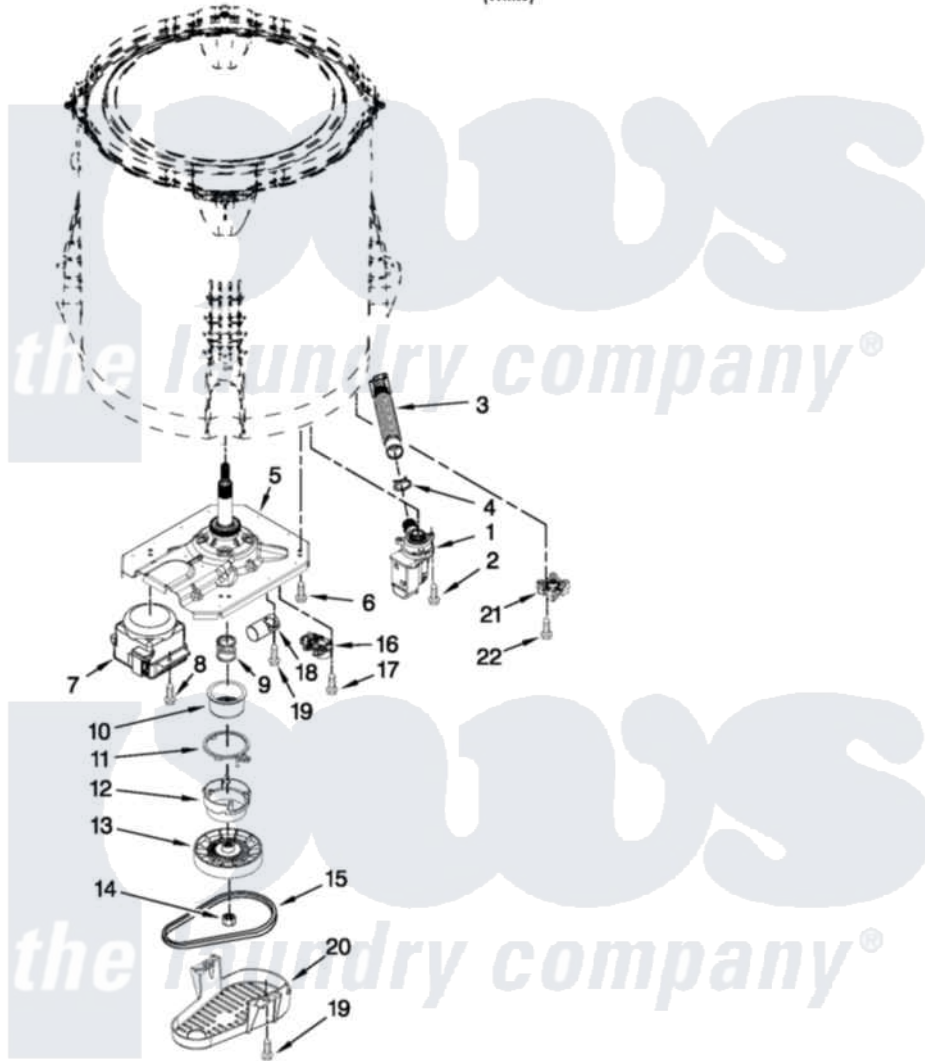

# Amana 4GNTW4400YQ0 04 - GEARCASE, MOTOR AND PUMP PARTS

## GEARCASE, MOTOR AND PUMP PARTS

For Model: 4GNTW4400YQ0  
(White)

FOR ORDERING INFORMATION REFER TO PARTS PRICE LIST

W10479811

7

### Amana Residential Amana 4GNTW4400YQ0 Washer Parts Diagram 04 - GEARCASE, MOTOR AND PUMP PARTS

[Click on the part number to view part](#)

Item	Original Part Number	Replaced By	Status	Part Description
1	<a href="#">W10297344</a>			Pump Assembly, Drain
2	<a href="#">W10004910</a>			Screw, 12-16 X 1-1/4
3	W10444123	<a href="#">W10215091</a>		Hose, Inner Drain Assembly
4	8317496	<a href="#">285655</a>		Clamp, Hose
5	W10006378	<a href="#">W10473144</a>		Gearcase Assembly
6	<a href="#">W10249633</a>			Screw, 7.2-1.6 X 30
7	<a href="#">W10249626</a>			Motor, Drive
8	W10094780	<a href="#">W10182109</a>		Screw-Kit
9	W10006382	<a href="#">W10315818</a>		Cam
10	W10006352	<a href="#">W10315818</a>		Cam
11	W10006353	<a href="#">W10315818</a>		Cam
12	W10006354	<a href="#">W10315818</a>		Cam
13	<a href="#">W10006356</a>			Pulley
14	<a href="#">W10163336</a>			Nut, Pulley
15	<a href="#">W10006384</a>			Belt, Drive
16	<a href="#">W10249623</a>			Actuator, Shift

17	<a href="#">9741052</a>	Screw, 6-32 X 1.00
18	<a href="#">W10349182</a>	Capacitor, Motor Run
19	<a href="#">357640</a>	Screw And Washer
20	<a href="#">W10006383</a>	Shield, Pulley Cover
21	<a href="#">W10238318</a>	Counterweight
22	<a href="#">W10238319</a>	Screw, 8-18 X 1.00