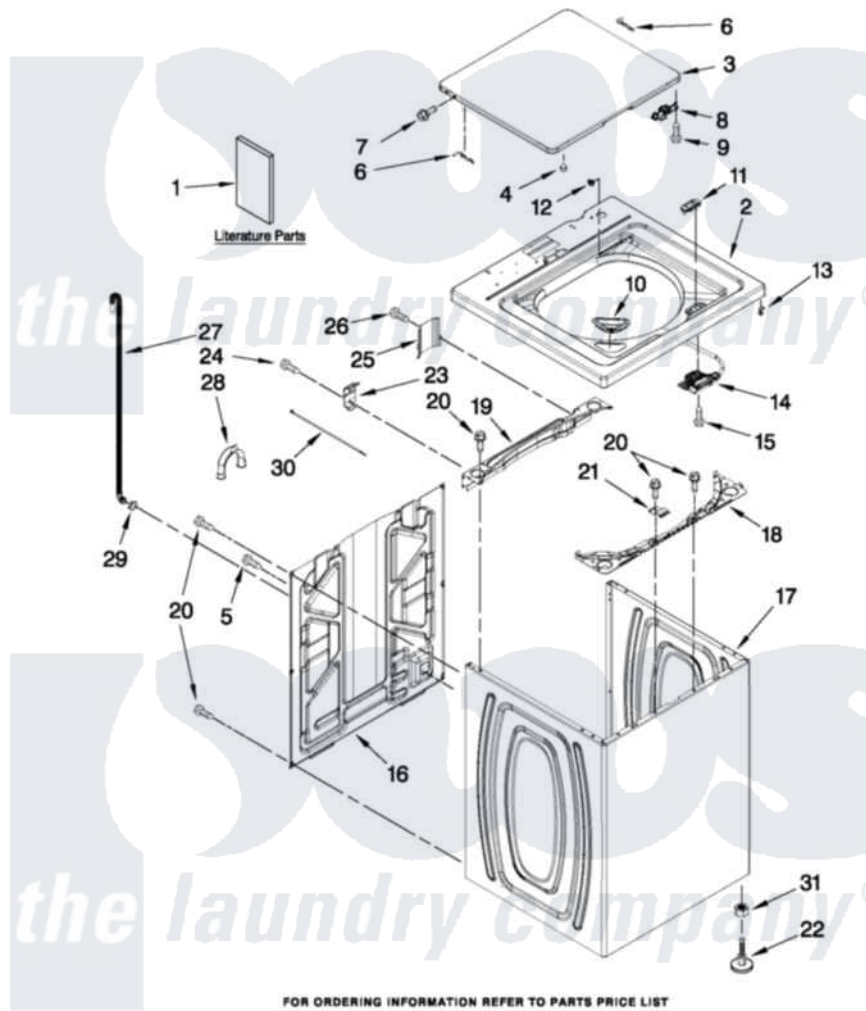

Amana 4GNTW4600YQ0 01 - TOP AND CABINET PARTS

TOP AND CABINET PARTS

AUTOMATIC WASHER

For Model: 4GNTW4600YQ0
(White)

FOR ORDERING INFORMATION REFER TO PARTS PRICE LIST

5-12 Litho in U.S.A. (JLP) (ire)

1

Part No. W10479831 Rev. A

Amana [Residential Amana 4GNTW4600YQ0 Washer Parts](#) Parts Diagram 01 - TOP AND CABINET PARTS
Click on the part number to view part

Item	Original Part Number	Replaced By	Status	Part Description
1	W10454261		Not Available	INSTALLATION INSTRUCTIONS
"	W10462976		Not Available	USE & CARE GUIDE
"	W10280489		Not Available	INSTALLATION (TECH SHEET)
2	W10251299			Top
3	W10251302	W10338625		Lid
4	9724509			Bumper, Lid
5	9740848			Screw, Mixing Valve Mounting
6	91770			Hinge, Lid
"	54583			Hinge, Lid
7	W10119872	W10119828		Screw, Lid Hinge Mounting
8	W10240513			Strike, Lid Lock
9	W10273971			Screw, 6-19 X 1/2
10	W10192089			Dispenser, Bleach
11	W10392041			Bezel, Lid Lock
12	21258			Bearing, Lid Hinge