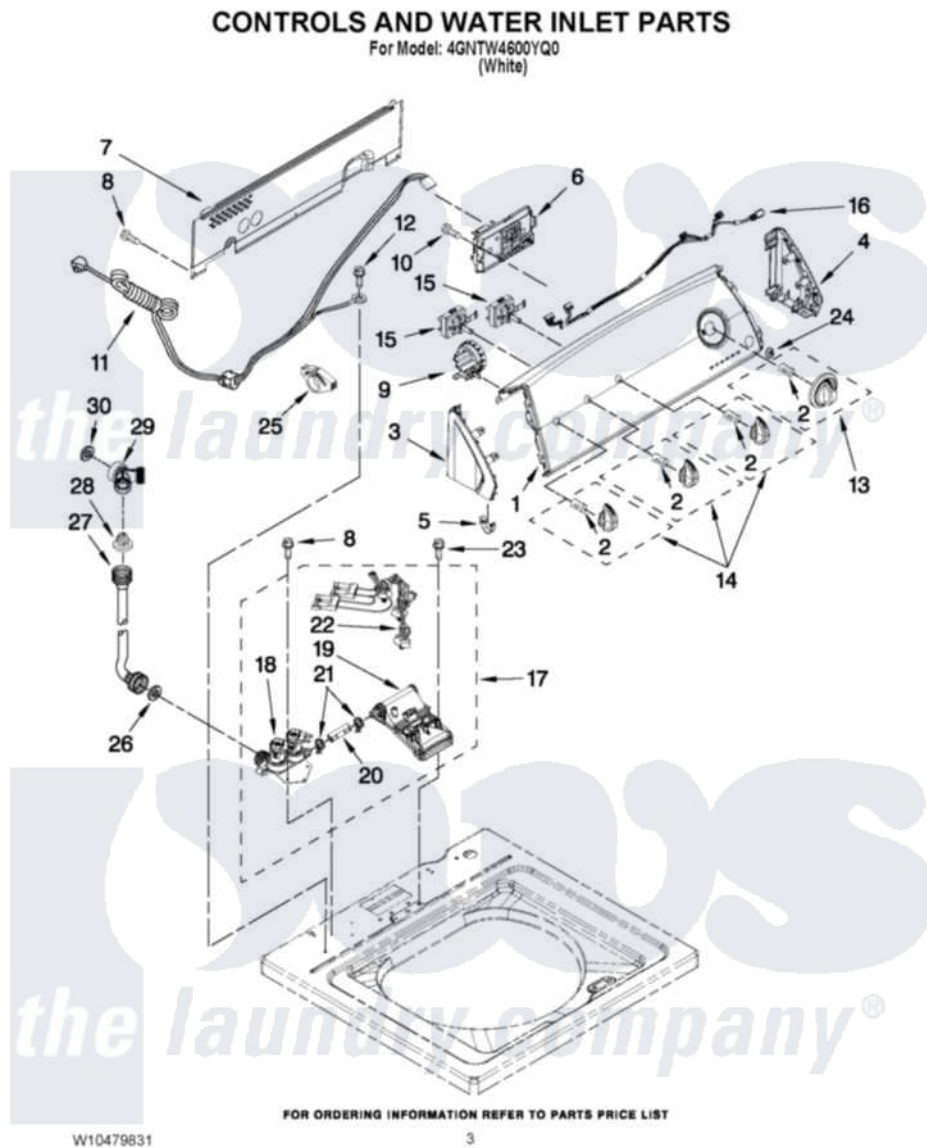

# Amana 4GNTW4600YQ0 02 - CONTROLS AND WATER INLET PARTS

Amana [Residential Amana 4GNTW4600YQ0 Washer Parts](#) Parts Diagram 02 - CONTROLS AND WATER INLET PARTS  
Click on the part number to view part

Item	Original Part Number	Replaced By	Status	Part Description
1	<a href="#">W10449049</a>			Panel, Console
2	<a href="#">8536939</a>			Clip, Knob
3	<a href="#">W10251358</a>			Cap, End
4	<a href="#">W10251355</a>			Cap, End
5	<a href="#">8312709</a>			Clip-Console
6	<a href="#">W10455313</a>			Control Unit Assembly, Machine And Motor
7	<a href="#">W10420985</a>			Panel, Console Rear Cover
8	1157158	<a href="#">489069</a>		Xxscrew, 10-12 X 1/2
9	<a href="#">W10268912</a>			Switch, Water Level
10	<a href="#">90767</a>			Screw, 8A X 3/8 HeX Washer Head Tapping
11	<a href="#">W10422755</a>			Cord, Power
12	<a href="#">3400076</a>			Screw, Bracket Mounting
13	<a href="#">W10327522</a>			Knob, Timer Assembly
14	<a href="#">W10327523</a>			Knob, Controls
15	<a href="#">W10285512</a>			Switch, Rotary Encoder

16	<a href="#">W10291174</a>		Harness, Upper
17	<a href="#">W10337066</a>		Inlet Assembly, Water
18	W10336726	Not Available	VALVE, WATER MIXING
19	<a href="#">W10441423</a>		Vacuum Break
20	<a href="#">W10238347</a>		Hose, Vacuum Break
21	W10117298	<a href="#">596669</a>	Clamp, Manifold
22	<a href="#">W10344775</a>		Harness, Valve
23	<a href="#">8281163</a>		Screw, Dispenser Housing Mounting
24	<a href="#">W10251309</a>		Pushbutton, Start
25	<a href="#">W10348582</a>		Cable Tie
26	W10242307	<a href="#">16123</a>	Washer Inlet-Hose Miscellaneous Parts Must be Ordered Separately.
27	W10194210	<a href="#">89503</a>	Hose-Inlet
"	W10196191	<a href="#">89503</a>	Hose-Inlet
28	353362	<a href="#">285452</a>	Hose Screen
29	<a href="#">W10269488</a>		Connector- Hose, Y
30	<a href="#">3357450</a>		Washer, Water Inlet Hose