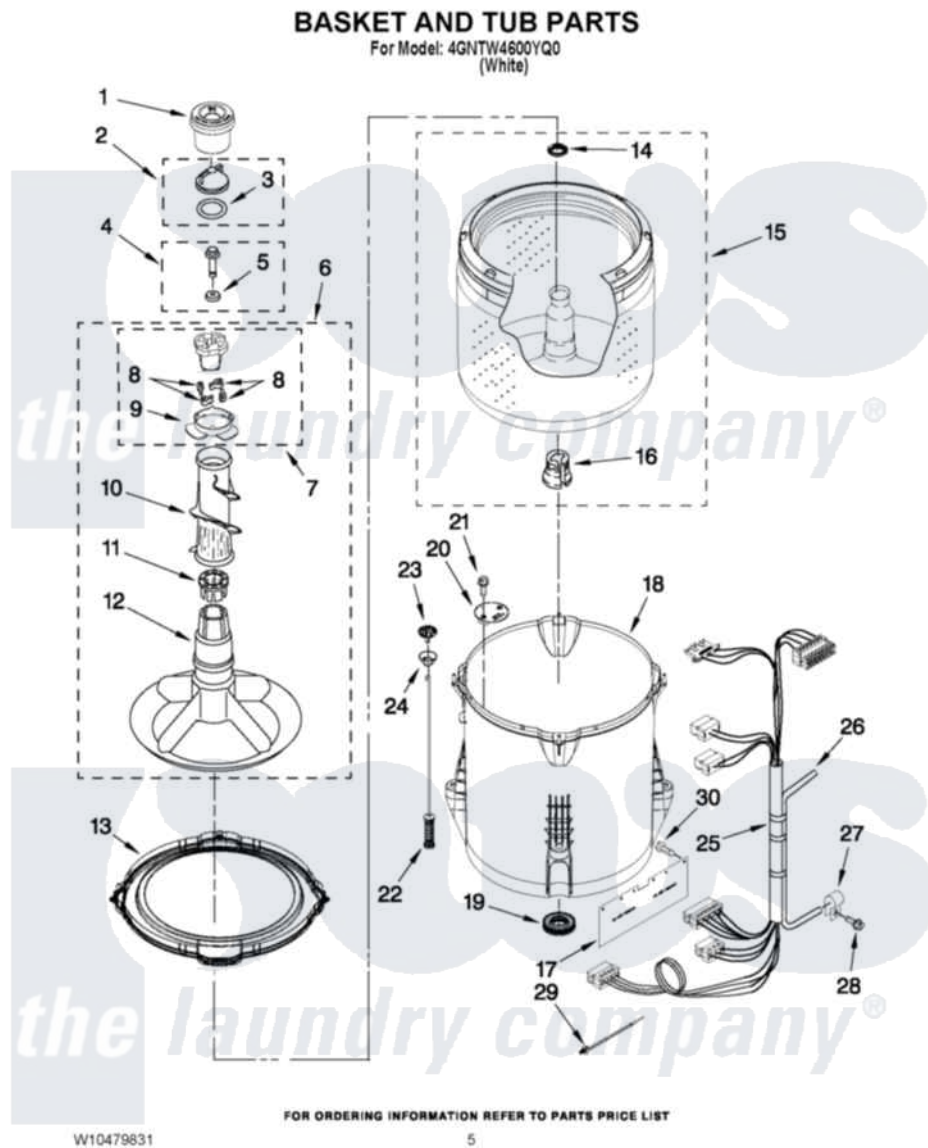

# Amana 4GNTW4600YQ0 03 - BASKET AND TUB PARTS

Amana [Residential Amana 4GNTW4600YQ0 Washer Parts](#) Parts Diagram 03 - BASKET AND TUB PARTS  
Click on the part number to view part

Item	Original Part Number	Replaced By	Status	Part Description
1	8575076	<a href="#">8575076A</a>		Dispenser
2	3354733	<a href="#">W10074580</a>		Cap, Barrier
3	<a href="#">W10072840</a>			Fabric Softener
4	<a href="#">W10003790</a>			Screw And Washer
5	<a href="#">3949550</a>			Washer
6	<a href="#">3951744</a>			Agitator Assembly
7	3951682	<a href="#">285809</a>		Cam-Agitator
8	3366877	<a href="#">80040</a>		Dog-Agitator
9	<a href="#">3952374</a>			Bearing, Driven Cam
10	<a href="#">3363003</a>			Mover, Clothes
11	<a href="#">3951608</a>			Spacer, Thrust
12	<a href="#">3951632</a>			Agitator
13	<a href="#">W10215108</a>			Ring, Tub
14	<a href="#">21366</a>			Nut, Spanner
15	W10358261	<a href="#">W10349185</a>		Basket
16	<a href="#">389140</a>			Tub Block, Basket Drive

17	<a href="#">W10339098</a>		Shield, Splash
18	W10238320	<a href="#">W10371566</a>	Tub-Outer
19	W10006371	<a href="#">W10324647</a>	Seal-Tub
20	<a href="#">W10215093</a>		Filter, Drain Pump
21	<a href="#">8533928</a>		Screw, 8-18 X 3/4
22	W10257088	<a href="#">W10349191</a>	Suspension
23	W10405423	<a href="#">W10440729</a>	Suspension
24	W10256551	<a href="#">W10440729</a>	Suspension
25	<a href="#">W10422641</a>		Harness, Lower
26	W10297436	<a href="#">353244</a>	Hose, Pressure Switch
27	<a href="#">W10005430</a>		Clamp, Pressure Hose Retainer
28	8533943	<a href="#">W10109200</a>	Screw, Baffle Mounting
29	<a href="#">W10298887</a>		Cable Tie
30	<a href="#">W10429200</a>		Retainer, Push In