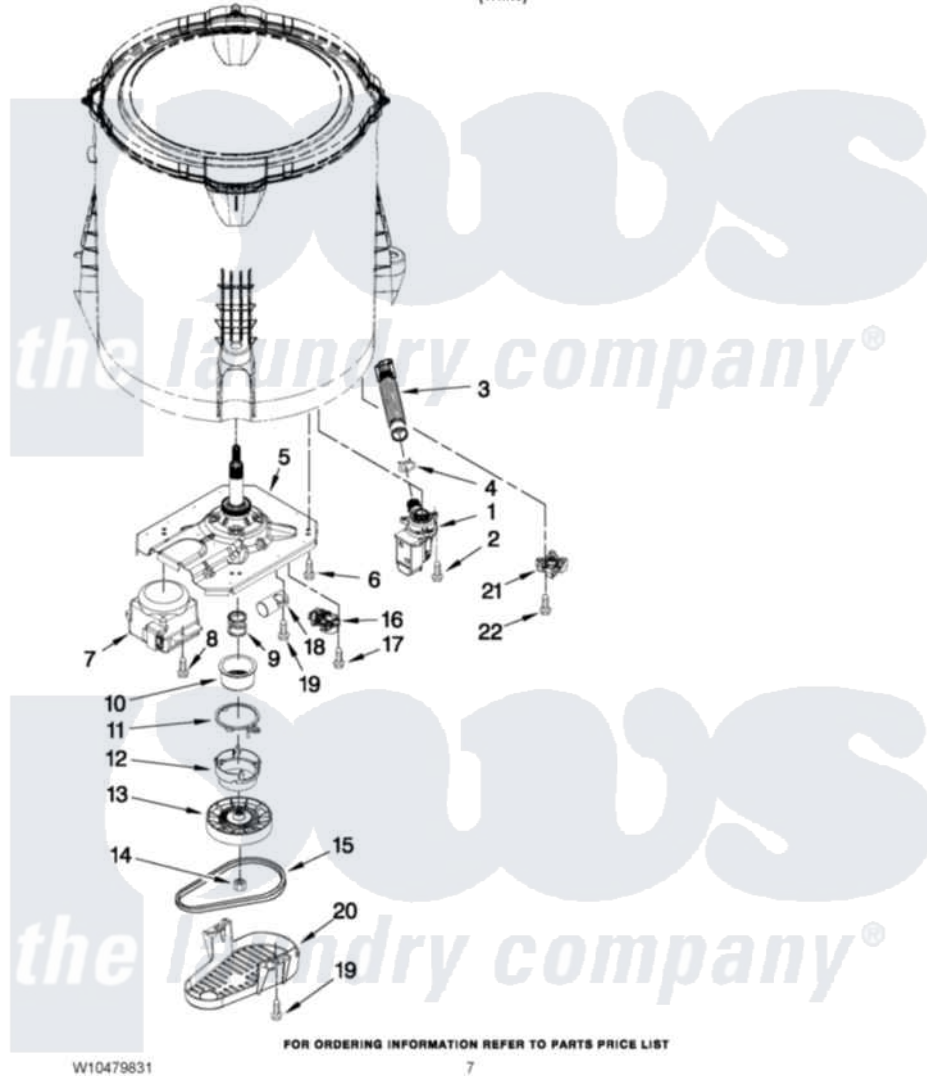

Amana 4GNTW4600YQ0 04 - GEARCASE, MOTOR AND PUMP PARTS

GEARCASE, MOTOR AND PUMP PARTS

For Model: 4GNTW4600YQ0
(White)

W10479831

FOR ORDERING INFORMATION REFER TO PARTS PRICE LIST

7

Amana Residential Amana 4GNTW4600YQ0 Washer Parts Diagram 04 - GEARCASE, MOTOR AND PUMP PARTS

Click on the part number to view part

Item	Original Part Number	Replaced By	Status	Part Description
1	W10297344			Pump Assembly, Drain
2	W10004910			Screw, 12-16 X 1-1/4
3	W10444123	W10215091		Hose, Inner Drain Assembly
4	8317496	285655		Clamp, Hose
5	W10006378	W10473144		Gearcase Assembly
6	W10249633			Screw, 7.2-1.6 X 30
7	W10249626			Motor, Drive
8	W10094780	W10182109		Screw-Kit
9	W10006382	W10315818		Cam
10	W10006352	W10315818		Cam
11	W10006353	W10315818		Cam
12	W10006354	W10315818		Cam
13	W10006356			Pulley
14	W10163336			Nut, Pulley
15	W10006384			Belt, Drive
16	W10249623			Actuator, Shift

17	9741052	Screw, 6-32 X 1.00
18	W10349182	Capacitor, Motor Run
19	357640	Screw And Washer
20	W10006383	Shield, Pulley Cover
21	W10238318	Counterweight
22	W10238319	Screw, 8-18 X 1.00