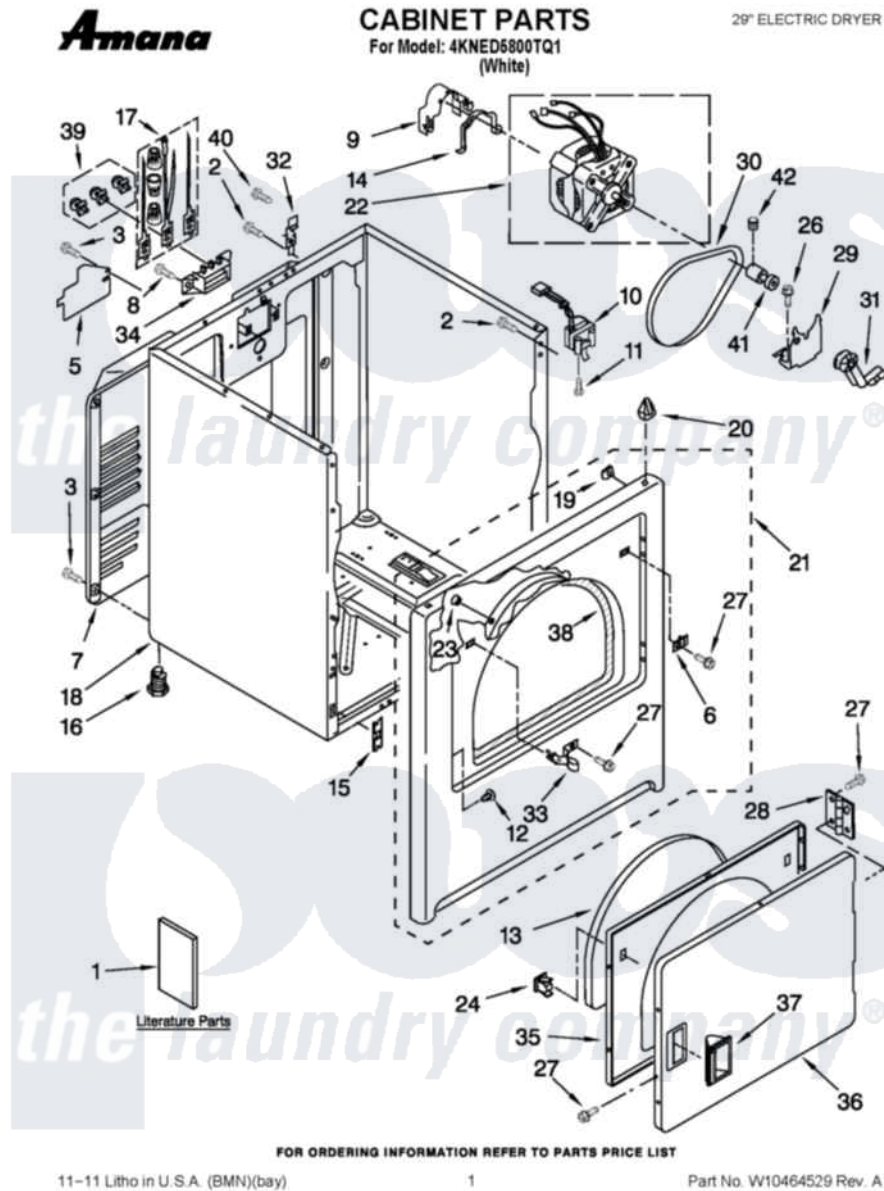

# Amana 4KNED5800TQ1 01 - CABINET PARTS

Amana [Residential Amana 4KNED5800TQ1 Dryer Parts](#) Parts Diagram 01 - CABINET PARTS  
 Click on the part number to view part

Item	Original Part Number	Replaced By	Status	Part Description
1	W10097091		Not Available	USE & CARE GUIDE
"	W10396179		Not Available	WIRING DIAGRAM
2	343641	<a href="#">681414</a>		Screw, 10AB X 1/2
3	<a href="#">693995</a>			Screw, Hex Head
5	<a href="#">3396795</a>			Cover, Terminal Block
6	<a href="#">3403630</a>			Plug, Strike Hole
7	3396805	<a href="#">280043</a>		Panel-Rear
8	3393008	<a href="#">308685</a>		Side Trim )
9	<a href="#">3404162</a>			Clamp, Motor
10	3406109	<a href="#">3406107</a>		Door Switch Assembly
11	697773	<a href="#">3395530</a>		Screw
12	<a href="#">3404413</a>			Plug, Hinge Hole
13	<a href="#">3405246</a>			Seal, Door Push-To-Start
14	<a href="#">W10121316</a>			Plug, Multivent
15	<a href="#">3394083</a>			Clip, Front Panel
16	3392100	<a href="#">49621</a>		Feet-Leveling