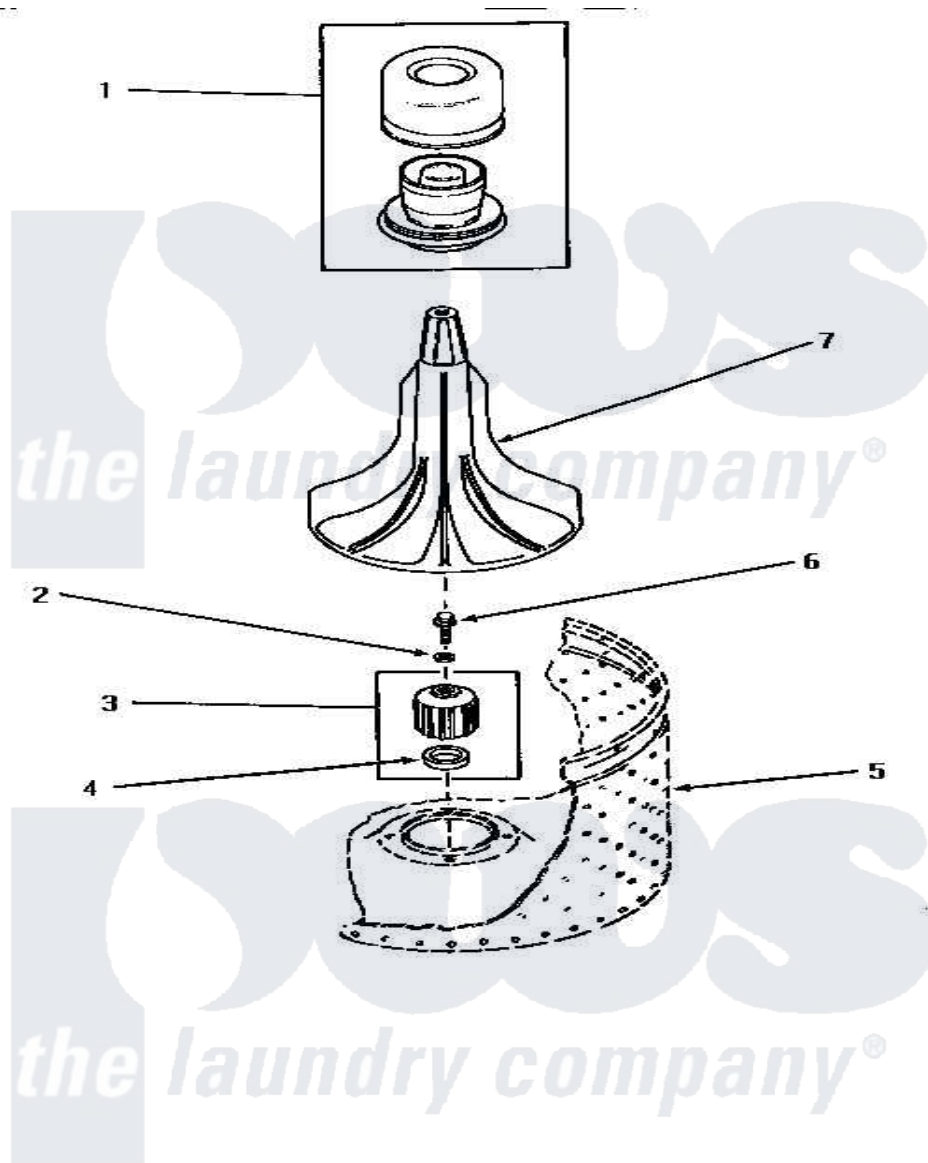

Amana AA3110 03 - AGITATOR, DRIVE BELL & SEAL KIT

AGITATOR, DRIVE BELL AND SEAL KIT

Amana [Residential Amana AA3110 Washer Parts](#) Parts Diagram 03 - AGITATOR, DRIVE BELL & SEAL KIT
 Click on the part number to view part

Item	Original Part Number	Replaced By	Status	Part Description
1	30857	33510		Assembly, Dispenser-Fabric
2	30853		Not Available	SEAL
3	30071P	R9900189		Kit, Drive Bell And Seal
4	Y00000000		Not Available	SEE NOTE SEAL SEAT
5	Y00000000		Not Available	SEE NOTE WASHTUB
6	30852			Screw, No.8-1/4 X 20 X 3/
7	30855	40000501W		Agitator, Flex Vane
NI	442P3	R9900189		Kit, Drive Bell And Seal