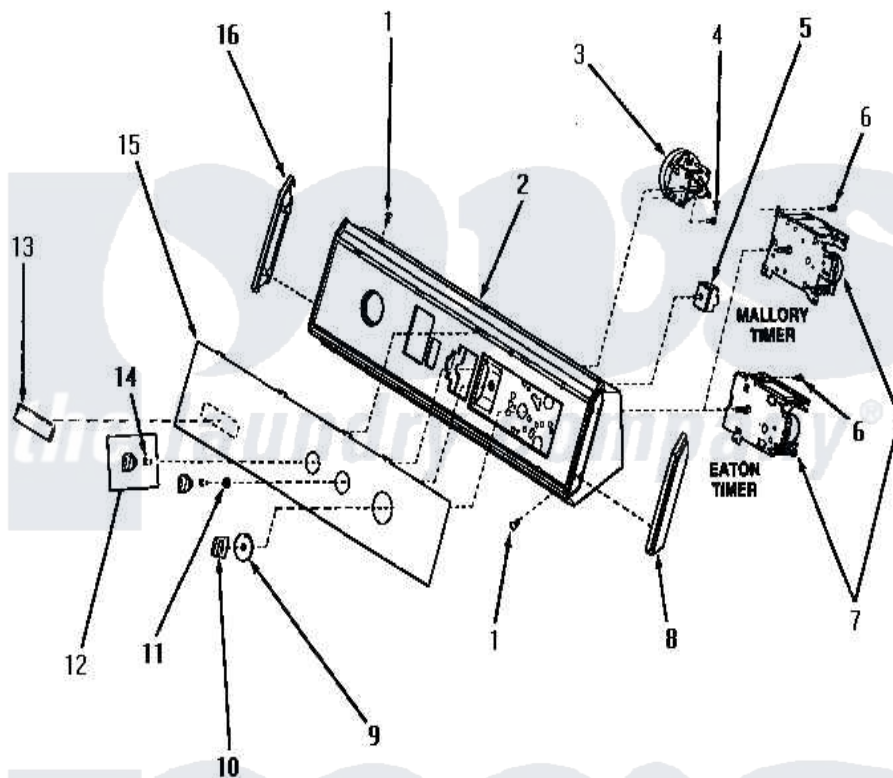

Amana AA3110 07 - GRAPHIC PANEL, CONTROL HOOD & CONTROLS

GRAPHIC PANEL, CONTROL HOOD AND CONTROLS

Amana [Residential Amana AA3110 Washer Parts](#) Parts Diagram 07 - GRAPHIC PANEL, CONTROL HOOD & CONTROLS

[Click on the part number to view part](#)

Item	Original Part Number	Replaced By	Status	Part Description
"	NOTE:		Not Available	SIPHON BREAK KIT MUST BE INSTALLED IN DRAIN HOSE IF THE DRAIN RECEPTACLE IS LOWER THAN THE CABINET TOP OF THE WASHER.
1	31752		Not Available	SCREW, No.8ABX3/4 POZIDRI
2	31735		Not Available	ASSY, CONTROL HOOD
3	31266			Switch, Pressure-Rotary
4	31260			Screw, No.8 X 3/8 Ind H
5	21300		Not Available	SWITCH,TEMPERATURE
6	23962	W10116760		Screw
7	31238			Timer, 2 Cycle
8	32342			Insert, Control Hood-R.
9	31279			Assembly, Timer Skirt And Ring
10	31281			Assembly, Knob-Timer-Black

11	57584	Not Available	NUT
12	31286	Not Available	ASSY,KNOB-ROTARY-BLK/O
14	10519	Not Available	RETAINER
15	32341	Not Available	PANEL,GRAPHIC
16	32343	Not Available	INSERT,CONTROL HOOD-L.