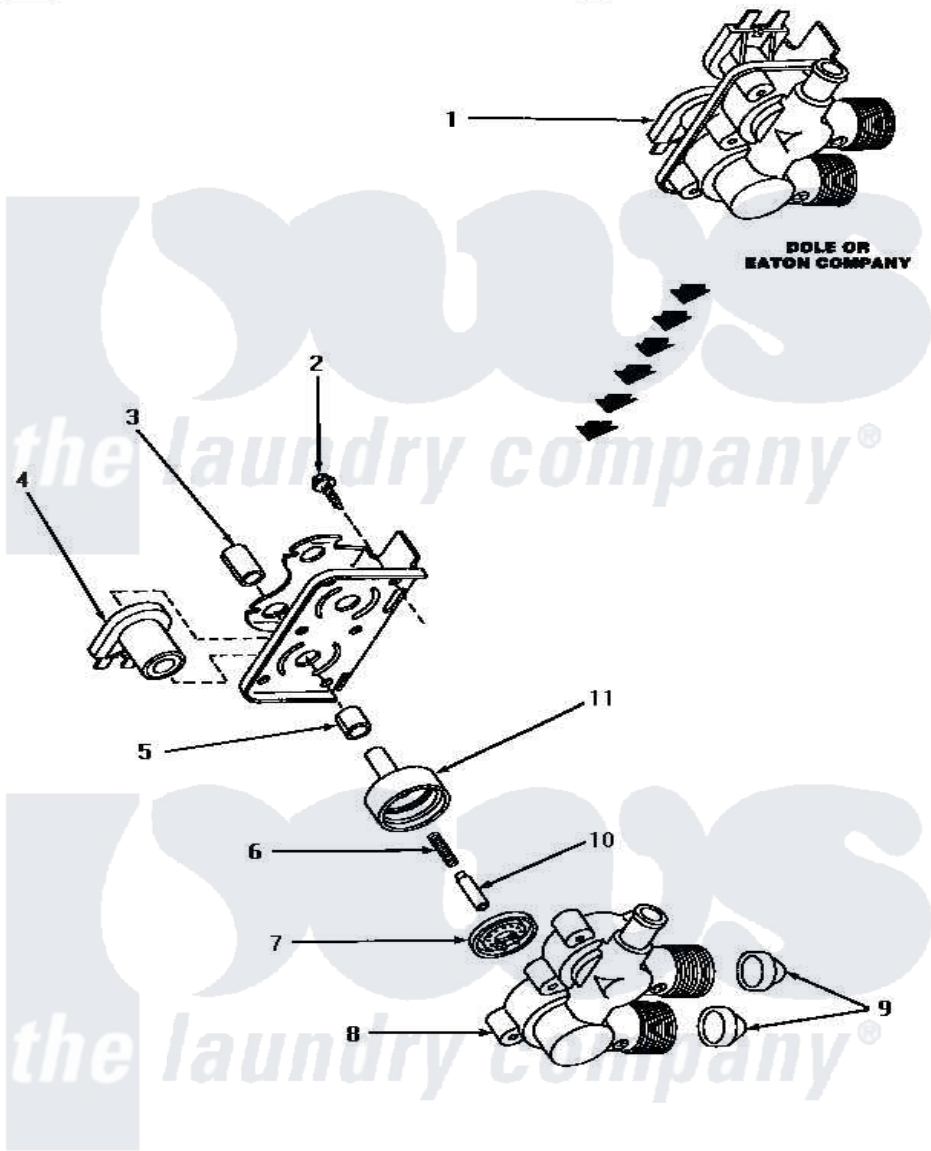

# Amana AA3110 11 - MIXING VALVE ASSY

## MIXING VALVE ASSEMBLY (Dole or Eaton Company)

Amana [Residential Amana AA3110 Washer Parts](#) Parts Diagram 11 - MIXING VALVE ASSY  
[Click on the part number to view part](#)

Item	Original Part Number	Replaced By	Status	Part Description
1	27156	<a href="#">33930</a>		Valve, Mixing
2	25817C		Not Available	SCREW
3	24128		Not Available	SLEEVE, LONG
4	24126	<a href="#">33930</a>		Valve, Mixing
5	24129		Not Available	SLEEVE, SHORT
6	24131		Not Available	SPRING
7	24134		Not Available	DIAPHRAGM
8	Y24159	<a href="#">33930</a>		Valve, Mixing
9	24122	<a href="#">22002960</a>		Strainer, Washer Inlet
10	24132		Not Available	ARMATURE
11	<a href="#">24130</a>			Guide, Armature