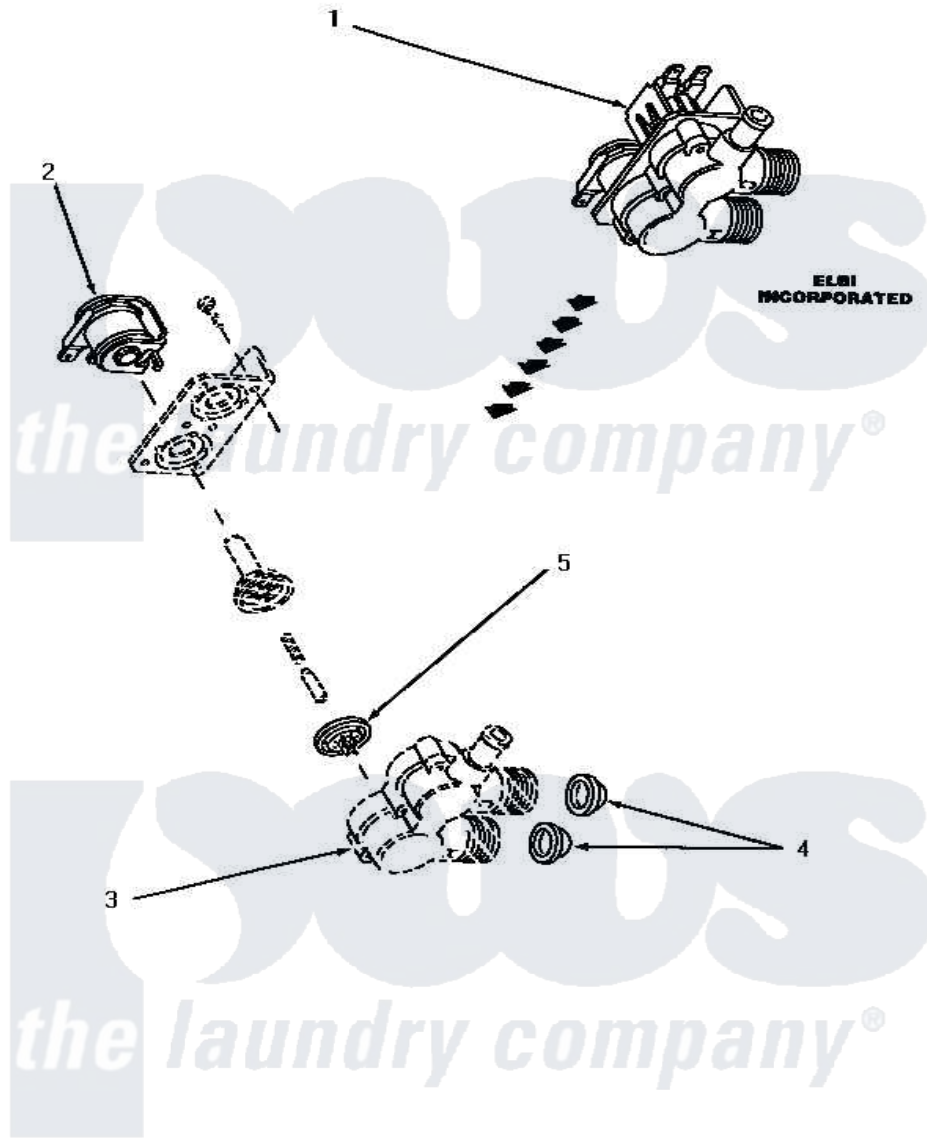

# Amana AA3110 12 - MIXING VALVE ASSY

## MIXING VALVE ASSEMBLY (Elbi Incorporated)

Amana [Residential Amana AA3110 Washer Parts](#) Parts Diagram 12 - MIXING VALVE ASSY  
 Click on the part number to view part

Item	Original Part Number	Replaced By	Status	Part Description
1	27156	<a href="#">33930</a>		Valve, Mixing
2	33084		Not Available	SOLENOID,MIXING VALVE
3	Y00000000		Not Available	SEE NOTE VALVE BODY -- (RED)
4	24122	<a href="#">22002960</a>		Strainer, Washer Inlet
5	33079		Not Available	DIAPHRAM,MIXING VALVE-