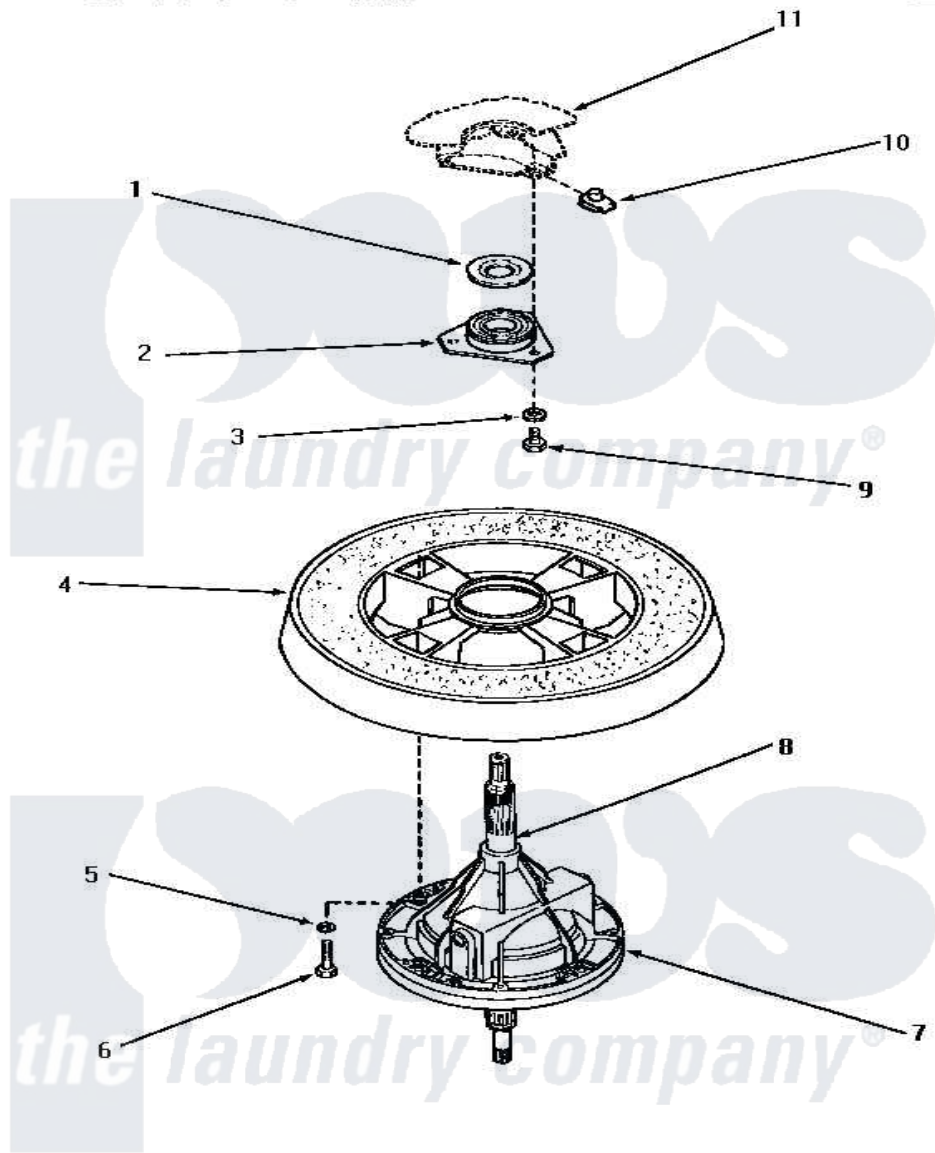

Amana AA3110 19 - TRANSMISSION ASSY & BALANCE RING

TRANSMISSION ASSEMBLY AND BALANCE RING

Amana [Residential Amana AA3110 Washer Parts](#) Parts Diagram 19 - TRANSMISSION ASSY & BALANCE RING
 Click on the part number to view part

Item	Original Part Number	Replaced By	Status	Part Description
1	27187			Flinger
2	27182	40004201P		Main Bearing Assembly
3	04366			Lockwasher, 5/16intshkp
4	Y29117		Not Available	ASSY, BALANCE RING-COMPL
5	02431			Lockwasher, 1/4 Ext Shk
6	27200		Not Available	CAP SCREW
7	33227	33227P		Assembly- Tran
8	27604P			Never-Seeze 1 Oz Tube
9	01355		Not Available	SCREW
10	27222			Nut, Retainer 5/16-18
11	Y00000000		Not Available	SEE NOTE OUTER TUB