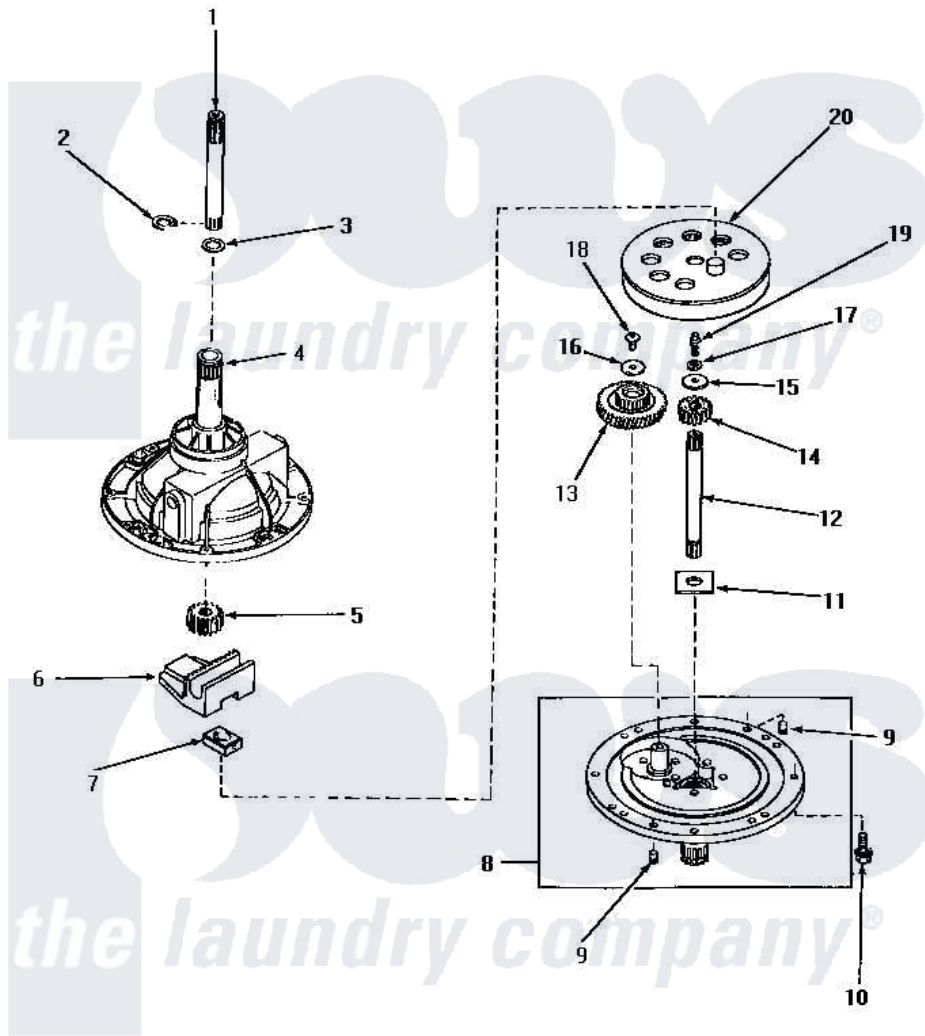

# Amana AA3111 01 - 30978 TRANSMISSION ASSY COMPONENTS

## COMPONENTS FOR 30978 TRANSMISSION ASSEMBLY

Amana [Residential Amana AA3111 Washer Parts](#) Parts Diagram 01 - 30978 TRANSMISSION ASSY COMPONENTS

[Click on the part number to view part](#)

Item	Original Part Number	Replaced By	Status	Part Description
1	29134	<a href="#">Y36570</a>		Shaft, Output
2	<a href="#">27197</a>			Ring, Retaining
3	20212	<a href="#">35092</a>		Washer, 3628id X 1.00 X .056
4	30037		Not Available	ASSY, TRANSMISSION CASExREPLACE
5	<a href="#">27003</a>			Pinion, Agitator
6	<a href="#">Y31526</a>			Rack
7	<a href="#">26493</a>			Slide
8	30945		Not Available	ASSY, TRANSMISSION COVExREPLACE
9	<a href="#">27172</a>			Pin, Dowel
10	31709		Not Available	SCREW, 1/4-20X1 HX SER/
11	<a href="#">27016</a>			Washer
12	27081	<a href="#">27081P</a>		Shaft Input Package
13	<a href="#">29161</a>			Gear, Reduction
14	<a href="#">Y29160</a>			Pinion, Drive
15	26509	<a href="#">40041501</a>		Washer

16	29260	Not Available	WASHER
17	<a href="#">21456</a>		Lockwasher, 1/4 Intshkp
18	<a href="#">29273</a>		Screw, 1/4-20 X 3/8
19	27030	Not Available	SCREW, 1/4-20 SPECIAL
20	<a href="#">26577</a>		Assembly, Gear And Stud
NI	28434P	Not Available	LOCTITE
"	<a href="#">27243P</a>		Oil, CW Transmission F-