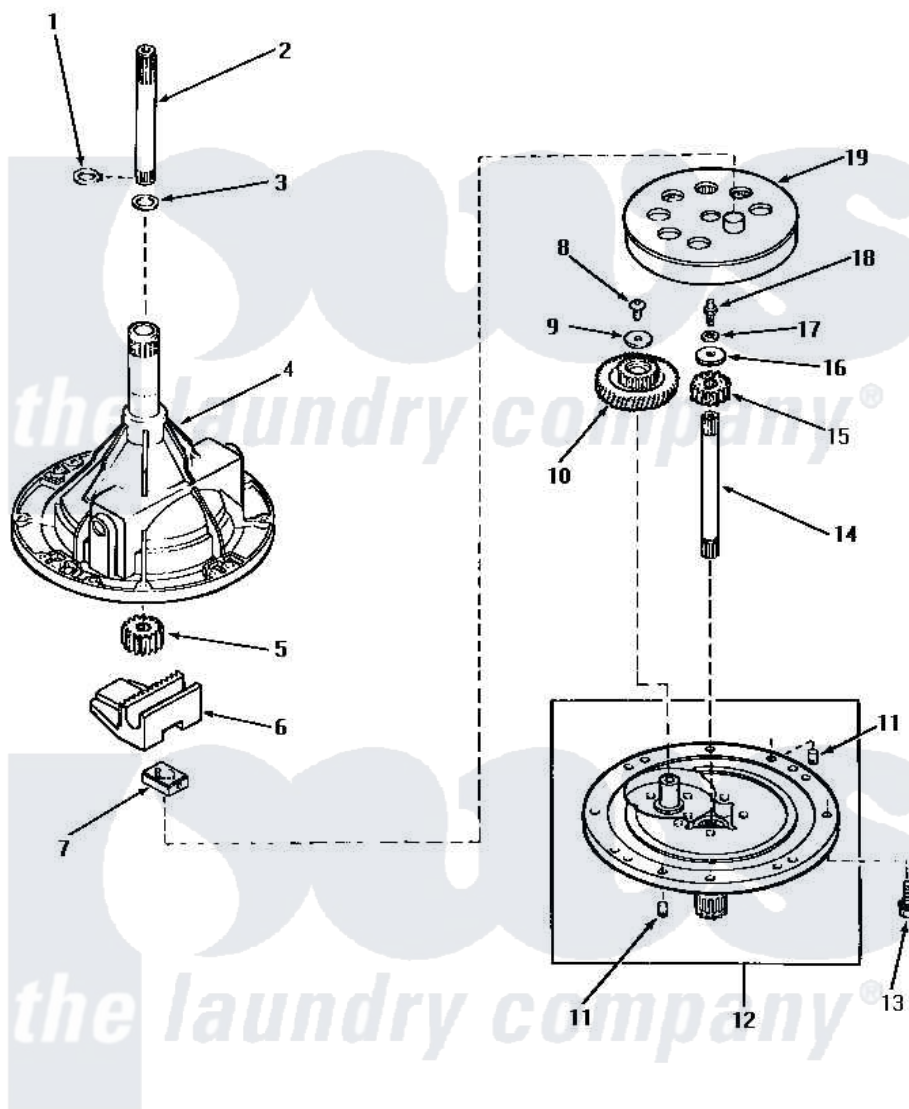

Amana AA3111 02 - 33227 TRANSMISSION ASSY COMPONENTS

COMPONENTS FOR 33227 TRANSMISSION ASSEMBLY

Amana [Residential Amana AA3111 Washer Parts](#) Parts Diagram 02 - 33227 TRANSMISSION ASSY COMPONENTS

[Click on the part number to view part](#)

Item	Original Part Number	Replaced By	Status	Part Description
1	27197			Ring, Retaining
2	29134	Y36570		Shaft, Output
3	20212	35092		Washer, 3628id X 1.00 X .056
4	33223		Not Available	ASSY, TRANSMISSION CASE
5	27003			Pinion, Agitator
6	Y31526			Rack
7	26493			Slide
8	29273			Screw, 1/4-20 X 3/8
9	29260		Not Available	WASHER
10	29161			Gear, Reduction
11	27172			Pin, Dowel
12	33214		Not Available	TRANSMISSION COVER ASSEMBLY
13	32814		Not Available	SCREW, 1/4-20X7/8 SERRA
14	27081	27081P		Shaft Input Package
15	Y29160			Pinion, Drive
16	26509	40041501		Washer

17	21456		Lockwasher, 1/4 Intshkp
18	27030	Not Available	SCREW, 1/4-20 SPECIAL
19	26577		Assembly, Gear And Stud
NI	27243P		Oil, CW Transmission F-
"	28434P	Not Available	LOCTITE