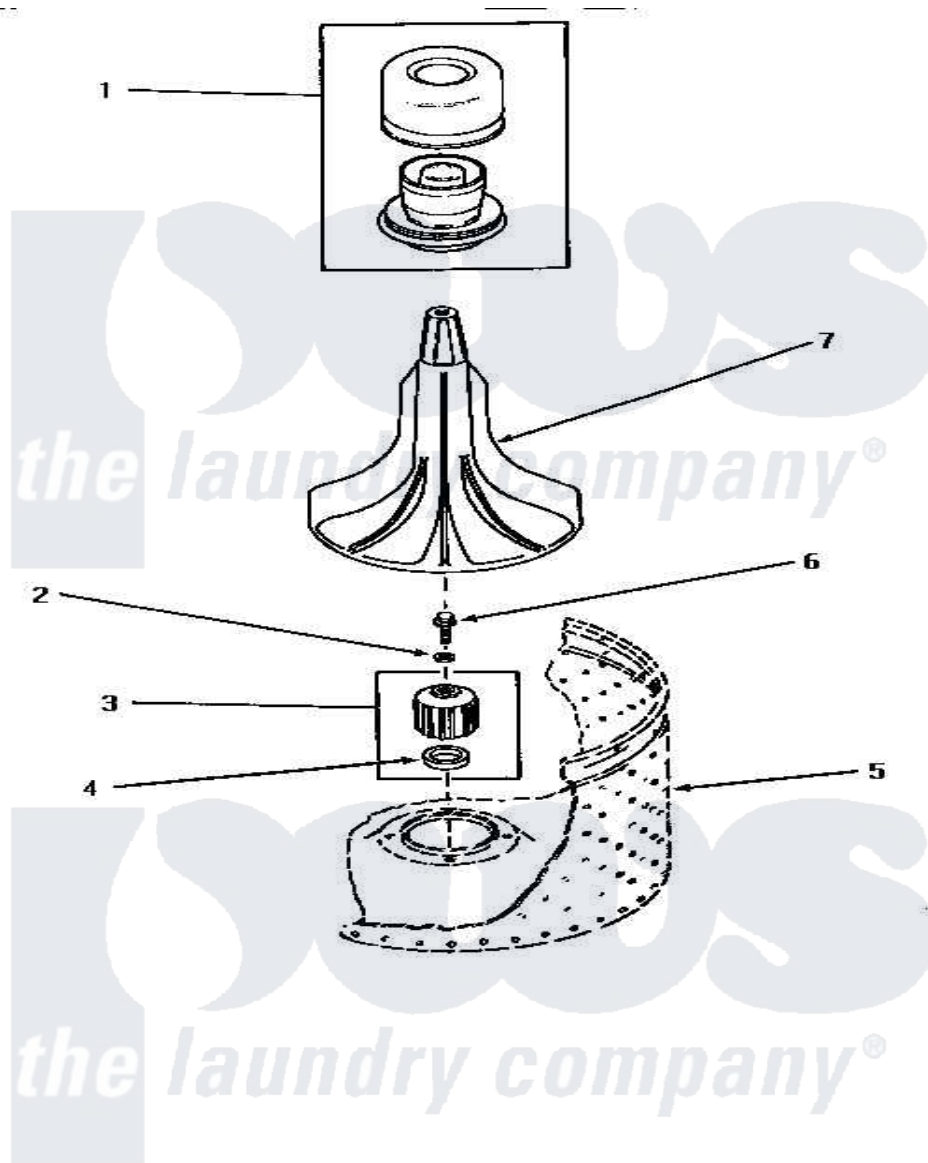

Amana AA3111 03 - AGITATOR, DRIVE BELL & SEAL KIT

AGITATOR, DRIVE BELL AND SEAL KIT

Amana [Residential Amana AA3111 Washer Parts](#) Parts Diagram 03 - AGITATOR, DRIVE BELL & SEAL KIT
 Click on the part number to view part

Item	Original Part Number	Replaced By	Status	Part Description
1	30857	33510		Assembly, Dispenser-Fabric
2	30853		Not Available	SEAL
3	30071P	R9900189		Kit, Drive Bell And Seal
4	Y00000000		Not Available	SEE NOTE SEAL SEAT
5	Y00000000		Not Available	SEE NOTE WASHTUB
6	30852			Screw, No.8-1/4 X 20 X 3/
7	30855	40000501W		Agitator, Flex Vane
NI	442P3	R9900189		Kit, Drive Bell And Seal