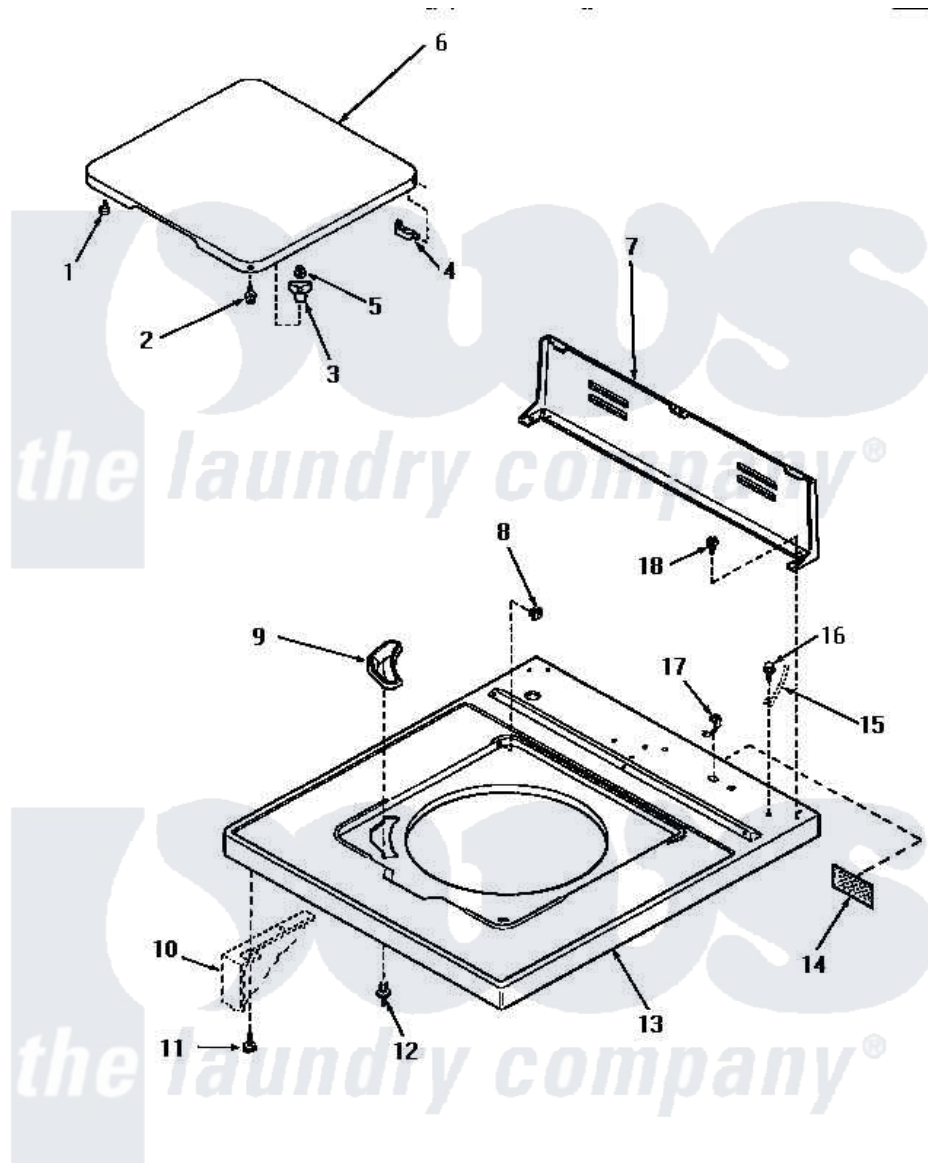

Amana AA3111 05 - CAB TOP/LOADING DR & CTRL HOOD REAR PAN

CABINET TOP, LOADING DOOR AND CONTROL HOOD REAR PANEL

Amana Residential Amana AA3111 Washer Parts Diagram 05 - CAB TOP/LOADING DR & CTRL HOOD REAR PAN

Click on the part number to view part

Item	Original Part Number	Replaced By	Status	Part Description
1	32507	40038001		Bumper
2	27203		Not Available	ASSY,SCREW & WASHER
3	27149			Catch, Lid Switch
4	27626		Not Available	HINGE,HIDDEN
5	21752			Nut, 8-32 Hex Brilock
6	31315W		Not Available	LOADING DOOR, WHITE
"	31315L		Not Available	LOADING DOOR, ALMOND
"	31315H		Not Available	LOADING DOOR, HARVEST GOLD
7	31230		Not Available	CONTROL HOOD REAR PANEL
8	27625			Bushing
10	Y00000000		Not Available	SEE NOTE CABINET
11	Y31644	27001200		Screw
12	56534			Barrel, Support
13	31325L		Not Available	CABINET TOP, ALMOND

"	31325H		Not Available	CABINET TOP, HARVEST GOLD
"	31325W	32808WP		Assembly Top And Carton
14	24903		Not Available	STICKER,DISCONNECT POW
15	Y00000000		Not Available	SEE NOTE GROUND WIRE, GREEN
16	52909			Screw, 10B-16 X 1/2 HeX
17	21903	211881		Grommet, Cord Part Not Used-Gas Models Only
18	23962	W10116760		Screw