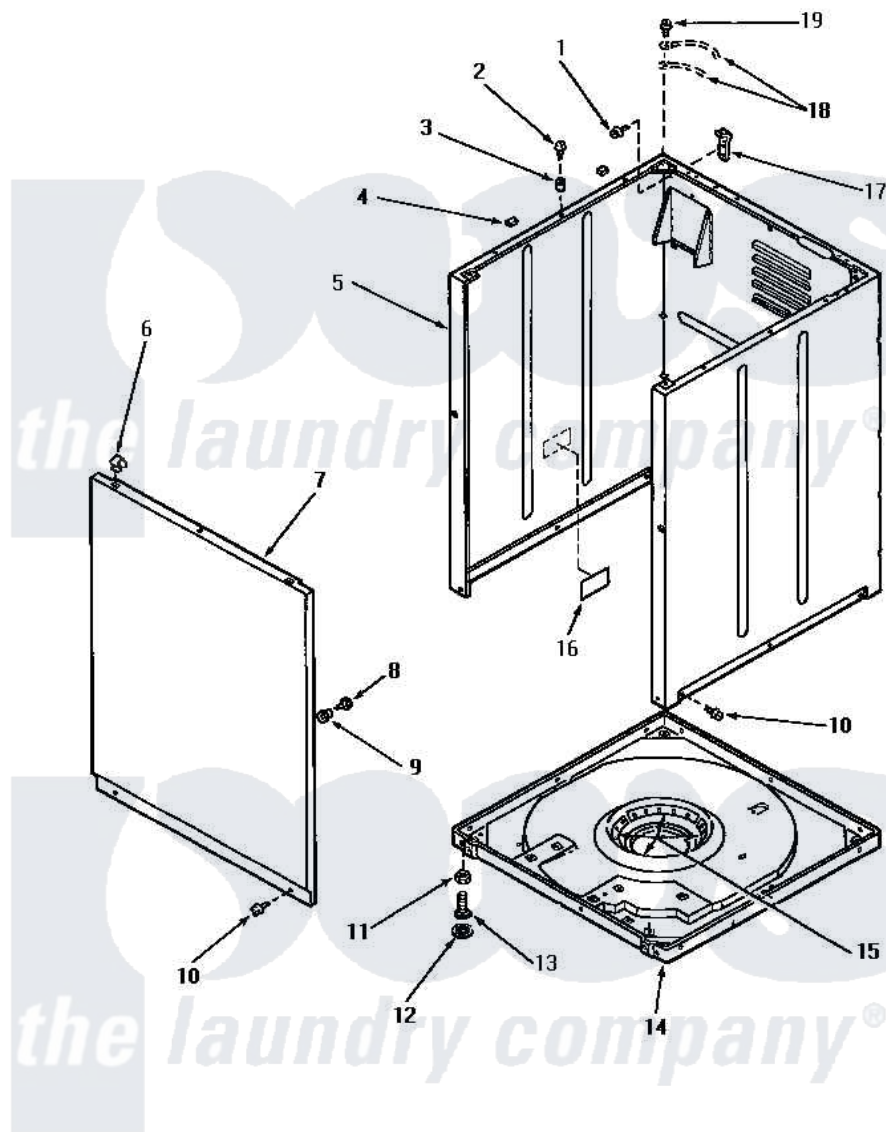

Amana AA3111 06 - FRONT PANEL, CABINET & BASE

FRONT PANEL, CABINET AND BASE

Amana Residential Amana AA3111 Washer Parts Parts Diagram 06 - FRONT PANEL, CABINET & BASE
 Click on the part number to view part

Item	Original Part Number	Replaced By	Status	Part Description
1	51780	3390631		Screw, 10-16 X 3/8
2	56086	Y014874		Screw, Idler Arm And Sleeve
3	56079	505187		Locator, Panel
4	Y56128			Pad, Bumper
5	31669HP		Not Available	REPL BY 34475HP
"	31669WP	38612WP		Kit-Service
"	31669LP	38612LP		Kit Service Cabinet
6	28835	22001650		Fastener, Spring
7	32708H		Not Available	PANEL,FRONT
"	32708L	32708LP		Panel, Front
"	32708W	32708WP		Panel Front
8	32671	Y014874		Screw, Idler Arm And Sleeve
9	28102			Locator, Panel
10	27196	27001200		Screw
11	28199		Not Available	LOCKNUT
12	21749	40016001		Foot, Rubber

13	20409	22003428	Leg, Adjustable
14	31653P		Assembly, Base-Complete-G90
15	434P3	Not Available	KIT, SNUBBER PAD
16	33285	Not Available	TAPE, 1 INCH SQUARE, DBL
17	Y27103		Hinge, Hold-Down Lug
18	Y00000000	Not Available	SEE NOTE GROUND WIRES -- (GREEN)
19	56392	Not Available	SCREW, 8-18 X 3/8 TAPPI
NI	26594P		Grease, Silicone - 2 Oz Tube