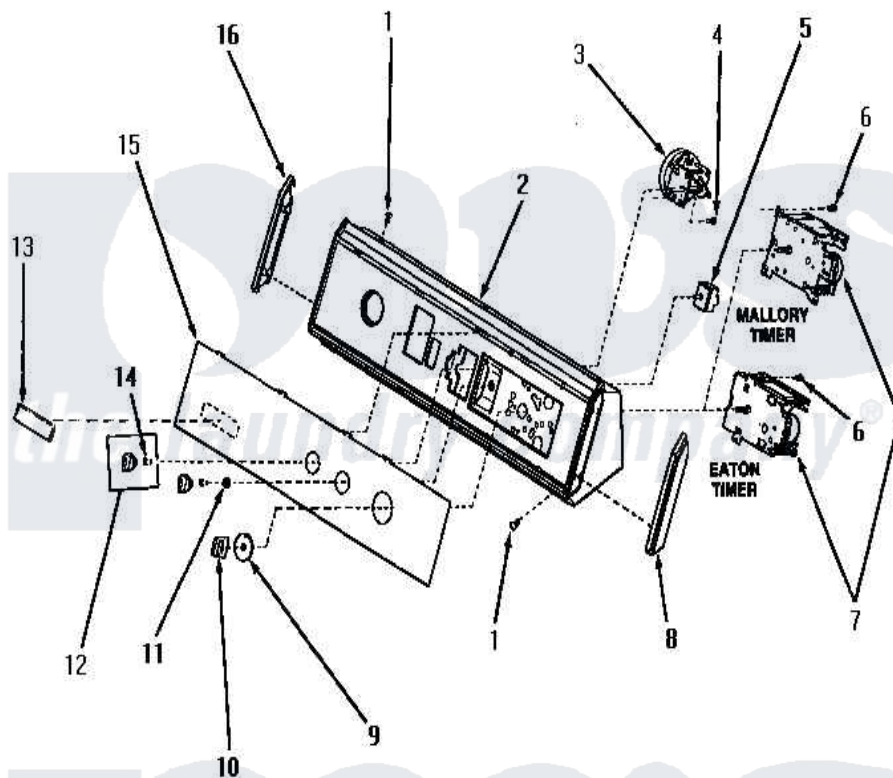

Amana AA3111 07 - GRAPHIC PANEL, CONTROL HOOD & CONTROLS

GRAPHIC PANEL, CONTROL HOOD AND CONTROLS

Amana [Residential Amana AA3111 Washer Parts](#) Parts Diagram 07 - GRAPHIC PANEL, CONTROL HOOD & CONTROLS

[Click on the part number to view part](#)

Item	Original Part Number	Replaced By	Status	Part Description
"	NOTE:		Not Available	SIPHON BREAK KIT MUST BE INSTALLED IN DRAIN HOSE IF THE DRAIN RECEPTACLE IS LOWER THAN THE CABINET TOP OF THE WASHER.
1	31752		Not Available	SCREW, No.8ABX3/4 POZIDRI
2	31735		Not Available	ASSY, CONTROL HOOD
3	31266			Switch, Pressure-Rotary
4	31260			Screw, No.8 X 3/8 Ind H
5	21300		Not Available	SWITCH,TEMPERATURE
6	23962	W10116760		Screw
7	31238			Timer, 2 Cycle
8	32342			Insert, Control Hood-R.
9	31279			Assembly, Timer Skirt And Ring
10	31281			Assembly, Knob-Timer-Black

11	57584	Not Available	NUT
12	31286	Not Available	ASSY,KNOB-ROTARY-BLK/O
14	10519	Not Available	RETAINER
16	32343	Not Available	INSERT,CONTROL HOOD-L.