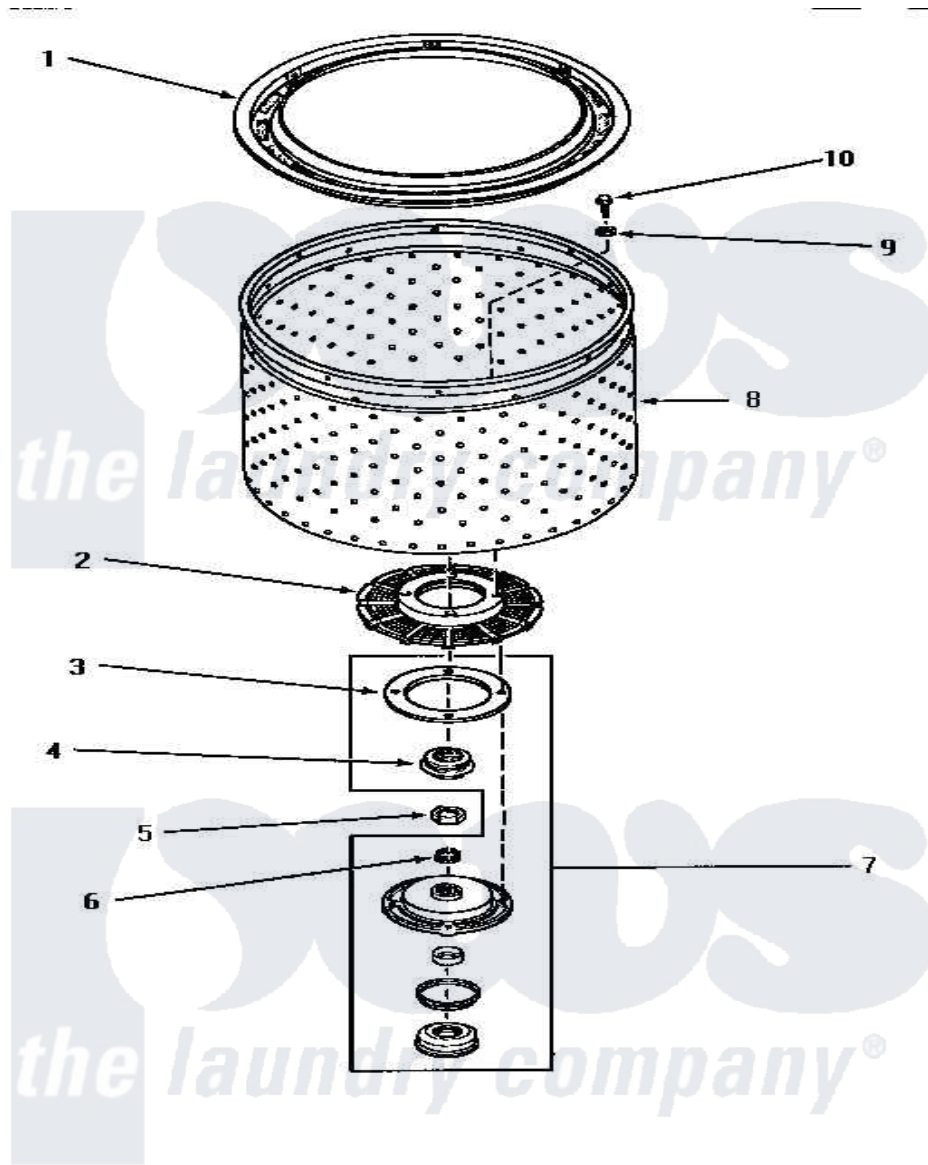

Amana AA3111 09 - LINT FILTER, WASHTUB & HUB

LINT FILTER, WASHTUB AND HUB

Amana Residential Amana AA3111 Washer Parts Parts Diagram 09 - LINT FILTER, WASHTUB & HUB
 Click on the part number to view part

Item	Original Part Number	Replaced By	Status	Part Description
1	30944	33521		Filter Lint/Clothes Guard
2	32998	39371		Filter Lin
3	27125	39122		Gasket, Washtub
4	Y00000000		Not Available	SEE NOTE SEAL HEAD -- (INCLUDED WITH 442P3 KIT)
5	Y29220	40016301		Nut, Lock
6	29728	40008301		Insert, Spline
7	495P3	R9900552		Hub And Seal
8	28138		Not Available	WASHTUB, STAINLESS STEEL
"	29074	39252P		Wash Tub
"	33295	39252P		Wash Tub
"	33245			Washtub, Stainless Steel
9	28094			Gasket
10	27202	W1011678Z		Screw