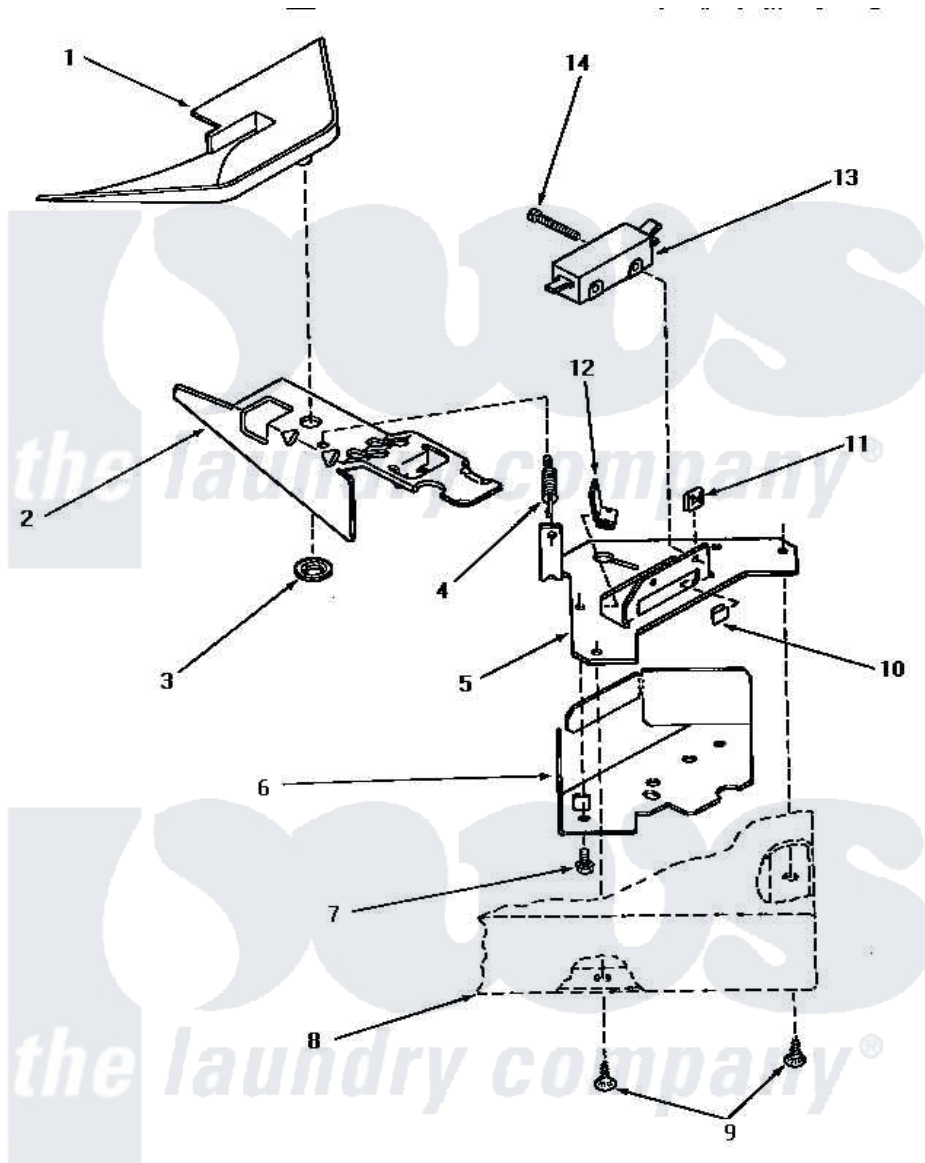

Amana AA3111 10 - LOADING DOOR SWITCH & BRACKET ASSY

LOADING DOOR SWITCH AND BRACKET ASSEMBLY

Amana [Residential Amana AA3111 Washer Parts](#) Parts Diagram 10 - LOADING DOOR SWITCH & BRACKET ASSY
 Click on the part number to view part

Item	Original Part Number	Replaced By	Status	Part Description
1	29042		Not Available	SHIELD,LID SWITCH
2	27602			Lever, Out-Of-Bal Switch
3	29043			Nut, Push
4	27603			Spring, Switch Lever
5	27250		Not Available	BRACKET,OUT-OF-BAL SWI
6	33086		Not Available	ENCLOSURE,LID SWITCH
7	23222	3177991		Screw
8	Y00000000		Not Available	SEE NOTE CABINET TOP
9	28193			Screw, 8-1/2 Tapping W/
10	27610			Clip, U
11	27248		Not Available	NUT,SPEED U-TYPE
12	Y27837			Clip, Speed-"U" Type
13	27249		Not Available	SWITCH
14	Q6516		Not Available	SCREW,6-32 X 1 ROUND H