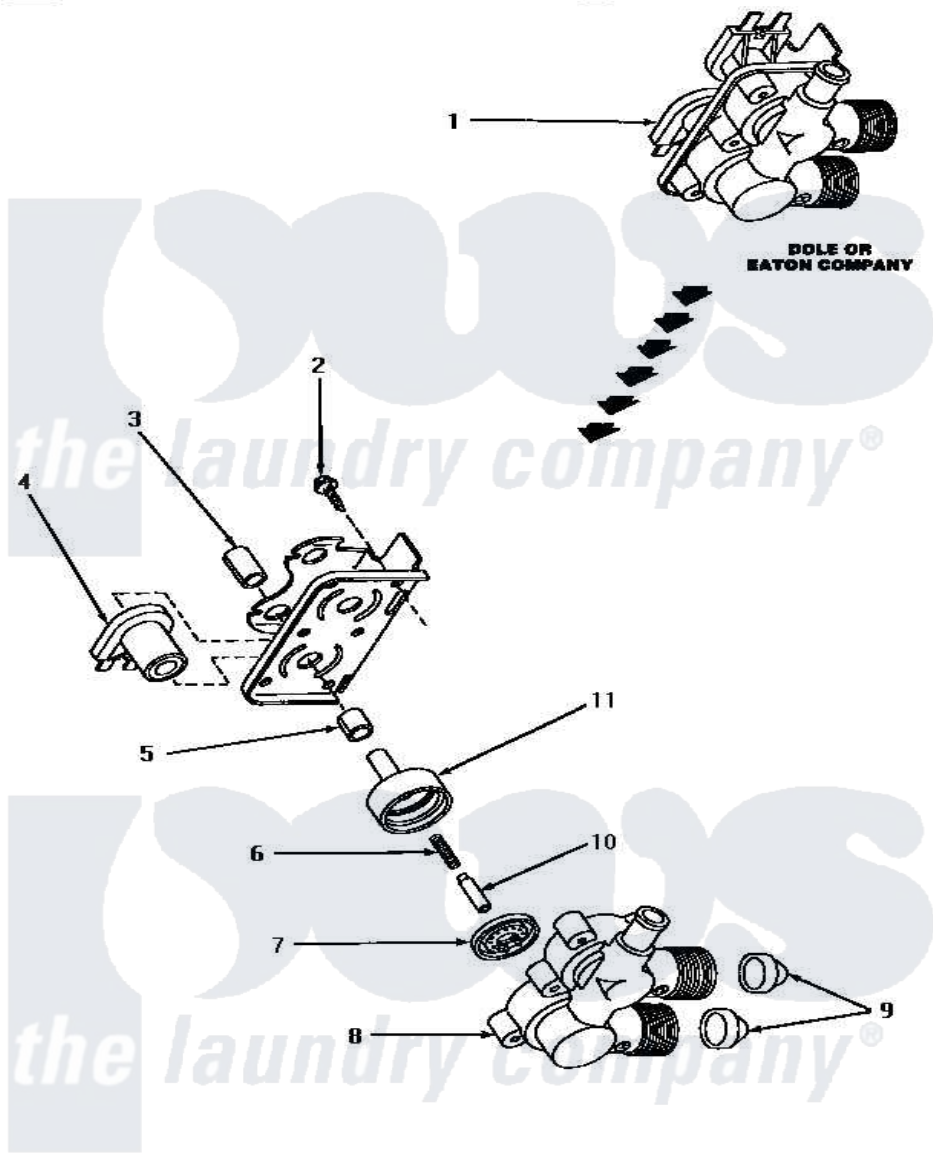

Amana AA3111 11 - MIXING VALVE ASSY

**MIXING VALVE ASSEMBLY
(Dole or Eaton Company)**

Amana [Residential Amana AA3111 Washer Parts](#) Parts Diagram 11 - MIXING VALVE ASSY
[Click on the part number to view part](#)

Item	Original Part Number	Replaced By	Status	Part Description
1	27156	33930		Valve, Mixing
2	25817C		Not Available	SCREW
3	24128		Not Available	SLEEVE, LONG
4	24126	33930		Valve, Mixing
5	24129		Not Available	SLEEVE, SHORT
6	24131		Not Available	SPRING
7	24134		Not Available	DIAPHRAGM
8	Y24159	33930		Valve, Mixing
9	24122	22002960		Strainer, Washer Inlet
10	24132		Not Available	ARMATURE
11	24130			Guide, Armature