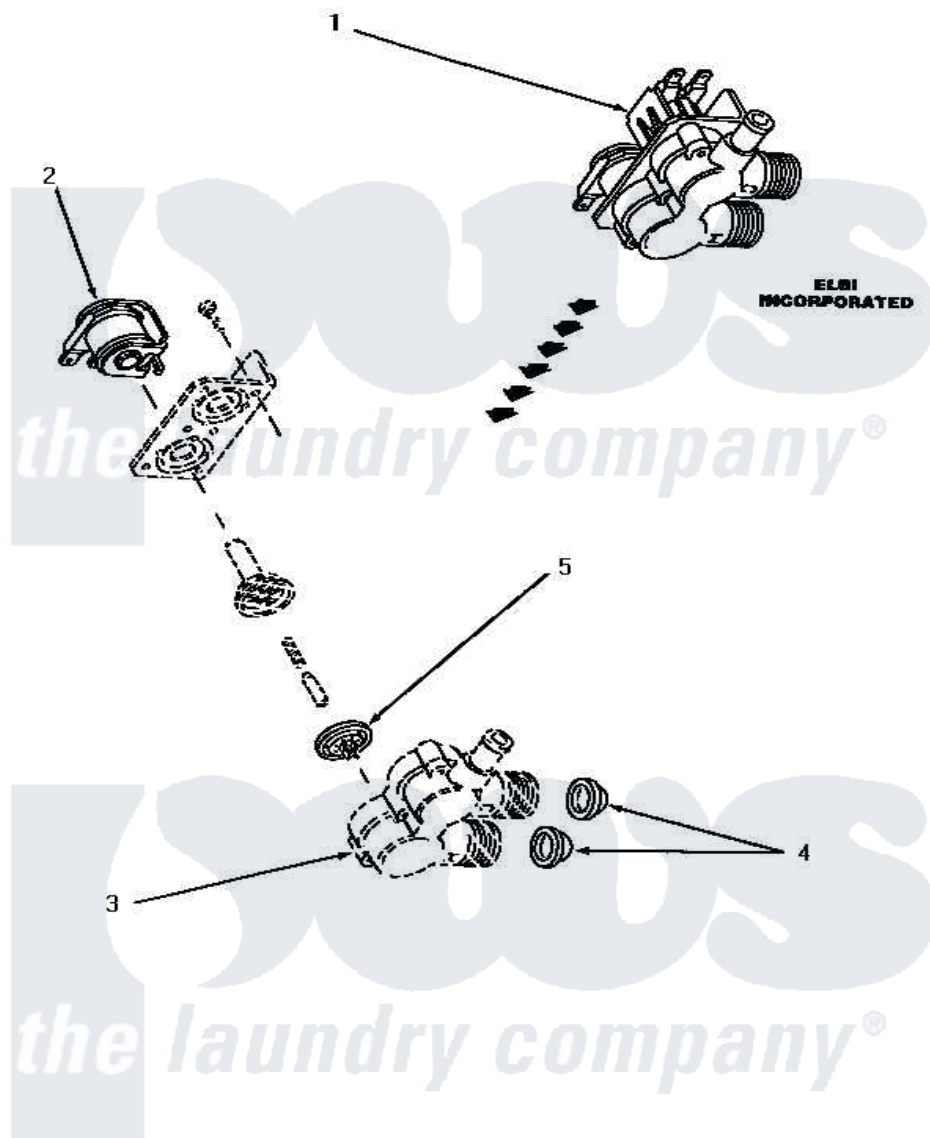

# Amana AA3111 12 - MIXING VALVE ASSY

## MIXING VALVE ASSEMBLY (Elbi Incorporated)

Amana [Residential Amana AA3111 Washer Parts](#) Parts Diagram 12 - MIXING VALVE ASSY  
 Click on the part number to view part

Item	Original Part Number	Replaced By	Status	Part Description
1	27156	<a href="#">33930</a>		Valve, Mixing
2	33084		Not Available	SOLENOID,MIXING VALVE
3	Y00000000		Not Available	SEE NOTE VALVE BODY -- (RED)
4	24122	<a href="#">22002960</a>		Strainer, Washer Inlet
5	33079		Not Available	DIAPHRAM,MIXING VALVE-