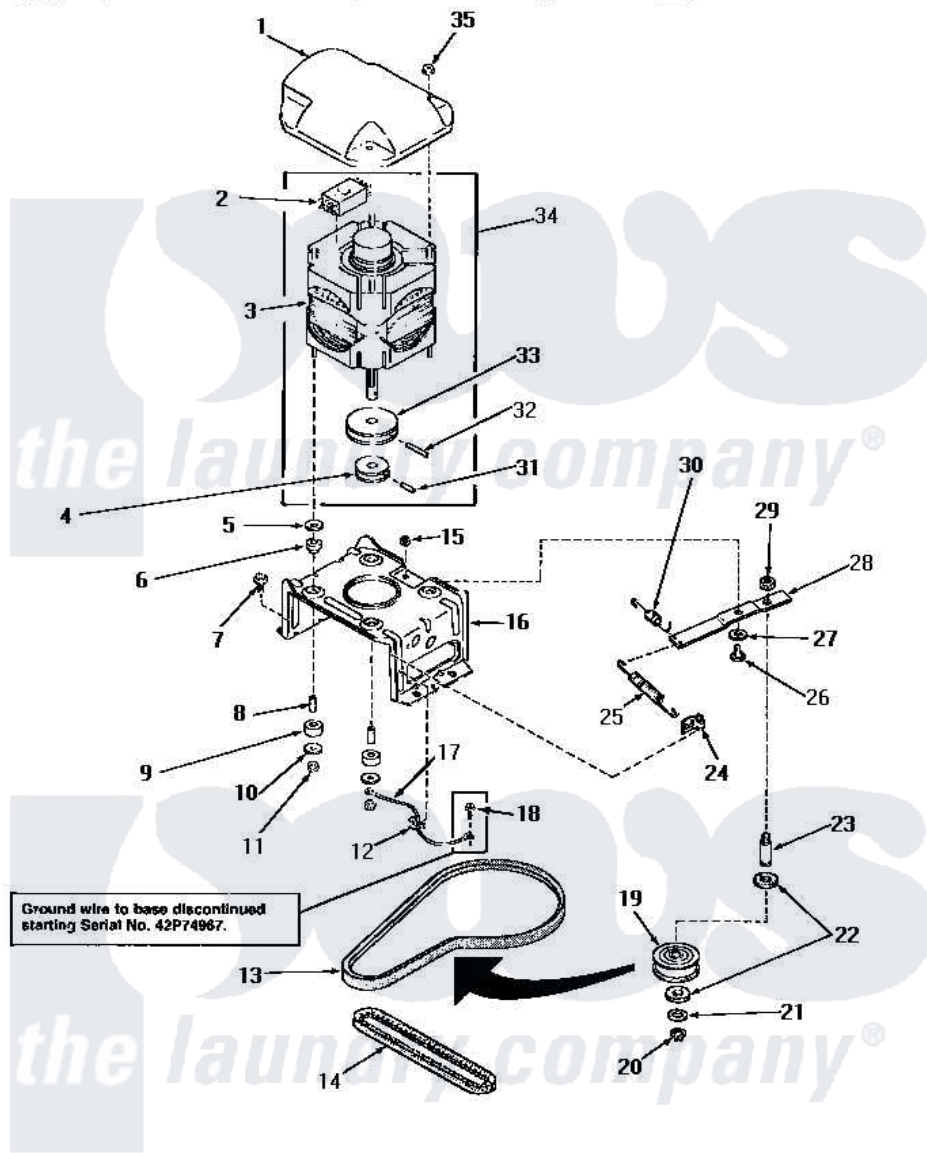

# Amana AA3111 13 - MOTOR, MTG BRACKET, BELTS & IDLER ASSY

## MOTOR, MOUNTING BRACKET, BELTS AND IDLER ASSEMBLY

Amana [Residential Amana AA3111 Washer Parts](#) Parts Diagram 13 - MOTOR, MTG BRACKET, BELTS & IDLER ASSY  
 Click on the part number to view part

Item	Original Part Number	Replaced By	Status	Part Description
1	<a href="#">27136</a>			Shield, Motor
2	30897A	<a href="#">30897AP</a>		Switch- MO
"	24140		Not Available	SWITCH,MOTOR
3	30897	<a href="#">27179P</a>		Motor-Drve
4	Y27104		Not Available	PULLEY,MOTOR
5	03888		Not Available	WASHER
6	<a href="#">01952A</a>			Mounting, Rubber
7	Y31645	<a href="#">27001200</a>		Screw
8	27181		Not Available	SPACER,MOTOR
9	01953		Not Available	WASHER,LOWER MOTOR MOU
10	03888		Not Available	WASHER
11	<a href="#">23604</a>			Nut, Hex 10-32 Lock
12	Y00161	<a href="#">B5733302</a>		Clip, Ground
13	<a href="#">28808</a>			Belt, Agitate And Spin
14	<a href="#">27155</a>			Belt, Pump
15	52566	<a href="#">27001225</a>		Nut, Jam Mid Lock 1/4-20

16	<a href="#">28791</a>		Bracket, Motor Mount
17	Y00000000	Not Available	SEE NOTE GROUND WIRE, GREEN
18	26592	Not Available	HEX HEAD SCREW
19	28800	Not Available	WHEEL, IDLER
20	<a href="#">23748</a>		Ring, Retaining
21	<a href="#">52549</a>		Washer, 501 ID X3/4 Odx
22	<a href="#">Y29443</a>		Washer, Felt
23	<a href="#">28802</a>		Shaft, Idler
24	<a href="#">28849</a>		Clip, Spring
25	28807	<a href="#">37366</a>	Spring, Idler
26	27229	<a href="#">40038901</a>	Screw, 1/4-20
27	81392	<a href="#">40054701</a>	Washer
28	31054	<a href="#">40041002</a>	Lever, Idler
29	28803	<a href="#">2221070</a>	Clamp, Nylon
30	30620	Not Available	SPRING, IDLER LEVER HEL
31	<a href="#">10416</a>		Pin, Roll
32	<a href="#">23750</a>		Pin, Roll
33	27171	Not Available	PULLEY, MOTOR
34	27658	<a href="#">27179P</a>	Motor-Drive
35	<a href="#">27201</a>		Locknut
NI	20605	Not Available	LUBE, HI TEMPERATURE-56
"	258P3	Not Available	KIT, CAPACITOR