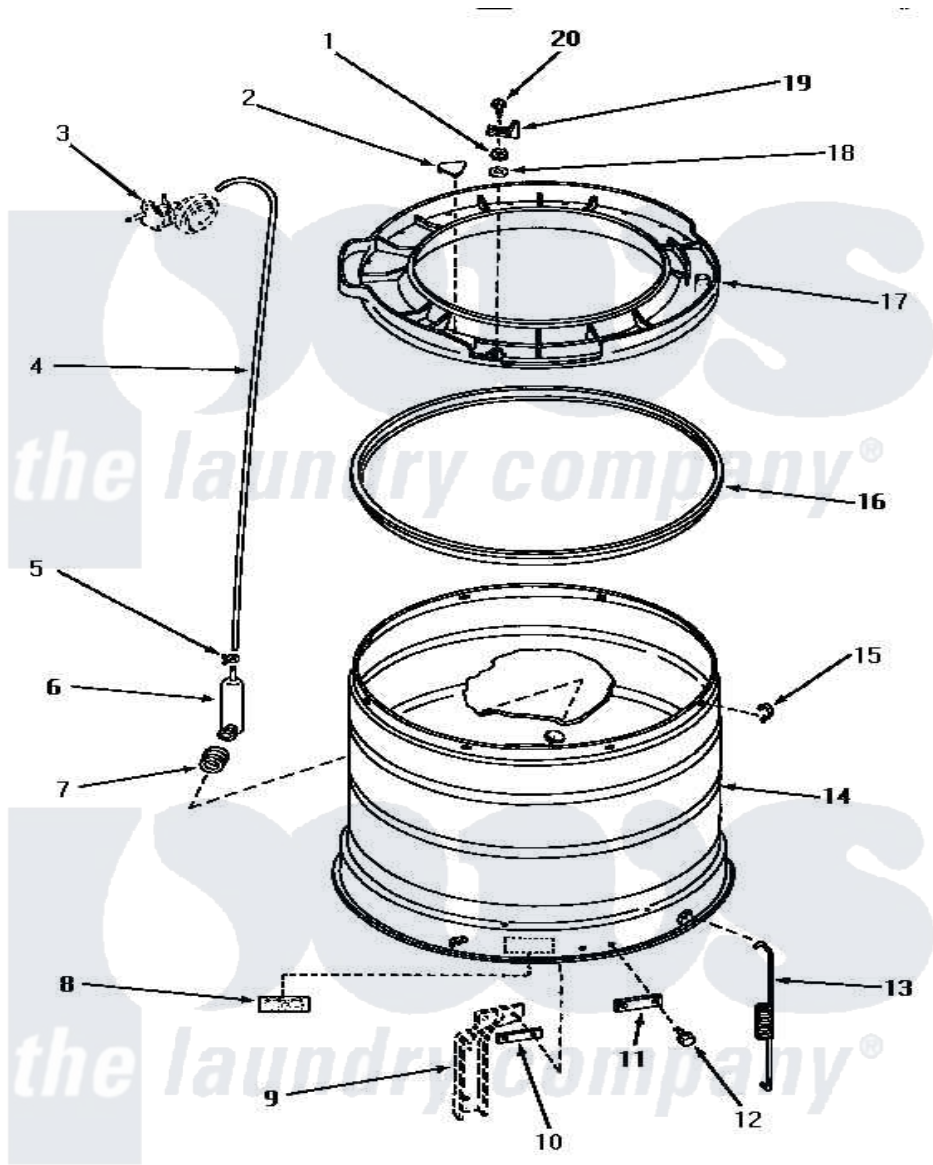

Amana AA3111 14 - OUTER TUB, COVER & PRESSURE HOSE

OUTER TUB, COVER AND PRESSURE HOSE

Amana [Residential Amana AA3111 Washer Parts](#) Parts Diagram 14 - OUTER TUB, COVER & PRESSURE HOSE
 Click on the part number to view part

Item	Original Part Number	Replaced By	Status	Part Description
1	03815			Lockwasher, No.10 Ext Shk
2	29901		Not Available	PLUG,SNAP-IN-OUTER TUB
3	Y00000000		Not Available	SEE NOTE PRESSURE SWITCH
4	29213	39125		Tubing 31
5	Y22294	596669		Clamp, Manifold
6	30243	40008501		Assembly, Pressure Bulb
7	29175	40037801		Grommet
8	Y27195		Not Available	STICKER
9	Y00000000		Not Available	SEE NOTE SUPPORT LEG
10	27927			Plate, Leg .032
11	27926			Plate, Leg .063
12	27205	40128701		Screw, 5/16-18 X .50
13	27239			Spring, Leg
14	30509		Not Available	OUTER TUB
15	Y27017		Not Available	CLIP,SPRING
16	27184			Gasket, Tub Cover

17	31141	31153	Cover Outer Tub
18	23425	Not Available	WASHER,7/32IDX7/16ODX.
19	27247		Trigger, Out-Of-Bal Swi
20	27523	Not Available	SCREW