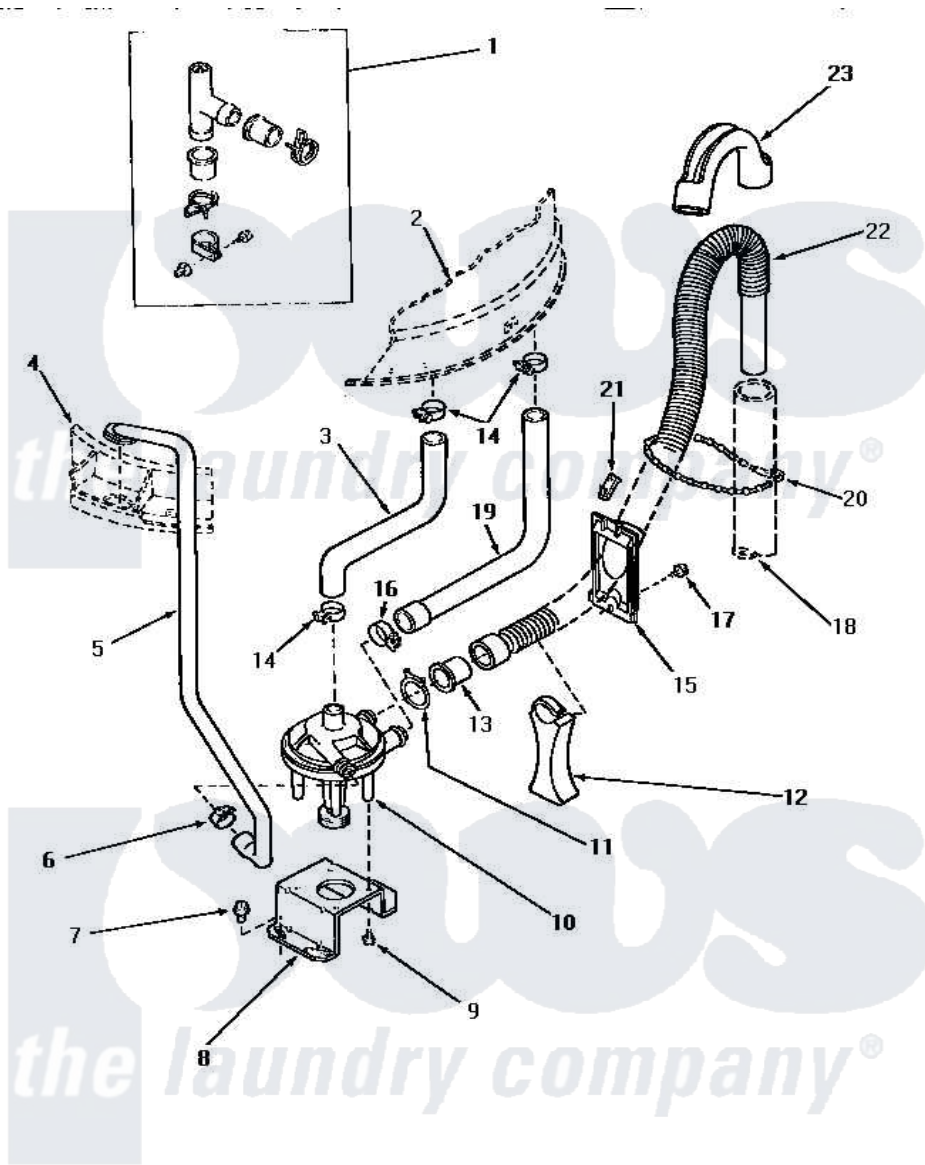

Amana AA3111 16 - PUMP ASSY/BRKT/HOSES & SIPHON BREAK KIT

PUMP ASSEMBLY, BRACKET, HOSES AND SIPHON BREAK KIT

Amana [Residential Amana AA3111 Washer Parts](#) Parts Diagram 16 - PUMP ASSY/BRKT/HOSES & SIPHON BREAK KIT

[Click on the part number to view part](#)

Item	Original Part Number	Replaced By	Status	Part Description
1	386P3	76660		Break-Sphn
2	Y00000000		Not Available	SEE NOTE OUTER TUB
4	Y00000000		Not Available	SEE NOTE OUTER TUB COVER
6	27644	285655		Clamp, Hose
7	Y31645	27001200		Screw
8	27105			Bracket, Pump Mounting
9	31098			Screw, 10-10 5/8 Unslot
10	31969			Assembly, Pump NA
11	29172		Not Available	CLAMP,HOSE
12	29284			Stand, Hose
13	29143		Not Available	HOSE,ADAPTER
14	32616		Not Available	(CLAMP HOSE)
15	29131		Not Available	RETAINER,DIRECTIONAL
16	27153	285655		Clamp, Hose
17	30676	27001200		Screw

18	Y00000000		Not Available	SEE NOTE STANDPIPE
19	27160		Not Available	HOSE, TUB TO PUMP-DRAIN
20	33489	8539404		Tie-Wire
21	29936		Not Available	HOSE RETAINER CLIP
22	29142	39952		Hose- Drai
23	29144	22003814		Retainer, Drain Hose
NI	406P3	451P3		Kit Drain Extension