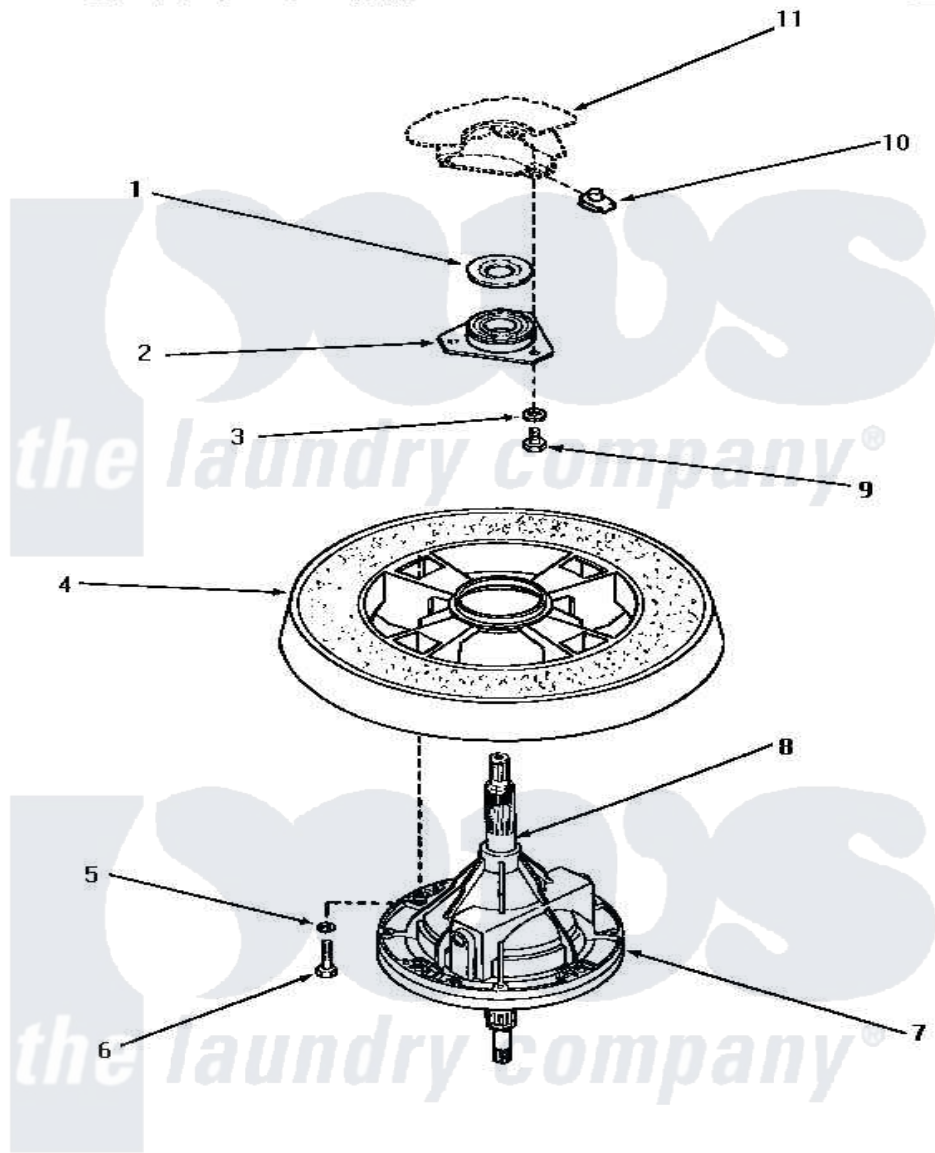

# Amana AA3111 19 - TRANSMISSION ASSY & BALANCE RING

## TRANSMISSION ASSEMBLY AND BALANCE RING

Amana [Residential Amana AA3111 Washer Parts](#) Parts Diagram 19 - TRANSMISSION ASSY & BALANCE RING  
 Click on the part number to view part

Item	Original Part Number	Replaced By	Status	Part Description
1	<a href="#">27187</a>			Flinger
2	27182	<a href="#">40004201P</a>		Main Bearing Assembly
3	<a href="#">04366</a>			Lockwasher, 5/16intshkp
4	Y29117		Not Available	ASSY, BALANCE RING-COMPL
5	<a href="#">02431</a>			Lockwasher, 1/4 Ext Shk
6	27200		Not Available	CAP SCREW
7	33227	<a href="#">33227P</a>		Assembly- Tran
8	<a href="#">27604P</a>			Never-Seeze 1 Oz Tube
9	01355		Not Available	SCREW
10	<a href="#">27222</a>			Nut, Retainer 5/16-18
11	Y00000000		Not Available	SEE NOTE OUTER TUB