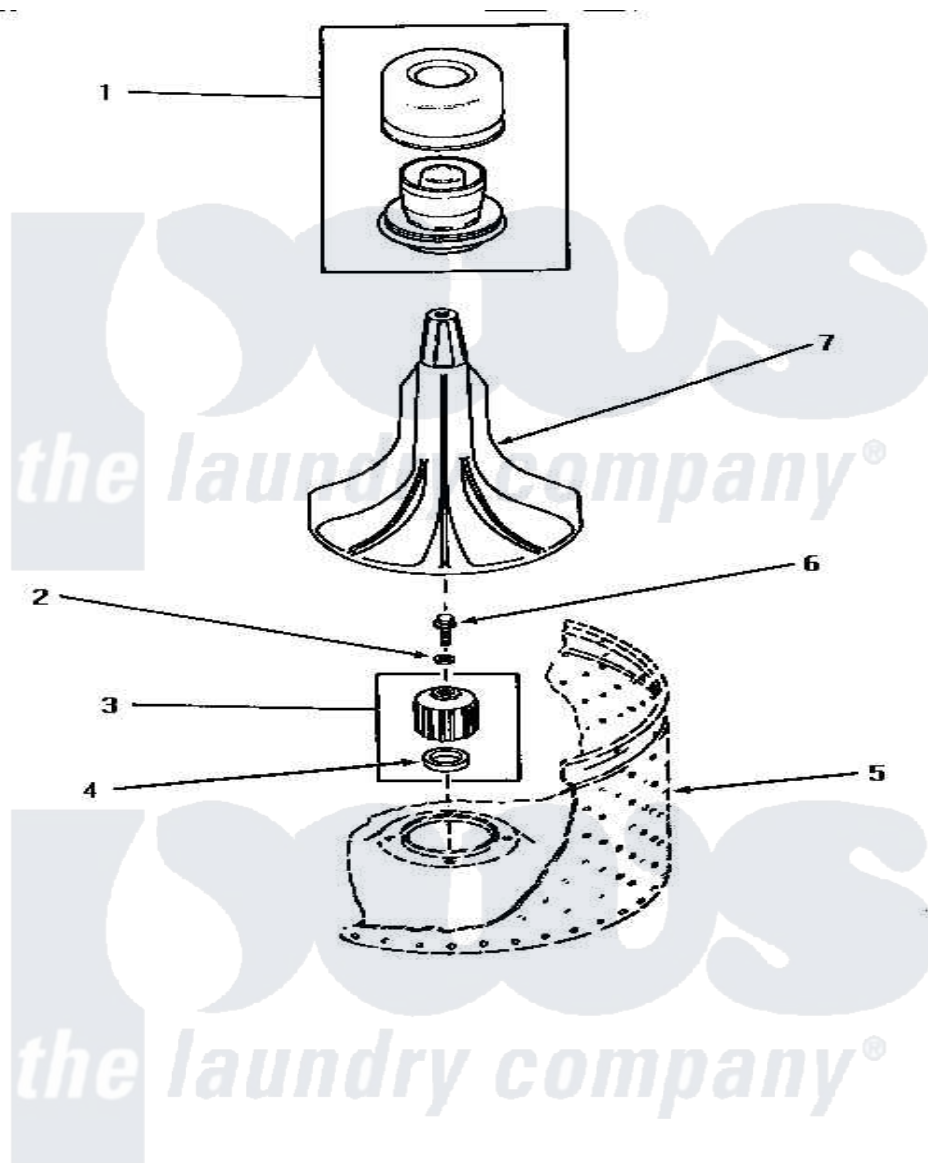

Amana AA3210 03 - AGITATOR, DRIVE BELL & SEAL KIT

AGITATOR, DRIVE BELL AND SEAL KIT

Amana [Residential Amana AA3210 Washer Parts](#) Parts Diagram 03 - AGITATOR, DRIVE BELL & SEAL KIT
 Click on the part number to view part

Item	Original Part Number	Replaced By	Status	Part Description
1	30857	33510		Assembly, Dispenser-Fabric
2	30853		Not Available	SEAL
3	30071P	R9900189		Kit, Drive Bell And Seal
4	Y00000000		Not Available	SEE NOTE SEAL SEAT
5	Y00000000		Not Available	SEE NOTE WASHTUB
6	30852			Screw, No.8-1/4 X 20 X 3/
7	30855	40000501W		Agitator, Flex Vane
NI	442P3	R9900189		Kit, Drive Bell And Seal