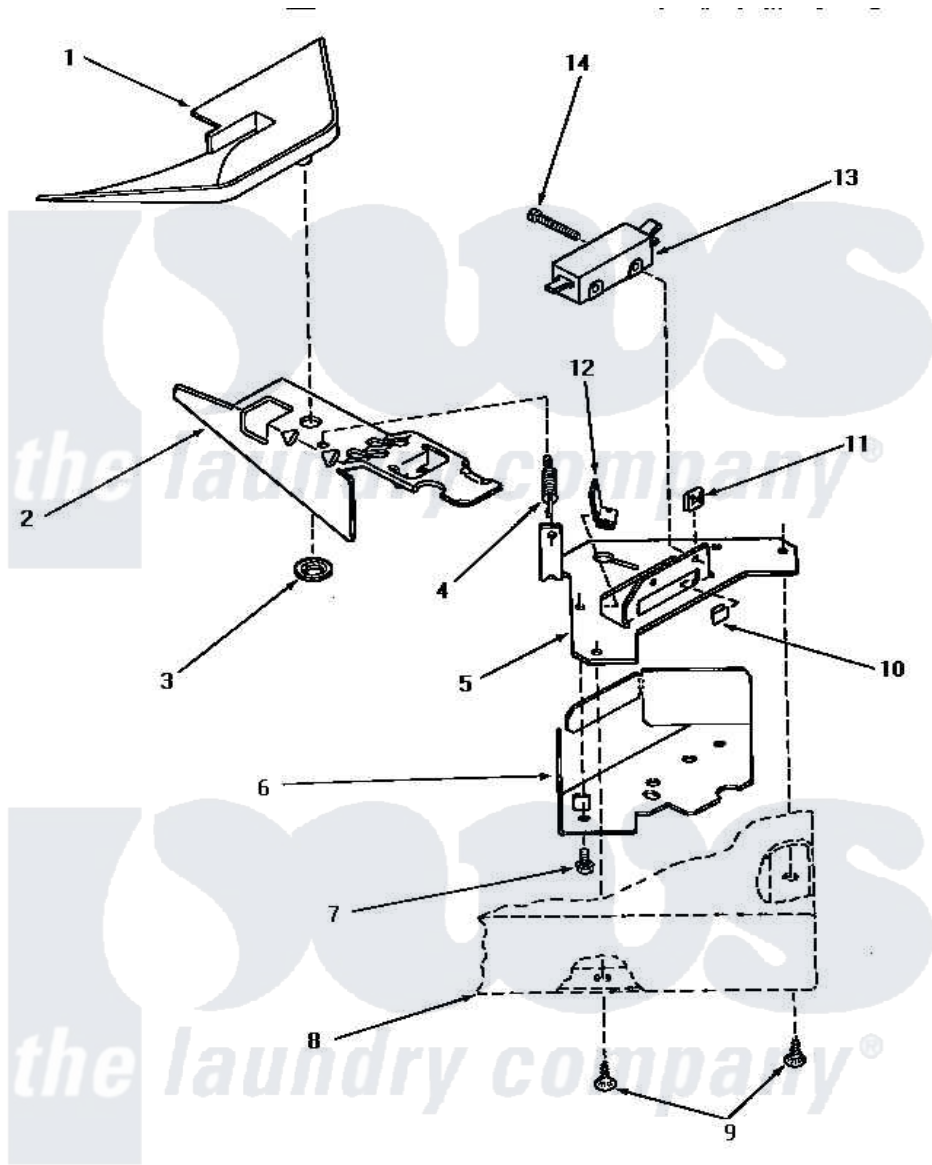

Amana AA3210 10 - LOADING DOOR SWITCH & BRACKET ASSY

LOADING DOOR SWITCH AND BRACKET ASSEMBLY

Amana [Residential Amana AA3210 Washer Parts](#) Parts Diagram 10 - LOADING DOOR SWITCH & BRACKET ASSY
 Click on the part number to view part

Item	Original Part Number	Replaced By	Status	Part Description
1	29042		Not Available	SHIELD,LID SWITCH
2	27602			Lever, Out-Of-Bal Switch
3	29043			Nut, Push
4	27603			Spring, Switch Lever
5	27250		Not Available	BRACKET,OUT-OF-BAL SWI
6	33086		Not Available	ENCLOSURE,LID SWITCH
7	23222	3177991		Screw
8	Y00000000		Not Available	SEE NOTE CABINET TOP
9	28193			Screw, 8-1/2 Tapping W/
10	27610			Clip, U
11	27248		Not Available	NUT,SPEED U-TYPE
12	Y27837			Clip, Speed-"U" Type
13	27249		Not Available	SWITCH
14	Q6516		Not Available	SCREW,6-32 X 1 ROUND H