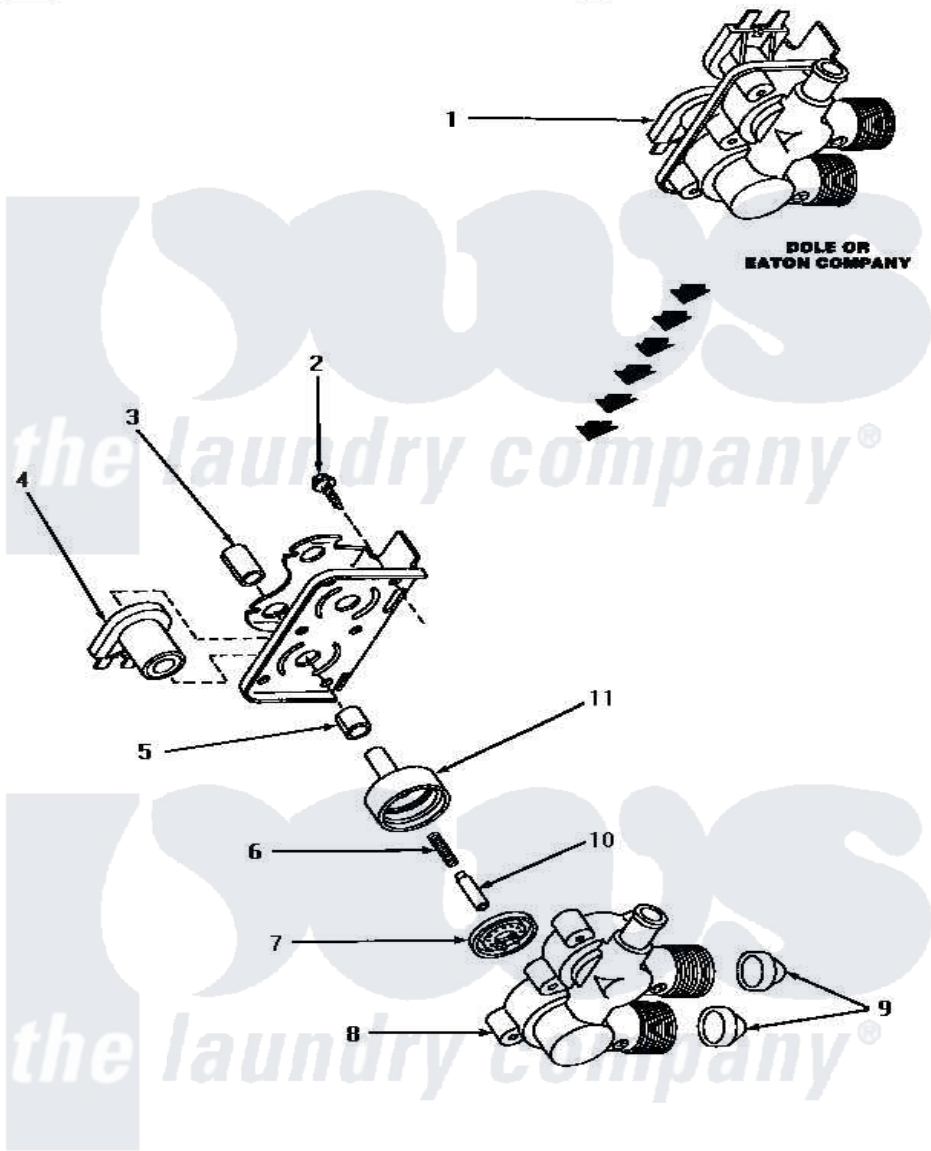

# Amana AA3210 11 - MIXING VALVE ASSY

**MIXING VALVE ASSEMBLY  
(Dole or Eaton Company)**

Amana [Residential Amana AA3210 Washer Parts](#) Parts Diagram 11 - MIXING VALVE ASSY  
[Click on the part number to view part](#)

Item	Original Part Number	Replaced By	Status	Part Description
1	27156	<a href="#">33930</a>		Valve, Mixing
2	25817C		Not Available	SCREW
3	24128		Not Available	SLEEVE, LONG
4	24126	<a href="#">33930</a>		Valve, Mixing
5	24129		Not Available	SLEEVE, SHORT
6	24131		Not Available	SPRING
7	24134		Not Available	DIAPHRAGM
8	Y24159	<a href="#">33930</a>		Valve, Mixing
9	24122	<a href="#">22002960</a>		Strainer, Washer Inlet
10	24132		Not Available	ARMATURE
11	<a href="#">24130</a>			Guide, Armature