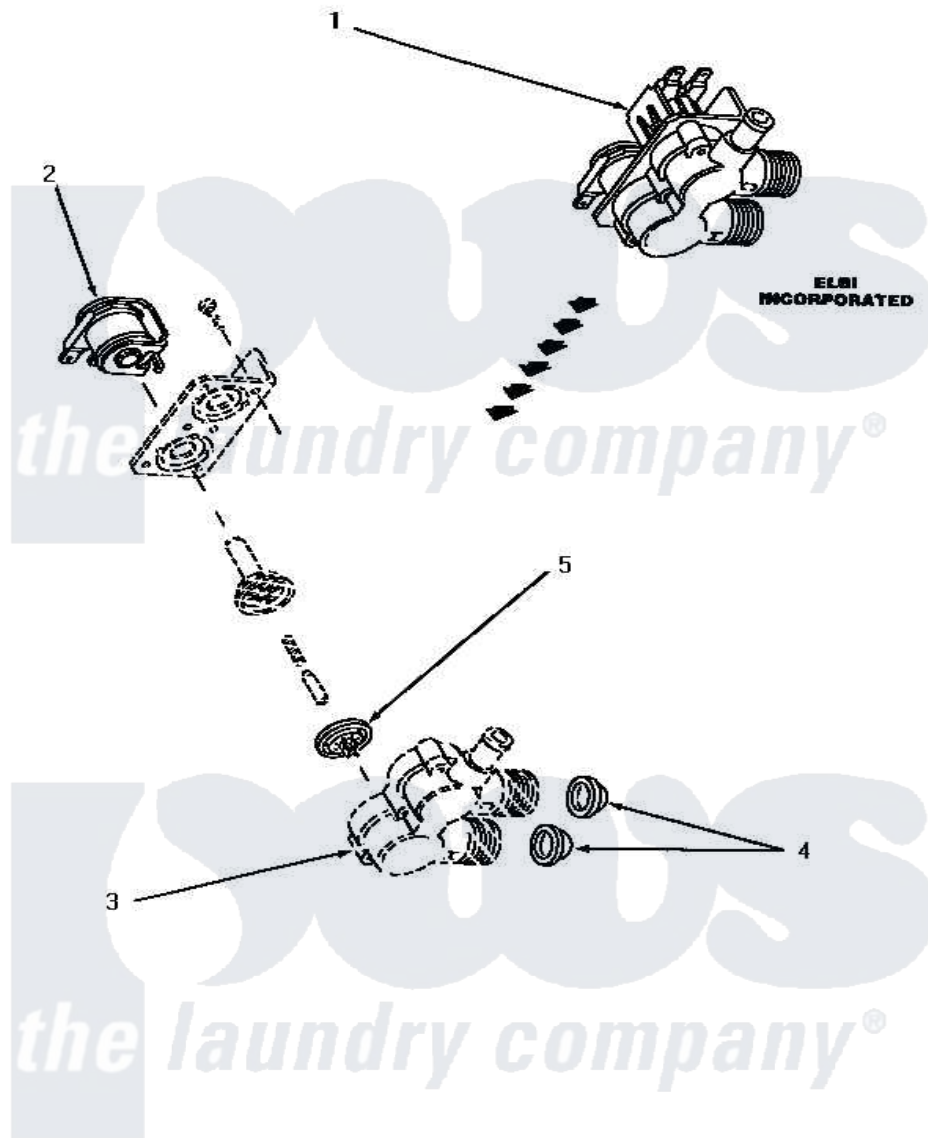

# Amana AA3210 12 - MIXING VALVE ASSY

## MIXING VALVE ASSEMBLY (Elbi Incorporated)

Amana [Residential Amana AA3210 Washer Parts](#) Parts Diagram 12 - MIXING VALVE ASSY  
 Click on the part number to view part

Item	Original Part Number	Replaced By	Status	Part Description
1	27156	<a href="#">33930</a>		Valve, Mixing
2	33084		Not Available	SOLENOID,MIXING VALVE
3	Y00000000		Not Available	SEE NOTE VALVE BODY -- (RED)
4	24122	<a href="#">22002960</a>		Strainer, Washer Inlet
5	33079		Not Available	DIAPHRAM,MIXING VALVE-