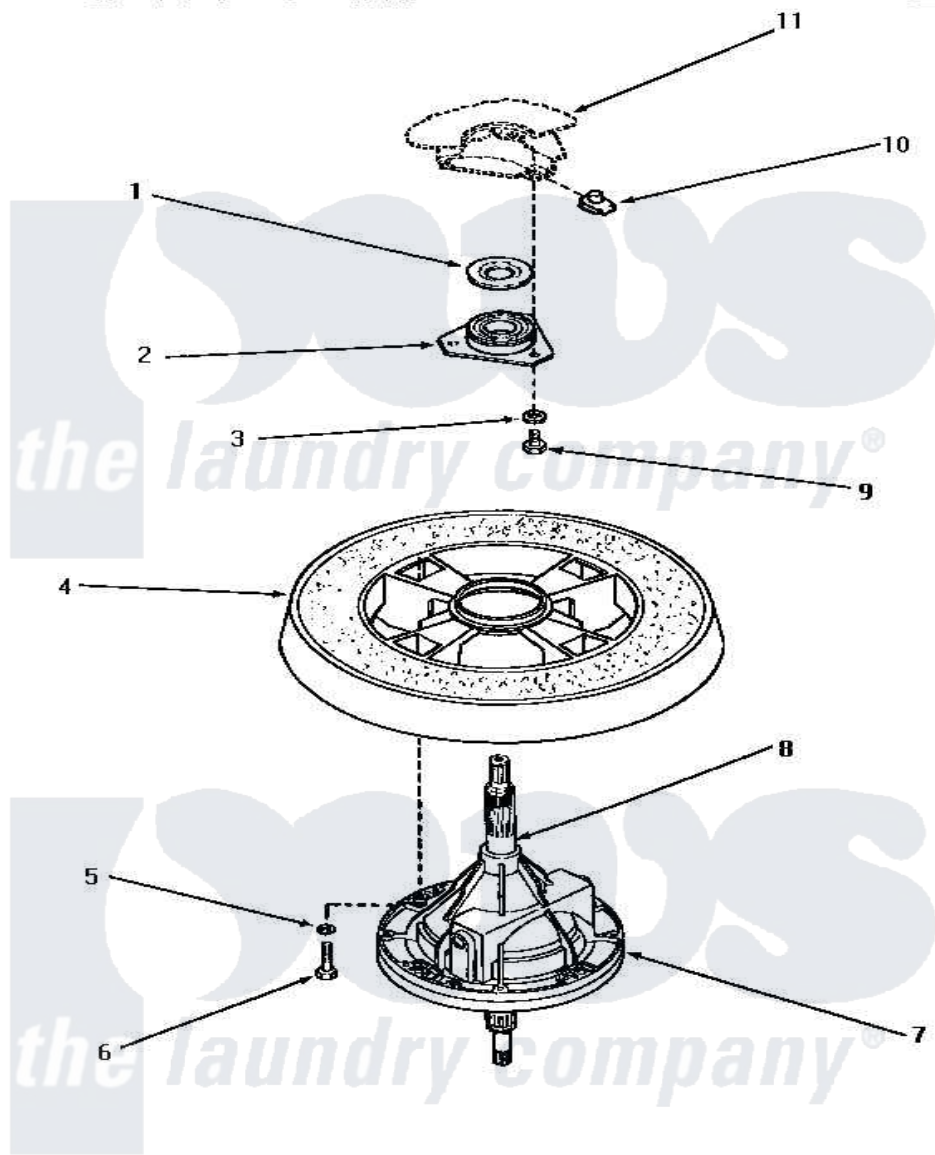

Amana AA3210 19 - TRANSMISSION ASSY & BALANCE RING

TRANSMISSION ASSEMBLY AND BALANCE RING

Amana [Residential Amana AA3210 Washer Parts](#) Parts Diagram 19 - TRANSMISSION ASSY & BALANCE RING
 Click on the part number to view part

Item	Original Part Number	Replaced By	Status	Part Description
1	27187			Flinger
2	27182	40004201P		Main Bearing Assembly
3	04366			Lockwasher, 5/16intshkp
4	Y29117		Not Available	ASSY, BALANCE RING-COMPL
5	02431			Lockwasher, 1/4 Ext Shk
6	27200		Not Available	CAP SCREW
7	33227	33227P		Assembly- Tran
8	27604P			Never-Seeze 1 Oz Tube
9	01355		Not Available	SCREW
10	27222			Nut, Retainer 5/16-18
11	Y00000000		Not Available	SEE NOTE OUTER TUB