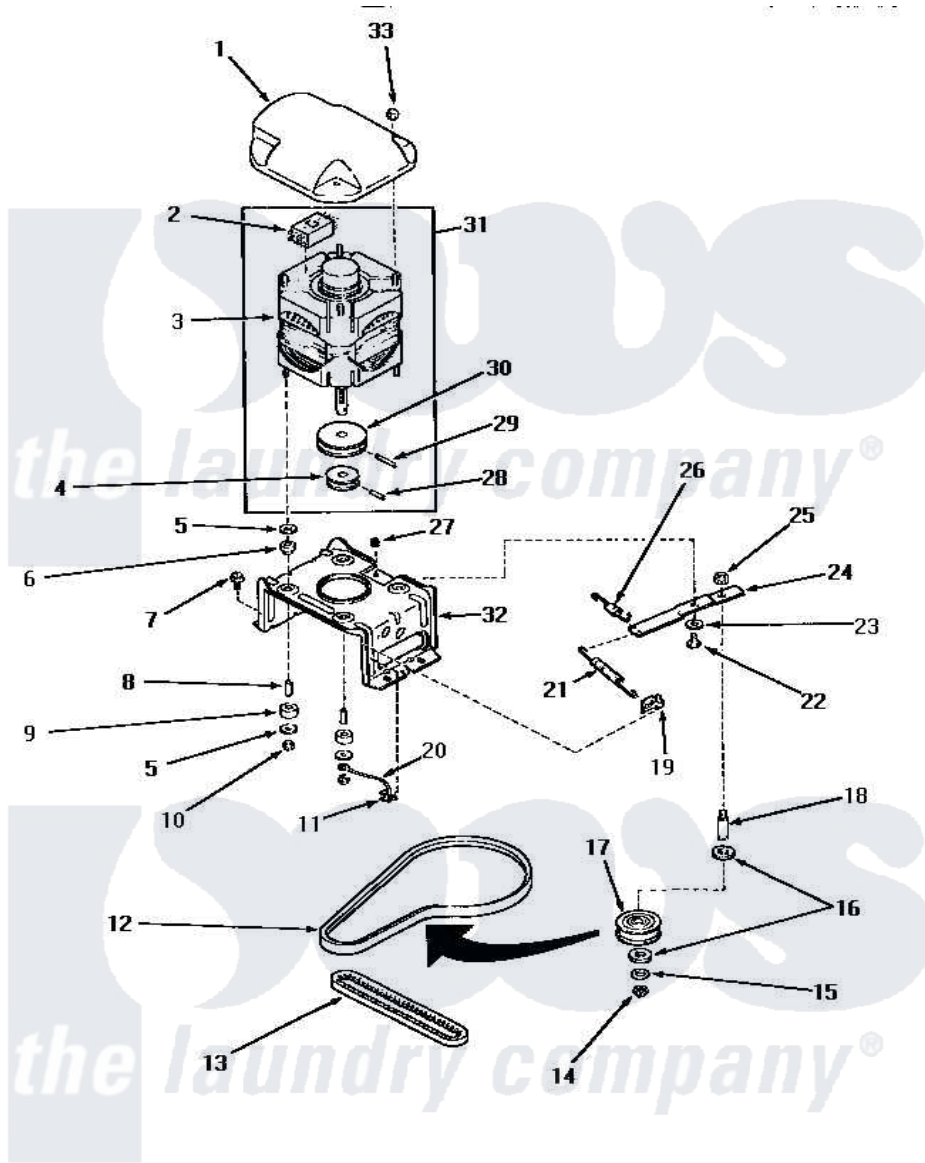

# Amana AA3410 15 - MOTOR, MTG BRACKET, BELTS & IDLER ASSY

## MOTOR, MOUNTING BRACKET, BELTS AND IDLER ASSEMBLY

Amana [Residential Amana AA3410 Washer Parts](#) Parts Diagram 15 - MOTOR, MTG BRACKET, BELTS & IDLER ASSY  
 Click on the part number to view part

Item	Original Part Number	Replaced By	Status	Part Description
1	<a href="#">27136</a>			Shield, Motor
2	38097A		Not Available	MOTOR SWITCH
"	30895A	<a href="#">30895AP</a>		Switch Motor-W/Instr
"	24140		Not Available	SWITCH,MOTOR
"	24139		Not Available	SWITCH,MOTOR
3	30897	<a href="#">27179P</a>		Motor-Drve
4	Y27104		Not Available	PULLEY,MOTOR
5	03888		Not Available	WASHER
6	<a href="#">01952A</a>			Mounting, Rubber
7	Y31645	<a href="#">27001200</a>		Screw
8	27181		Not Available	SPACER,MOTOR
9	01953		Not Available	WASHER,LOWER MOTOR MOU
10	<a href="#">23604</a>			Nut, Hex 10-32 Lock
11	Y00161	<a href="#">B5733302</a>		Clip, Ground
12	<a href="#">28808</a>			Belt, Agitate And Spin
13	<a href="#">27155</a>			Belt, Pump

14	<a href="#">23748</a>		Ring, Retaining
15	<a href="#">52549</a>		Washer, 501 ID X3/4 Odx
16	<a href="#">Y29443</a>		Washer, Felt
17	28800	Not Available	WHEEL, IDLER
18	<a href="#">28802</a>		Shaft, Idler
19	<a href="#">28849</a>		Clip, Spring
20	Y00000000	Not Available	SEE NOTE GROUND WIRE, GREEN
21	28807	<a href="#">37366</a>	Spring, Idler
22	27229	<a href="#">40038901</a>	Screw, 1/4-20
23	81392	<a href="#">40054701</a>	Washer
24	31054	<a href="#">40041002</a>	Lever, Idler
25	28803	<a href="#">2221070</a>	Clamp, Nylon
26	30620	Not Available	SPRING, IDLER LEVER HEL
27	52566	<a href="#">27001225</a>	Nut, Jam Mid Lock 1/4-20
28	<a href="#">10416</a>		Pin, Roll
29	<a href="#">23750</a>		Pin, Roll
30	27171	Not Available	PULLEY, MOTOR
31	27658	<a href="#">27179P</a>	Motor-Drve
32	<a href="#">28791</a>		Bracket, Motor Mount
33	<a href="#">27201</a>		Locknut
NI	20605	Not Available	LUBE, HI TEMPERATURE-56
"	258P3	Not Available	KIT, CAPACITOR