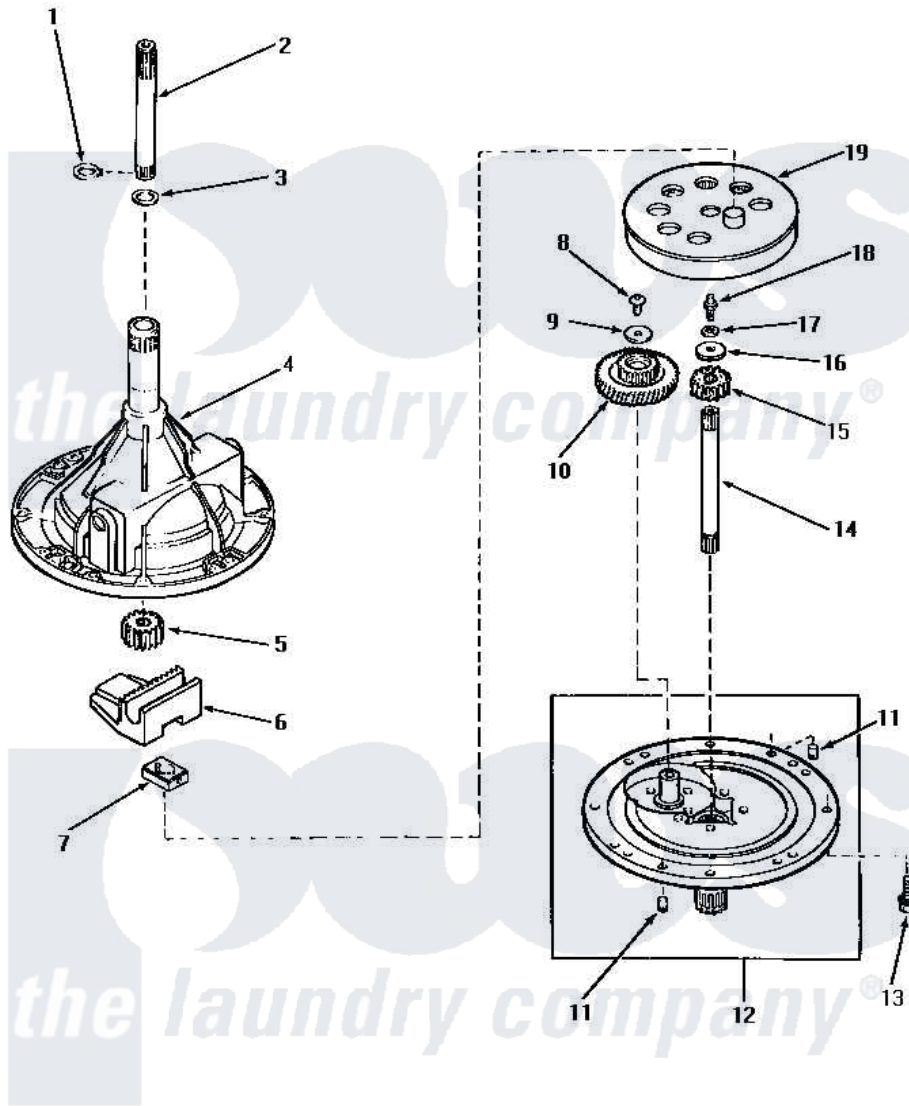

# Amana AA4110 02 - 33227 TRANSMISSION ASSY COMPONENTS

## COMPONENTS FOR 33227 TRANSMISSION ASSEMBLY

Amana [Residential Amana AA4110 Washer Parts](#) Parts Diagram 02 - 33227 TRANSMISSION ASSY COMPONENTS  
 Click on the part number to view part

Item	Original Part Number	Replaced By	Status	Part Description
1	<a href="#">27197</a>			Ring, Retaining
2	29134	<a href="#">Y36570</a>		Shaft, Output
3	20212	<a href="#">35092</a>		Washer, 3628id X 1.00 X .056
4	33223		Not Available	ASSY, TRANSMISSION CASE
5	<a href="#">27003</a>			Pinion, Agitator
6	<a href="#">Y31526</a>			Rack
7	<a href="#">26493</a>			Slide
8	<a href="#">29273</a>			Screw, 1/4-20 X 3/8
9	29260		Not Available	WASHER
10	<a href="#">29161</a>			Gear, Reduction
11	<a href="#">27172</a>			Pin, Dowel
12	33214		Not Available	TRANSMISSION COVER ASSEMBLY
13	32814		Not Available	SCREW, 1/4-20X7/8 SERRA
14	27081	<a href="#">27081P</a>		Shaft Input Package
15	<a href="#">Y29160</a>			Pinion, Drive
16	26509	<a href="#">40041501</a>		Washer

17	<a href="#">21456</a>		Lockwasher, 1/4 Intshkp
18	27030	Not Available	SCREW, 1/4-20 SPECIAL
19	<a href="#">26577</a>		Assembly, Gear And Stud
NI	<a href="#">27243P</a>		Oil, CW Transmission F-
"	28434P	Not Available	LOCTITE