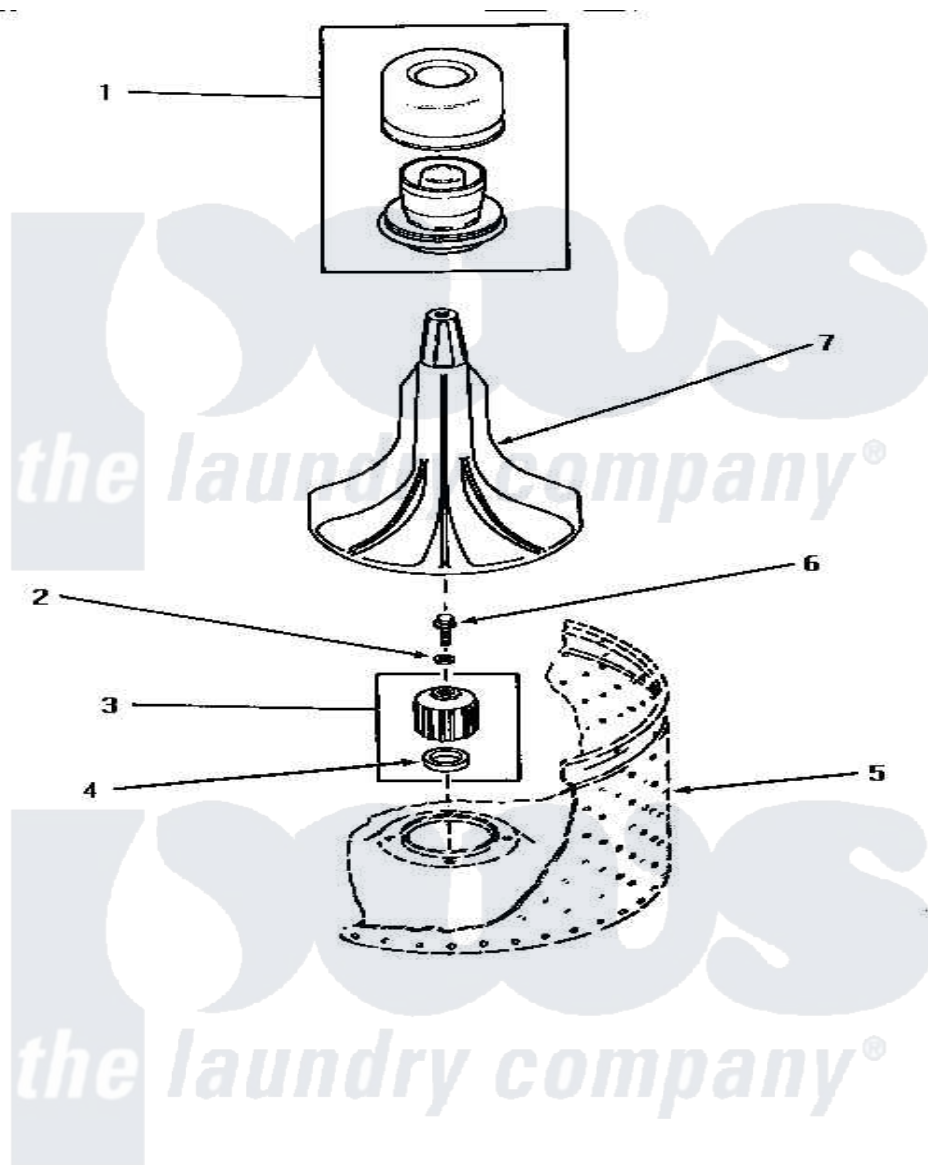

# Amana AA4110 03 - AGITATOR, DRIVE BELL & SEAL KIT

## AGITATOR, DRIVE BELL AND SEAL KIT

Amana [Residential Amana AA4110 Washer Parts](#) Parts Diagram 03 - AGITATOR, DRIVE BELL & SEAL KIT  
 Click on the part number to view part

Item	Original Part Number	Replaced By	Status	Part Description
1	30857	<a href="#">33510</a>		Assembly, Dispenser-Fabric
2	30853		Not Available	SEAL
3	30071P	<a href="#">R9900189</a>		Kit, Drive Bell And Seal
4	Y00000000		Not Available	SEE NOTE SEAL SEAT
5	Y00000000		Not Available	SEE NOTE WASHTUB
6	<a href="#">30852</a>			Screw, No.8-1/4 X 20 X 3/
7	30855	<a href="#">40000501W</a>		Agitator, Flex Vane
NI	442P3	<a href="#">R9900189</a>		Kit, Drive Bell And Seal