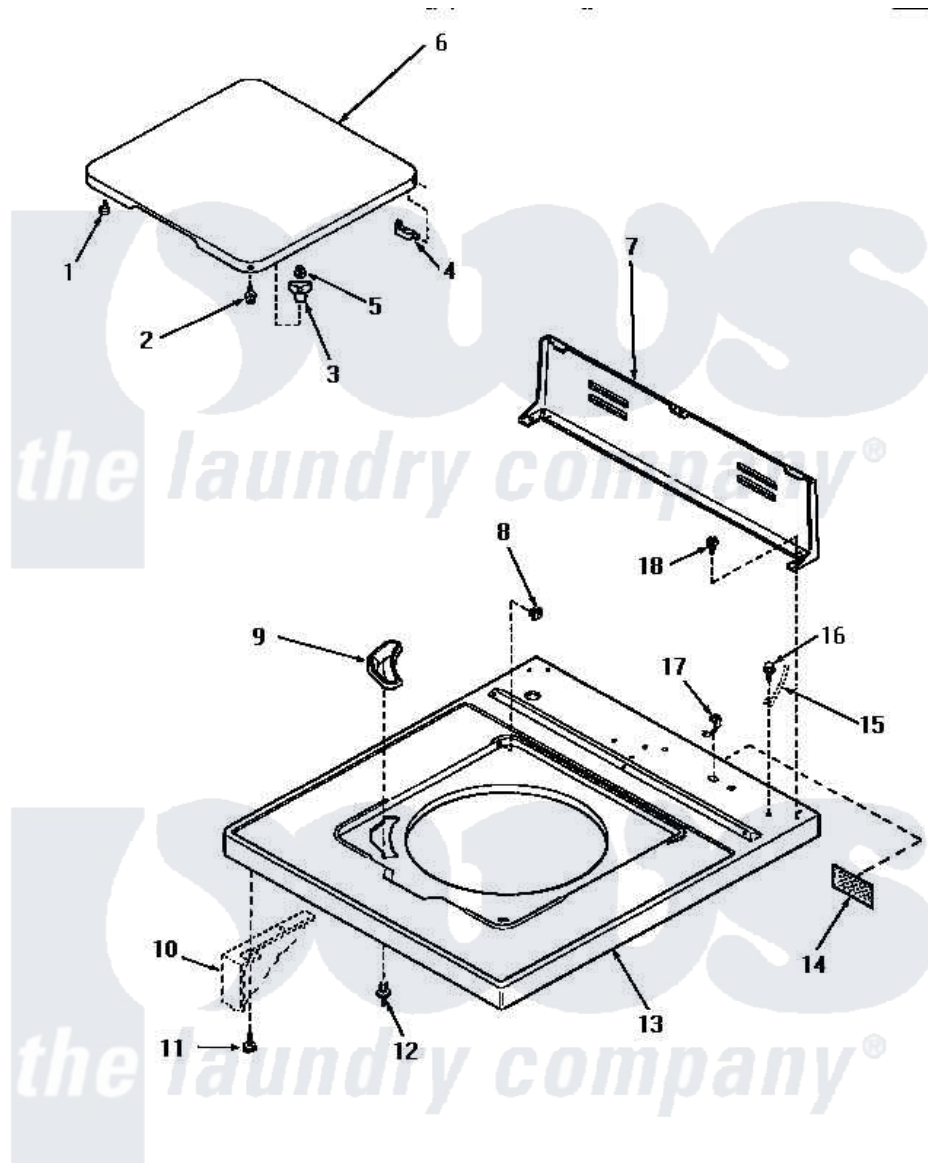

Amana AA4110 05 - CAB TOP/LOADING DR & CTRL HOOD REAR PAN

CABINET TOP, LOADING DOOR AND CONTROL HOOD REAR PANEL

Amana Residential Amana AA4110 Washer Parts Parts Diagram 05 - CAB TOP/LOADING DR & CTRL HOOD REAR PAN

[Click on the part number to view part](#)

Item	Original Part Number	Replaced By	Status	Part Description
1	32507	40038001		Bumper
2	27203		Not Available	ASSY,SCREW & WASHER
3	27149			Catch, Lid Switch
4	27626		Not Available	HINGE,HIDDEN
5	21752			Nut, 8-32 Hex Brilock
6	31315W		Not Available	LOADING DOOR, WHITE
"	31315L		Not Available	LOADING DOOR, ALMOND
"	31315H		Not Available	LOADING DOOR, HARVEST GOLD
7	31230		Not Available	CONTROL HOOD REAR PANEL
8	27625			Bushing
9	32786		Not Available	BLEACH DISPENSER
10	Y00000000		Not Available	SEE NOTE CABINET
11	Y31644	27001200		Screw
12	56534			Barrel, Support

13	32808L	32808LP	Assembly Top And Carton
"	32808H		Not Available
"	32808W	32808WP	CABINET TOP, HARVEST GOLD
14	24903		Not Available
15	Y00000000		Not Available
16	52909		Assembly Top And Carton
17	21903	211881	STICKER,DISCONNECT POW
18	23962	W10116760	SEE NOTE GROUND WIRE, GREEN
			Screw, 10B-16 X 1/2 HeX
			Grommet, Cord Part Not Used-Gas Models Only
			Screw