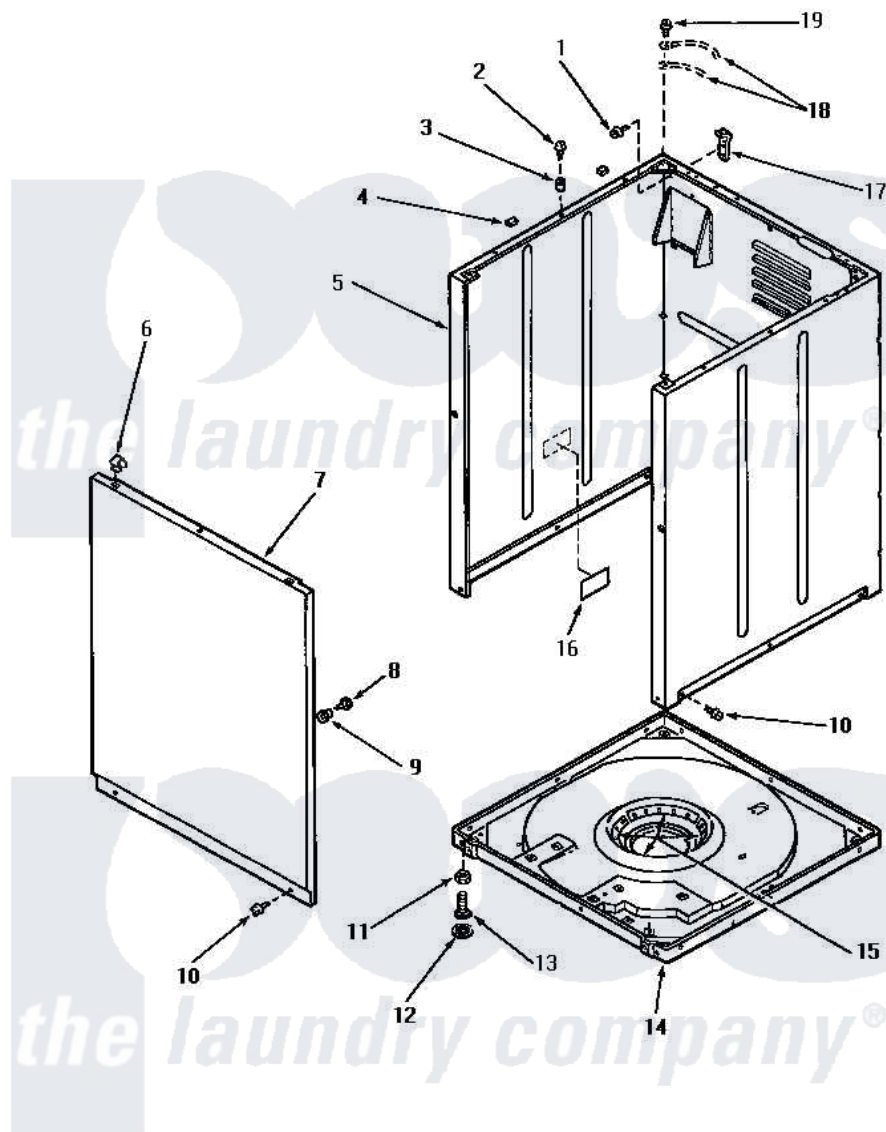

Amana AA4110 06 - FRONT PANEL, CABINET & BASE

FRONT PANEL, CABINET AND BASE

Amana [Residential Amana AA4110 Washer Parts](#) Parts Diagram 06 - FRONT PANEL, CABINET & BASE
 Click on the part number to view part

Item	Original Part Number	Replaced By	Status	Part Description
1	51780	3390631		Screw, 10-16 X 3/8
2	56086	Y014874		Screw, Idler Arm And Sleeve
3	56079	505187		Locator, Panel
4	Y56128			Pad, Bumper
5	31669HP		Not Available	REPL BY 34475HP
"	31669WP	38612WP		Kit-Service
"	31669LP	38612LP		Kit Service Cabinet
6	28835	22001650		Fastener, Spring
7	32708H		Not Available	PANEL,FRONT
"	32708L	32708LP		Panel, Front
"	32708W	32708WP		Panel Front
8	32671	Y014874		Screw, Idler Arm And Sleeve
9	28102			Locator, Panel
10	27196	27001200		Screw
11	28199		Not Available	LOCKNUT
12	21749	40016001		Foot, Rubber

13	20409	22003428	Leg, Adjustable
14	31653P		Assembly, Base-Complete-G90
15	434P3	Not Available	KIT, SNUBBER PAD
16	33285	Not Available	TAPE, 1 INCH SQUARE, DBL
17	Y27103		Hinge, Hold-Down Lug
18	Y00000000	Not Available	SEE NOTE GROUND WIRES -- (GREEN)
19	56392	Not Available	SCREW, 8-18 X 3/8 TAPPI
NI	26594P		Grease, Silicone - 2 Oz Tube