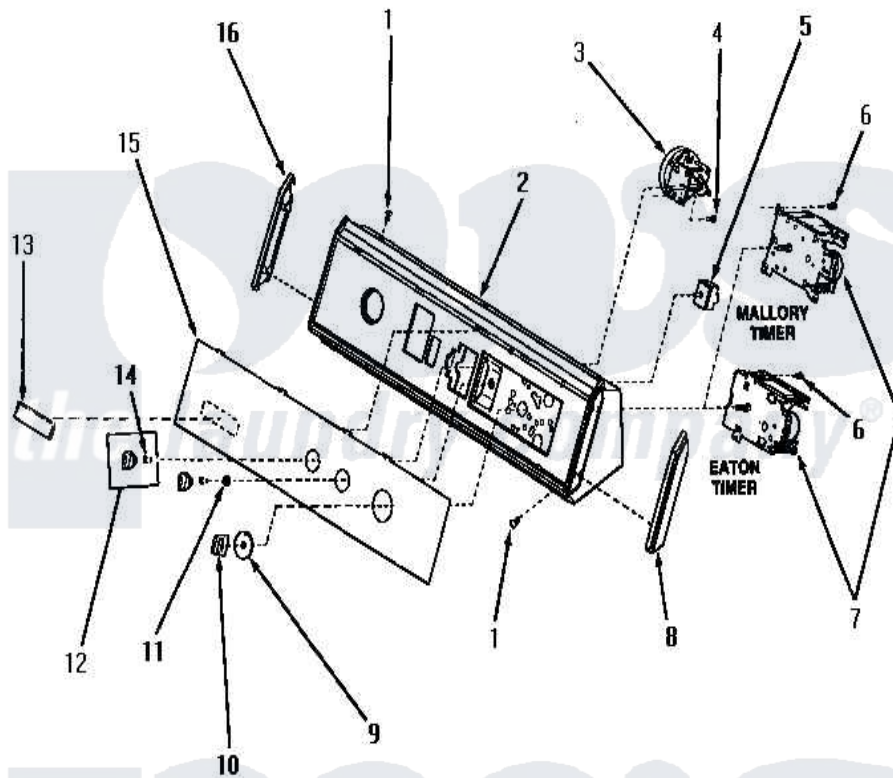

Amana AA4110 07 - GRAPHIC PANEL, CONTROL HOOD & CONTROLS

GRAPHIC PANEL, CONTROL HOOD AND CONTROLS

Amana [Residential Amana AA4110 Washer Parts](#) Parts Diagram 07 - GRAPHIC PANEL, CONTROL HOOD & CONTROLS

[Click on the part number to view part](#)

Item	Original Part Number	Replaced By	Status	Part Description
"	NOTE:		Not Available	SIPHON BREAK KIT MUST BE INSTALLED IN DRAIN HOSE IF THE DRAIN RECEPTACLE IS LOWER THAN THE CABINET TOP OF THE WASHER.
1	31752		Not Available	SCREW, No.8ABX3/4 POZIDRI
2	31735		Not Available	ASSY, CONTROL HOOD
3	31266			Switch, Pressure-Rotary
4	31260			Screw, No.8 X 3/8 Ind H
5	21300		Not Available	SWITCH,TEMPERATURE
6	23962	W10116760		Screw
7	31239	31239P		Timer 3 Cycle Package
8	32342			Insert, Control Hood-R.
9	31279			Assembly, Timer Skirt And Ring
10	31281			Assembly, Knob-Timer-Black

11	57584	Not Available	NUT
12	31286	Not Available	ASSY,KNOB-ROTARY-BLK/O
14	10519	Not Available	RETAINER
15	32398		Panel, Graphic
16	32343	Not Available	INSERT,CONTROL HOOD-L.