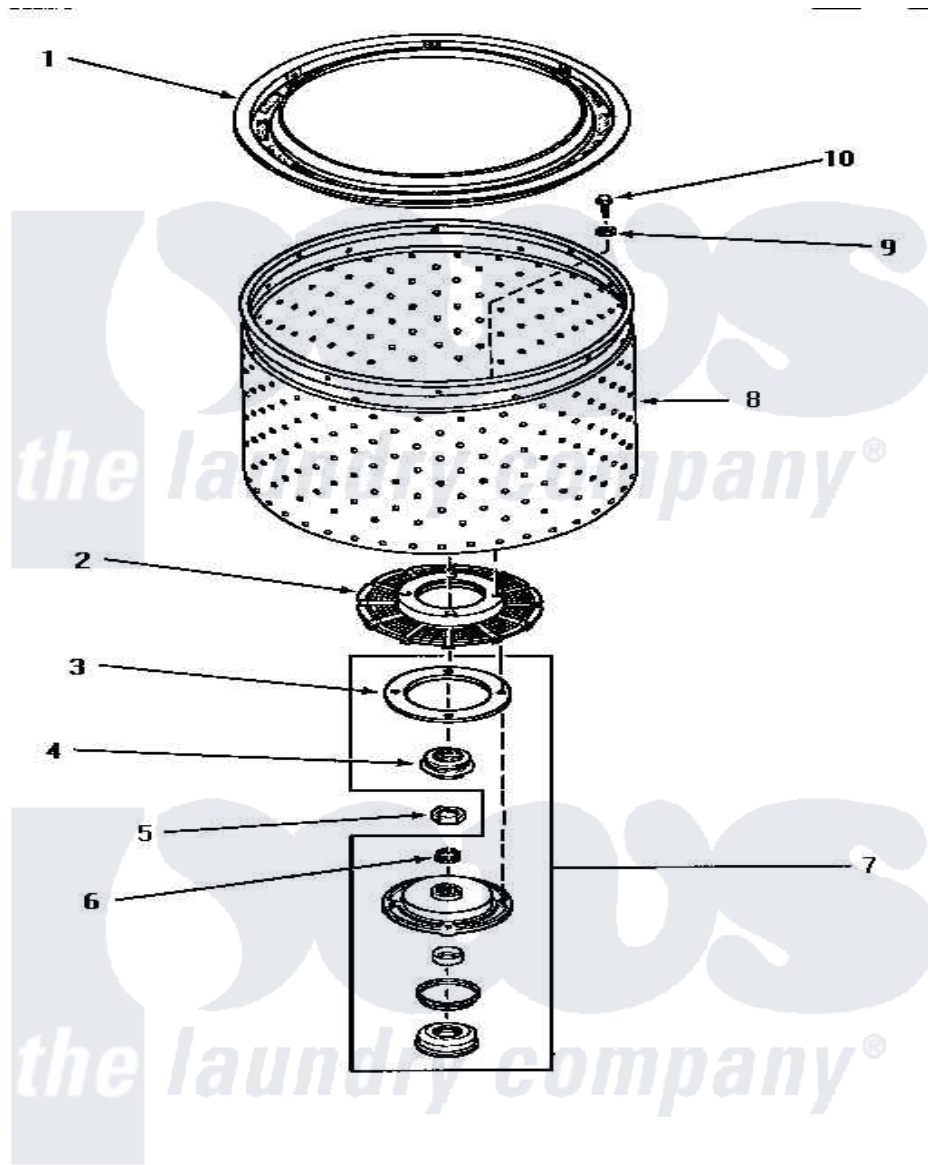

Amana AA4110 09 - LINT FILTER, WASHTUB & HUB

LINT FILTER, WASHTUB AND HUB

Amana Residential Amana AA4110 Washer Parts Parts Diagram 09 - LINT FILTER, WASHTUB & HUB
 Click on the part number to view part

Item	Original Part Number	Replaced By	Status	Part Description
1	30944	33521		Filter Lin/Clothes Guard
2	32998	39371		Filter Lin
3	27125	39122		Gasket, Washtub
4	Y00000000		Not Available	SEE NOTE SEAL HEAD -- (INCLUDED WITH 442P3 KIT)
5	Y29220	40016301		Nut, Lock
6	29728	40008301		Insert, Spline
7	495P3	R9900552		Hub And Seal
8	28138		Not Available	WASHTUB, STAINLESS STEEL
"	29074	39252P		Wash Tub
"	33295	39252P		Wash Tub
"	33245			Washtub, Stainless Steel
9	28094			Gasket
10	27202	W1011678Z		Screw