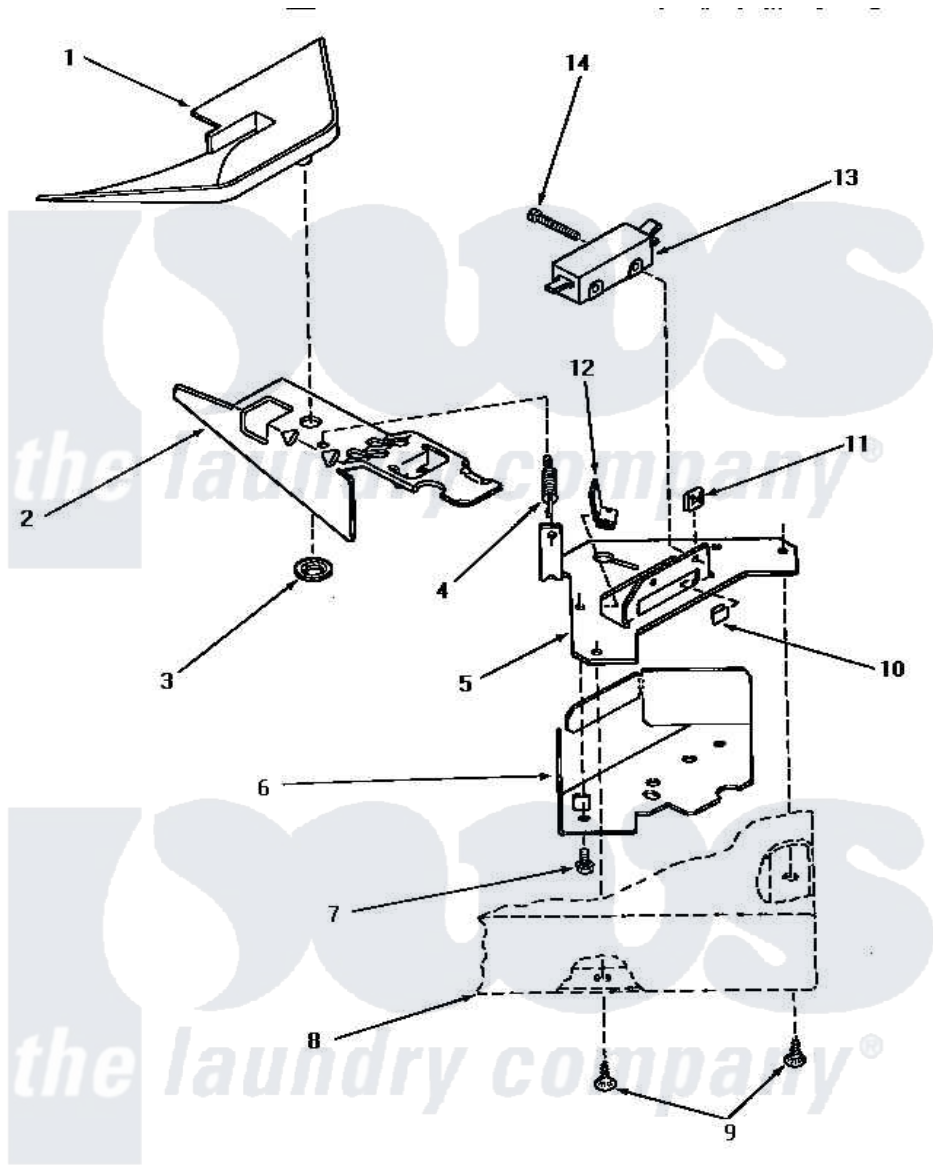

Amana AA4110 10 - LOADING DOOR SWITCH & BRACKET ASSY

LOADING DOOR SWITCH AND BRACKET ASSEMBLY

Amana [Residential Amana AA4110 Washer Parts](#) Parts Diagram 10 - LOADING DOOR SWITCH & BRACKET ASSY
 Click on the part number to view part

Item	Original Part Number	Replaced By	Status	Part Description
1	29042		Not Available	SHIELD,LID SWITCH
2	27602			Lever, Out-Of-Bal Switch
3	29043			Nut, Push
4	27603			Spring, Switch Lever
5	27250		Not Available	BRACKET,OUT-OF-BAL SWI
6	33086		Not Available	ENCLOSURE,LID SWITCH
7	23222	3177991		Screw
8	Y00000000		Not Available	SEE NOTE CABINET TOP
9	28193			Screw, 8-1/2 Tapping W/
10	27610			Clip, U
11	27248		Not Available	NUT,SPEED U-TYPE
12	Y27837			Clip, Speed-"U" Type
13	27249		Not Available	SWITCH
14	Q6516		Not Available	SCREW,6-32 X 1 ROUND H