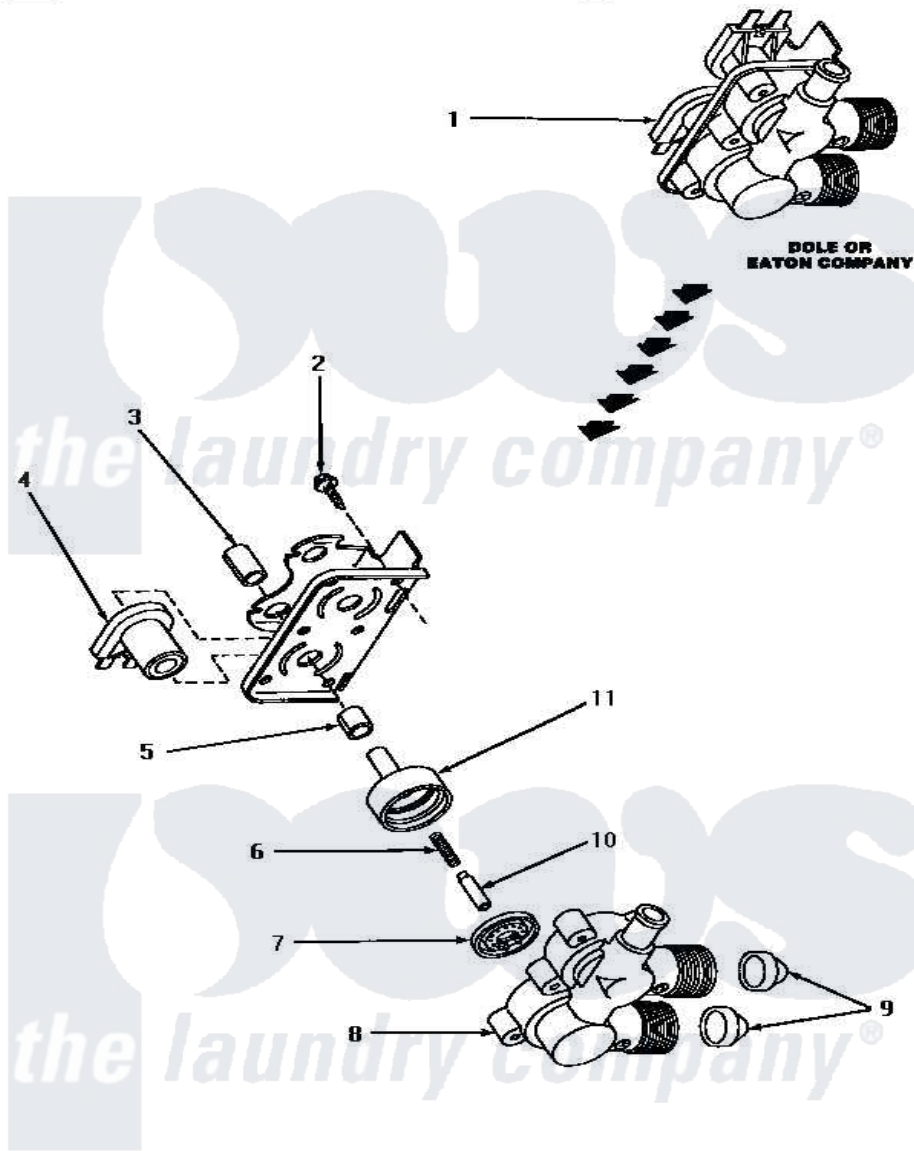

Amana AA4110 11 - MIXING VALVE ASSY

**MIXING VALVE ASSEMBLY
(Dole or Eaton Company)**

Amana [Residential Amana AA4110 Washer Parts](#) Parts Diagram 11 - MIXING VALVE ASSY
[Click on the part number to view part](#)

Item	Original Part Number	Replaced By	Status	Part Description
1	27156	33930		Valve, Mixing
2	25817C		Not Available	SCREW
3	24128		Not Available	SLEEVE, LONG
4	24126	33930		Valve, Mixing
5	24129		Not Available	SLEEVE, SHORT
6	24131		Not Available	SPRING
7	24134		Not Available	DIAPHRAGM
8	Y24159	33930		Valve, Mixing
9	24122	22002960		Strainer, Washer Inlet
10	24132		Not Available	ARMATURE
11	24130			Guide, Armature