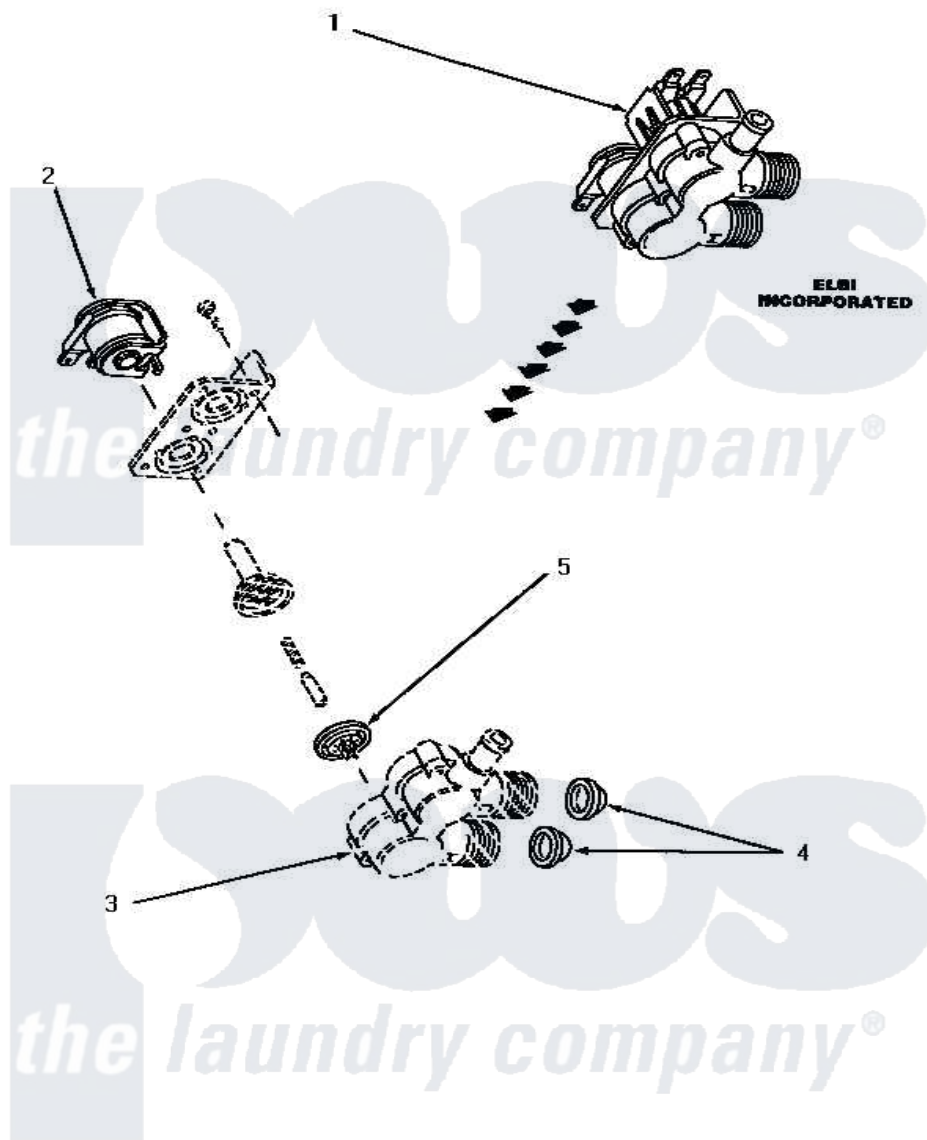

Amana AA4110 12 - MIXING VALVE ASSY

MIXING VALVE ASSEMBLY (Elbi Incorporated)

Amana [Residential Amana AA4110 Washer Parts](#) Parts Diagram 12 - MIXING VALVE ASSY
 Click on the part number to view part

Item	Original Part Number	Replaced By	Status	Part Description
1	27156	33930		Valve, Mixing
2	33084		Not Available	SOLENOID, MIXING VALVE
3	Y00000000		Not Available	SEE NOTE VALVE BODY -- (RED)
4	24122	22002960		Strainer, Washer Inlet
5	33079		Not Available	DIAPHRAM, MIXING VALVE-