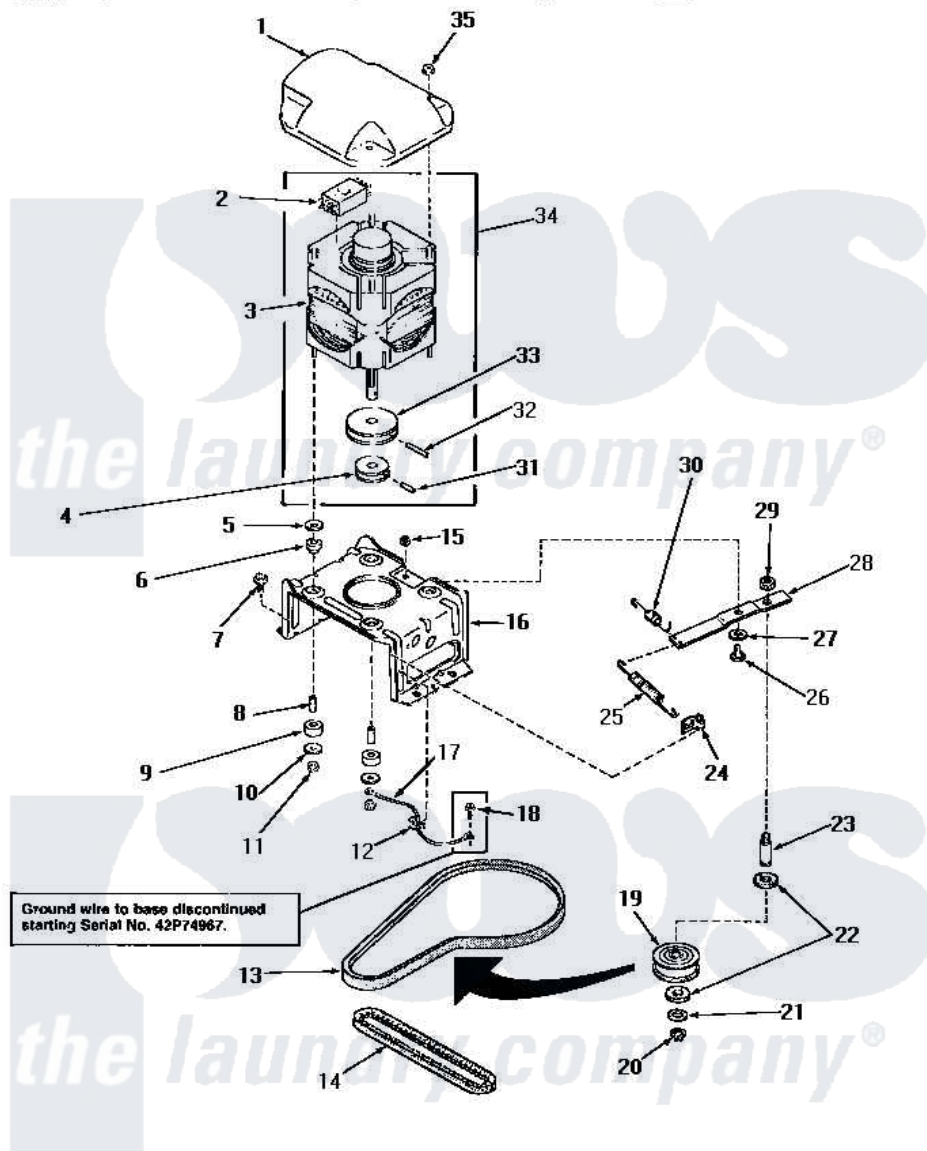

Amana AA4110 13 - MOTOR, MTG BRACKET, BELTS & IDLER ASSY

MOTOR, MOUNTING BRACKET, BELTS AND IDLER ASSEMBLY

Amana [Residential Amana AA4110 Washer Parts](#) Parts Diagram 13 - MOTOR, MTG BRACKET, BELTS & IDLER ASSY
 Click on the part number to view part

Item	Original Part Number	Replaced By	Status	Part Description
1	27136			Shield, Motor
2	30897A	30897AP		Switch- MO
"	24140		Not Available	SWITCH,MOTOR
3	30897	27179P		Motor-Drve
4	Y27104		Not Available	PULLEY,MOTOR
5	03888		Not Available	WASHER
6	01952A			Mounting, Rubber
7	Y31645	27001200		Screw
8	27181		Not Available	SPACER,MOTOR
9	01953		Not Available	WASHER,LOWER MOTOR MOU
10	03888		Not Available	WASHER
11	23604			Nut, Hex 10-32 Lock
12	Y00161	B5733302		Clip, Ground
13	28808			Belt, Agitate And Spin
14	27155			Belt, Pump
15	52566	27001225		Nut, Jam Mid Lock 1/4-20

16	28791		Bracket, Motor Mount
17	Y00000000	Not Available	SEE NOTE GROUND WIRE, GREEN
18	26592	Not Available	HEX HEAD SCREW
19	28800	Not Available	WHEEL, IDLER
20	23748		Ring, Retaining
21	52549		Washer, 501 ID X3/4 Odx
22	Y29443		Washer, Felt
23	28802		Shaft, Idler
24	28849		Clip, Spring
25	28807	37366	Spring, Idler
26	27229	40038901	Screw, 1/4-20
27	81392	40054701	Washer
28	31054	40041002	Lever, Idler
29	28803	2221070	Clamp, Nylon
30	30620	Not Available	SPRING, IDLER LEVER HEL
31	10416		Pin, Roll
32	23750		Pin, Roll
33	27171	Not Available	PULLEY, MOTOR
34	27658	27179P	Motor-Drive
35	27201		Locknut
NI	20605	Not Available	LUBE, HI TEMPERATURE-56
"	258P3	Not Available	KIT, CAPACITOR