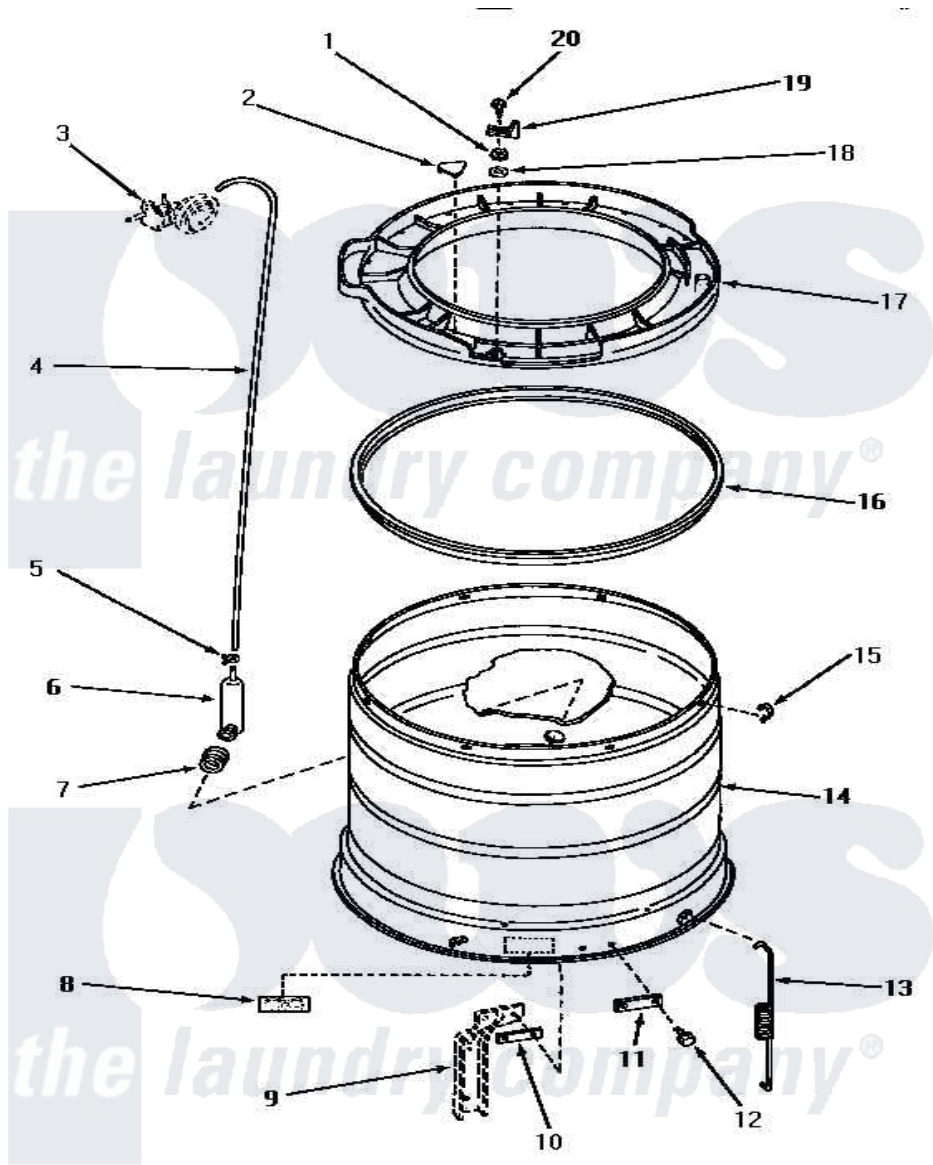

Amana AA4110 14 - OUTER TUB, COVER & PRESSURE HOSE

OUTER TUB, COVER AND PRESSURE HOSE

Amana [Residential Amana AA4110 Washer Parts](#) Parts Diagram 14 - OUTER TUB, COVER & PRESSURE HOSE
 Click on the part number to view part

Item	Original Part Number	Replaced By	Status	Part Description
1	03815			Lockwasher, No.10 Ext Shk
2	29901		Not Available	PLUG,SNAP-IN-OUTER TUB
3	Y00000000		Not Available	SEE NOTE PRESSURE SWITCH
4	29213	39125		Tubing 31
5	Y22294	596669		Clamp, Manifold
6	30243	40008501		Assembly, Pressure Bulb
7	29175	40037801		Grommet
8	Y27195		Not Available	STICKER
9	Y00000000		Not Available	SEE NOTE SUPPORT LEG
10	27927			Plate, Leg .032
11	27926			Plate, Leg .063
12	27205	40128701		Screw, 5/16-18 X .50
13	27239			Spring, Leg
14	30508		Not Available	TUB,OUTER
"	30509		Not Available	OUTER TUB
15	Y27017		Not Available	CLIP,SPRING

16	27184		Gasket, Tub Cover
17	31141	31153	Cover Outer Tub
18	23425	Not Available	WASHER,7/32IDX7/16ODX.
19	27247		Trigger, Out-Of-Bal Swi
20	27523	Not Available	SCREW