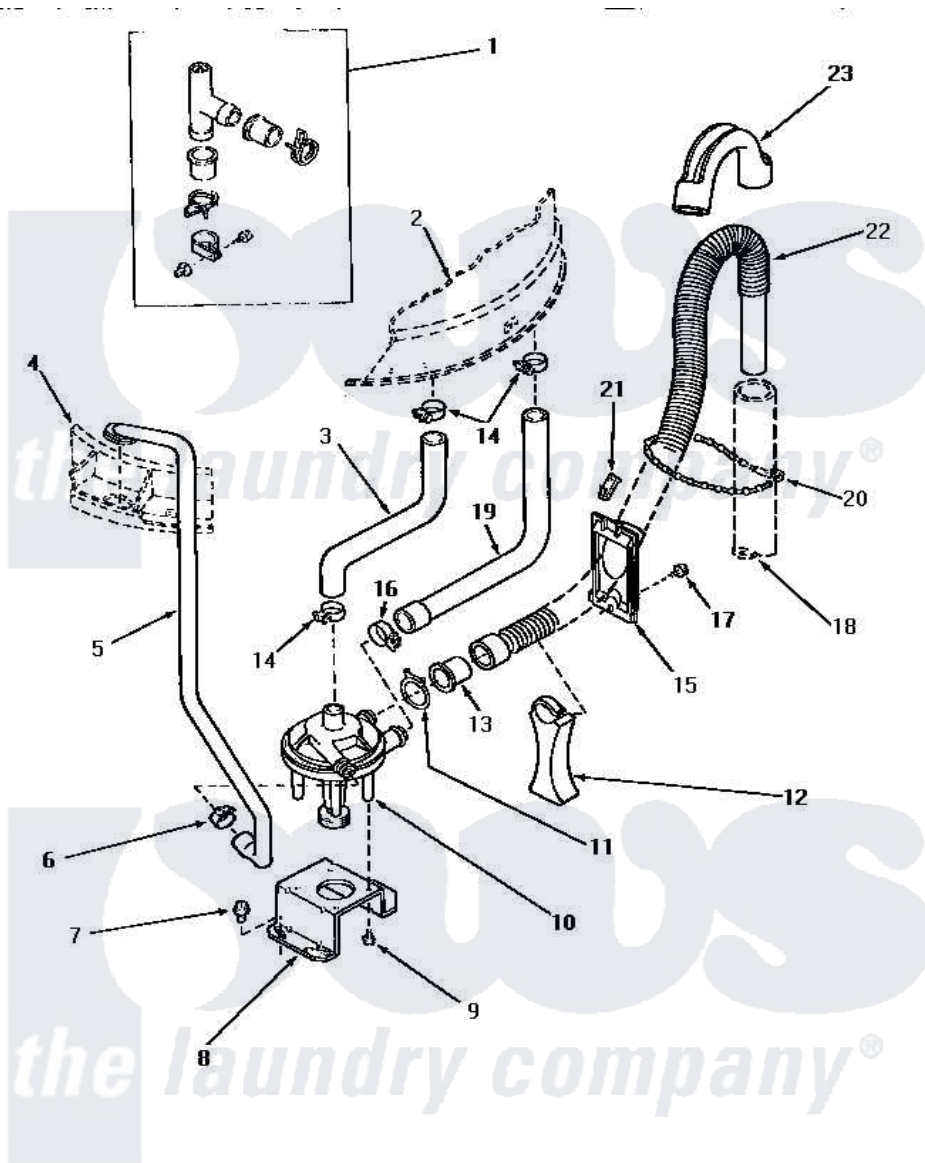

Amana AA4110 16 - PUMP ASSY/BRKT/HOSES & SIPHON BREAK KIT

PUMP ASSEMBLY, BRACKET, HOSES AND SIPHON BREAK KIT

Amana [Residential Amana AA4110 Washer Parts](#) Parts Diagram 16 - PUMP ASSY/BRKT/HOSES & SIPHON BREAK KIT

[Click on the part number to view part](#)

Item	Original Part Number	Replaced By	Status	Part Description
1	386P3	76660		Break-Sphn
2	Y00000000		Not Available	SEE NOTE OUTER TUB
3	27159		Not Available	HOSE,TUB TO PUMP
4	Y00000000		Not Available	SEE NOTE OUTER TUB COVER
5	27232		Not Available	HOSE
6	27644	285655		Clamp, Hose
7	Y31645	27001200		Screw
8	27105			Bracket, Pump Mounting
9	31098			Screw, 10-10 5/8 Unslot
10	31968			Assembly, Pump NA
"	31969			Assembly, Pump NA
11	29172		Not Available	CLAMP,HOSE
12	29284			Stand, Hose
13	29143		Not Available	HOSE,ADAPTER
14	32616		Not Available	(CLAMP HOSE)

15	29131		Not Available	RETAINER,DIRECTIONAL
16	27153	285655		Clamp, Hose
17	30676	27001200		Screw
18	Y00000000		Not Available	SEE NOTE STANDPIPE
19	27160		Not Available	HOSE,TUB TO PUMP-DRAIN
20	33489	8539404		Tie-Wire
21	29936		Not Available	HOSE RETAINER CLIP
22	29142	39952		Hose- Drai
23	29144	22003814		Retainer, Drain Hose
NI	406P3	451P3		Kit Drain Extension