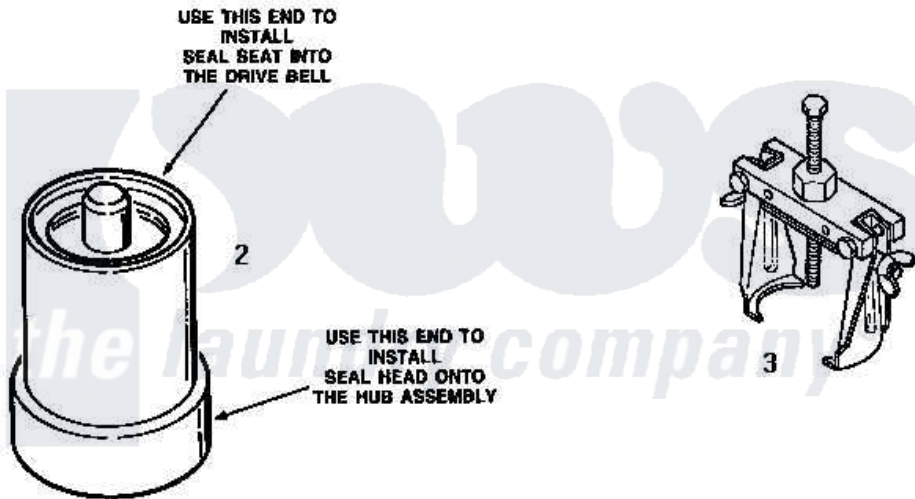

the laundry company[®]

Amana [Residential Amana AA4110 Washer Parts](#) Parts Diagram 18 - SPECIAL TOOLS
 Click on the part number to view part

Item	Original Part Number	Replaced By	Status	Part Description
1	254P4P			Agitator Hooks
2	255P4		Not Available	TOOL,SEAL INSTALLING
3	253P4	294P4		Bell Tool