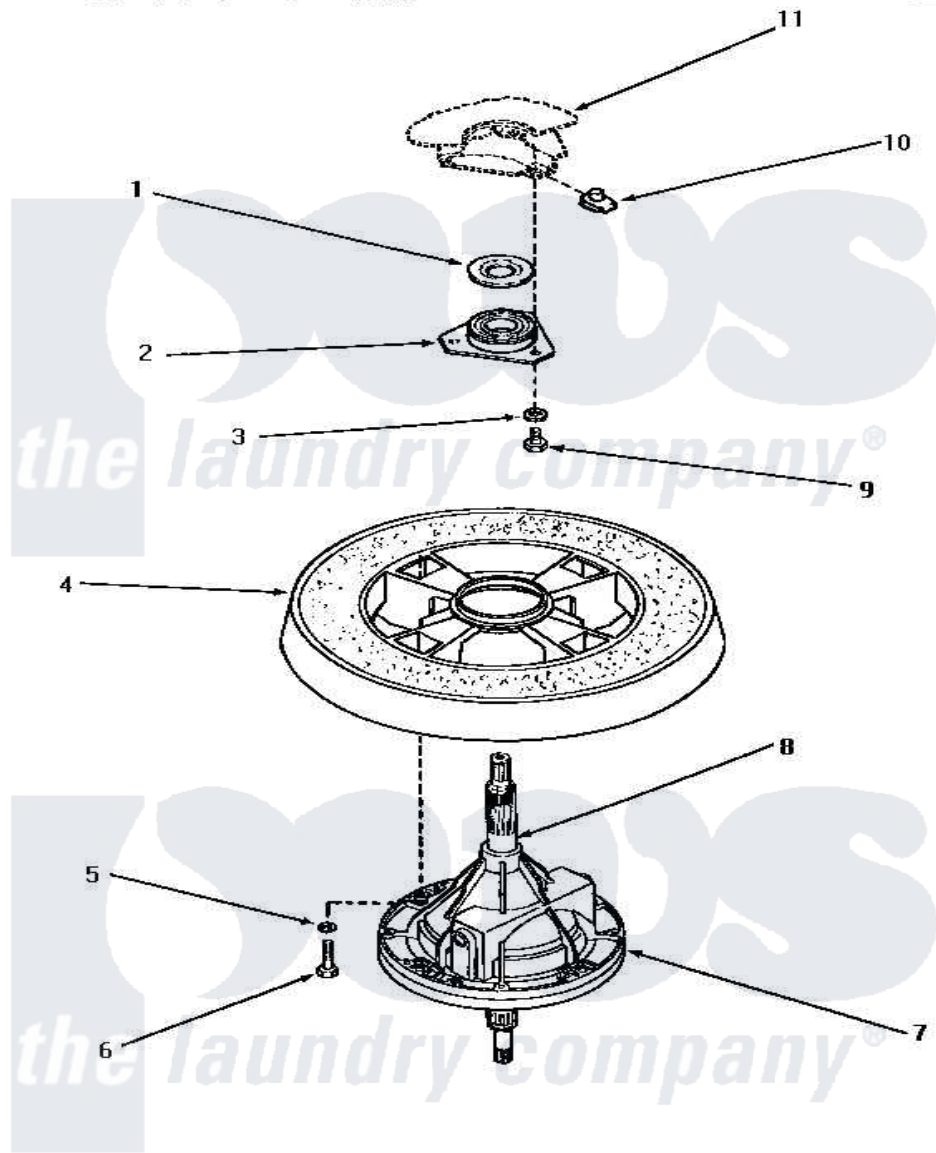

Amana AA4110 19 - TRANSMISSION ASSY & BALANCE RING

TRANSMISSION ASSEMBLY AND BALANCE RING

Amana Residential Amana AA4110 Washer Parts Parts Diagram 19 - TRANSMISSION ASSY & BALANCE RING
 Click on the part number to view part

Item	Original Part Number	Replaced By	Status	Part Description
1	27187			Flinger
2	27182	40004201P		Main Bearing Assembly
3	04366			Lockwasher, 5/16intshkp
4	Y29117		Not Available	ASSY, BALANCE RING-COMPL
5	02431			Lockwasher, 1/4 Ext Shk
6	27200		Not Available	CAP SCREW
7	33227	33227P		Assembly- Tran
8	27604P			Never-Seeze 1 Oz Tube
9	01355		Not Available	SCREW
10	27222			Nut, Retainer 5/16-18
11	Y00000000		Not Available	SEE NOTE OUTER TUB