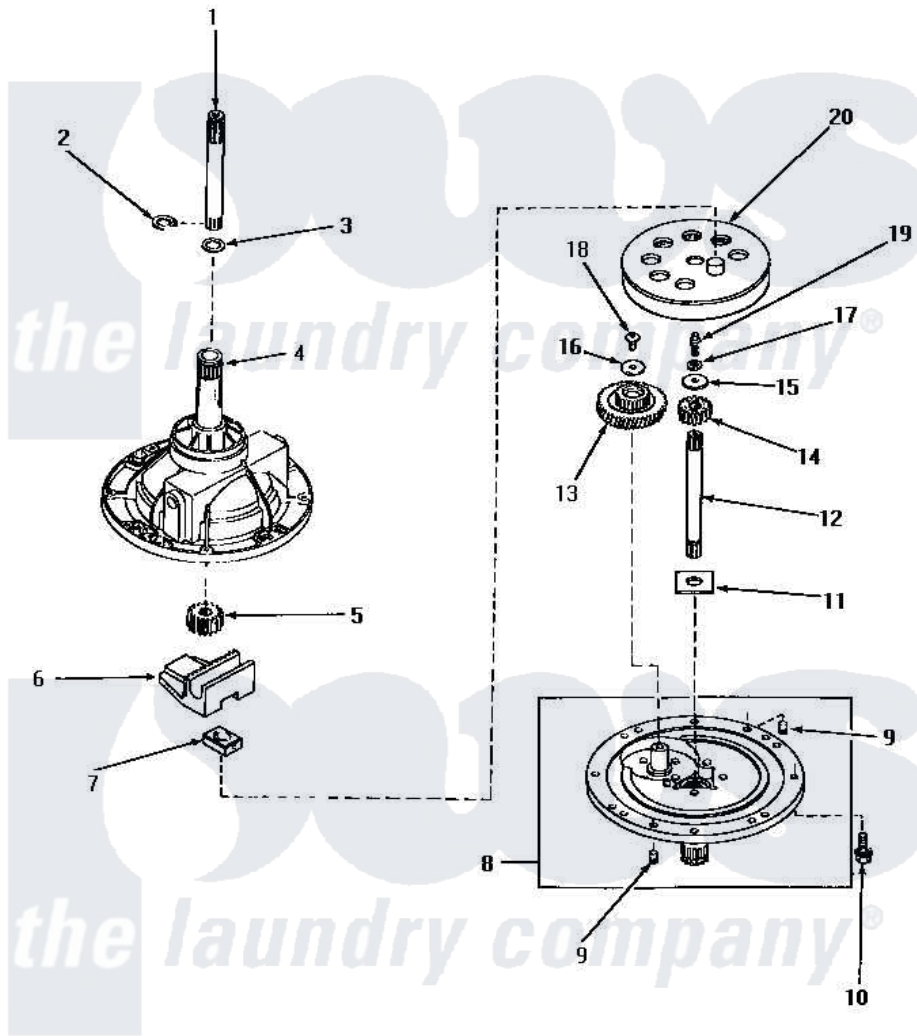

Amana AA4111 01 - 30978 TRANSMISSION ASSY COMPONENTS

COMPONENTS FOR 30978 TRANSMISSION ASSEMBLY

Amana [Residential Amana AA4111 Washer Parts](#) Parts Diagram 01 - 30978 TRANSMISSION ASSY COMPONENTS

[Click on the part number to view part](#)

Item	Original Part Number	Replaced By	Status	Part Description
1	29134	Y36570		Shaft, Output
2	27197			Ring, Retaining
3	20212	35092		Washer, 3628id X 1.00 X .056
4	30037		Not Available	ASSY, TRANSMISSION CASExREPLACE
5	27003			Pinion, Agitator
6	Y31526			Rack
7	26493			Slide
8	30945		Not Available	ASSY, TRANSMISSION COVExREPLACE
9	27172			Pin, Dowel
10	31709		Not Available	SCREW, 1/4-20X1 HX SER/
11	27016			Washer
12	27081	27081P		Shaft Input Package
13	29161			Gear, Reduction
14	Y29160			Pinion, Drive
15	26509	40041501		Washer

16	29260	Not Available	WASHER
17	21456		Lockwasher, 1/4 Intshkp
18	29273		Screw, 1/4-20 X 3/8
19	27030	Not Available	SCREW, 1/4-20 SPECIAL
20	26577		Assembly, Gear And Stud
NI	28434P	Not Available	LOCTITE
"	27243P		Oil, CW Transmission F-