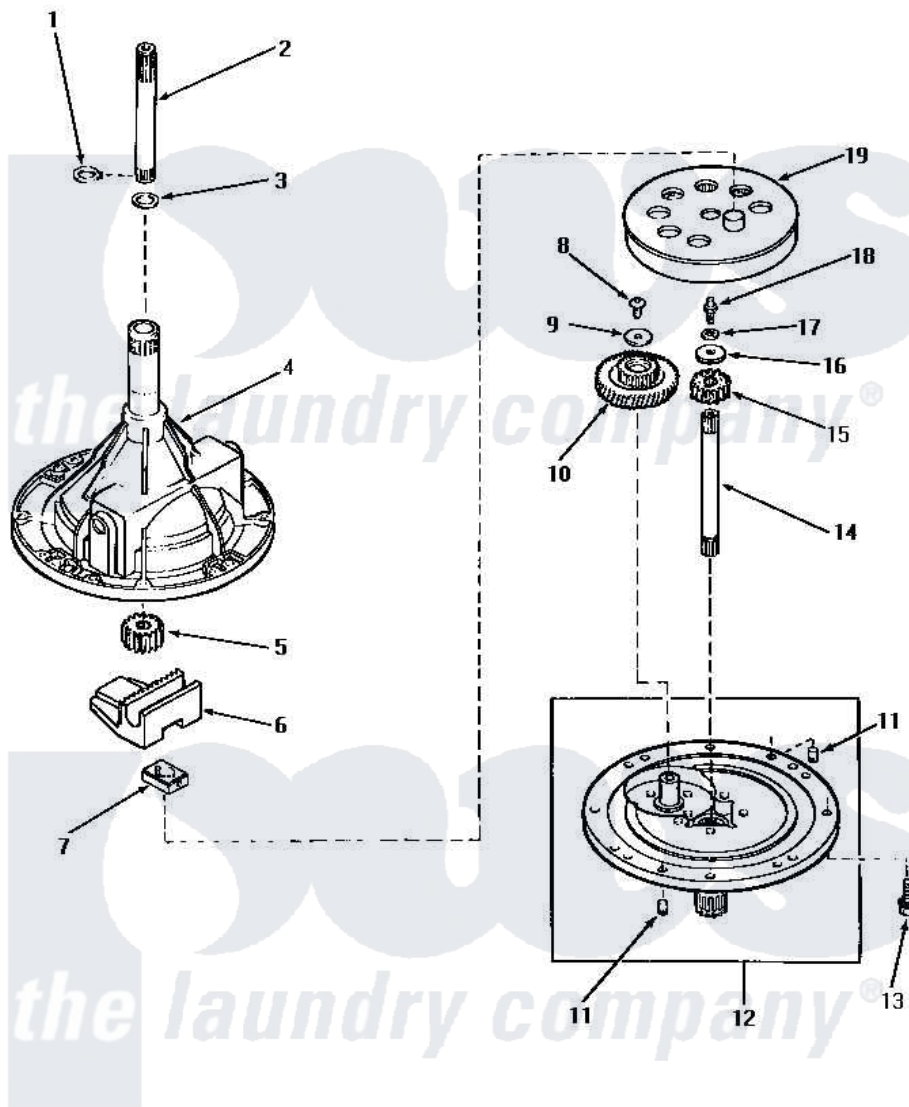

# Amana AA4111 02 - 33227 TRANSMISSION ASSY COMPONENTS

## COMPONENTS FOR 33227 TRANSMISSION ASSEMBLY

Amana [Residential Amana AA4111 Washer Parts](#) Parts Diagram 02 - 33227 TRANSMISSION ASSY COMPONENTS

[Click on the part number to view part](#)

Item	Original Part Number	Replaced By	Status	Part Description
1	<a href="#">27197</a>			Ring, Retaining
2	29134	<a href="#">Y36570</a>		Shaft, Output
3	20212	<a href="#">35092</a>		Washer, 3628id X 1.00 X .056
4	33223		Not Available	ASSY, TRANSMISSION CASE
5	<a href="#">27003</a>			Pinion, Agitator
6	<a href="#">Y31526</a>			Rack
7	<a href="#">26493</a>			Slide
8	<a href="#">29273</a>			Screw, 1/4-20 X 3/8
9	29260		Not Available	WASHER
10	<a href="#">29161</a>			Gear, Reduction
11	<a href="#">27172</a>			Pin, Dowel
12	33214		Not Available	TRANSMISSION COVER ASSEMBLY
13	32814		Not Available	SCREW, 1/4-20X7/8 SERRA
14	27081	<a href="#">27081P</a>		Shaft Input Package
15	<a href="#">Y29160</a>			Pinion, Drive
16	26509	<a href="#">40041501</a>		Washer

17	<a href="#">21456</a>		Lockwasher, 1/4 Intshkp
18	27030	Not Available	SCREW, 1/4-20 SPECIAL
19	<a href="#">26577</a>		Assembly, Gear And Stud
NI	<a href="#">27243P</a>		Oil, CW Transmission F-
"	28434P	Not Available	LOCTITE